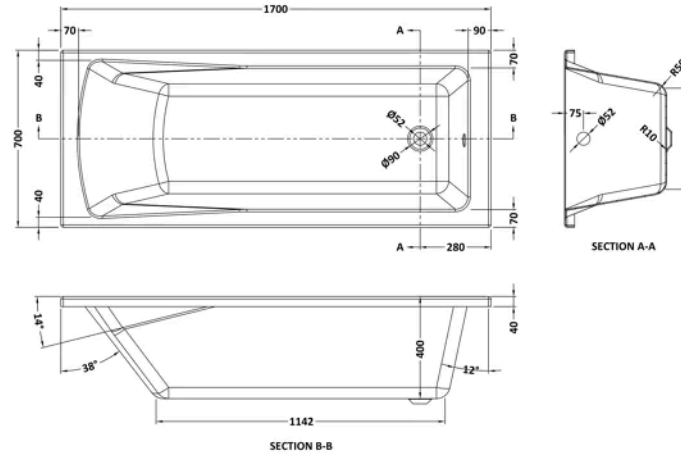

Sales Code: BMON008

Barcode: 5055369024162

Brand: nuie

Description: nuie Eternalite 1700mm Square Single Ended Bath With Legs

Product Dimensions

Product	400 x 700 x 1700mm (H x W x L)
Packaged	1700 x 420 x 700mm (H x W x D)
Nett Weight	32.72 kg
Packaged Weight	32.72 kg

Packaging Details

Label Size (mm)	50 x 100
Label Colour	White
Label Qty	2.0000

Product Details

Volume	169 Litre
Country of Origin	Egypt
Product Material	Acrylic Eternalite
Colour/Finish	White
Style	Contemporary
Fixings Included	No
Bath Panel Included	No
Ce Certified	Yes
Declaration Of Performance	Yes
Displaced Capacity	99 Litre
Includes Grips	No
Leg Set Included	Yes
Legs Included	Yes
No. Of Tapholes	No Tapholes
Overflow Included	No
Tap Included	No
Waste Included	No