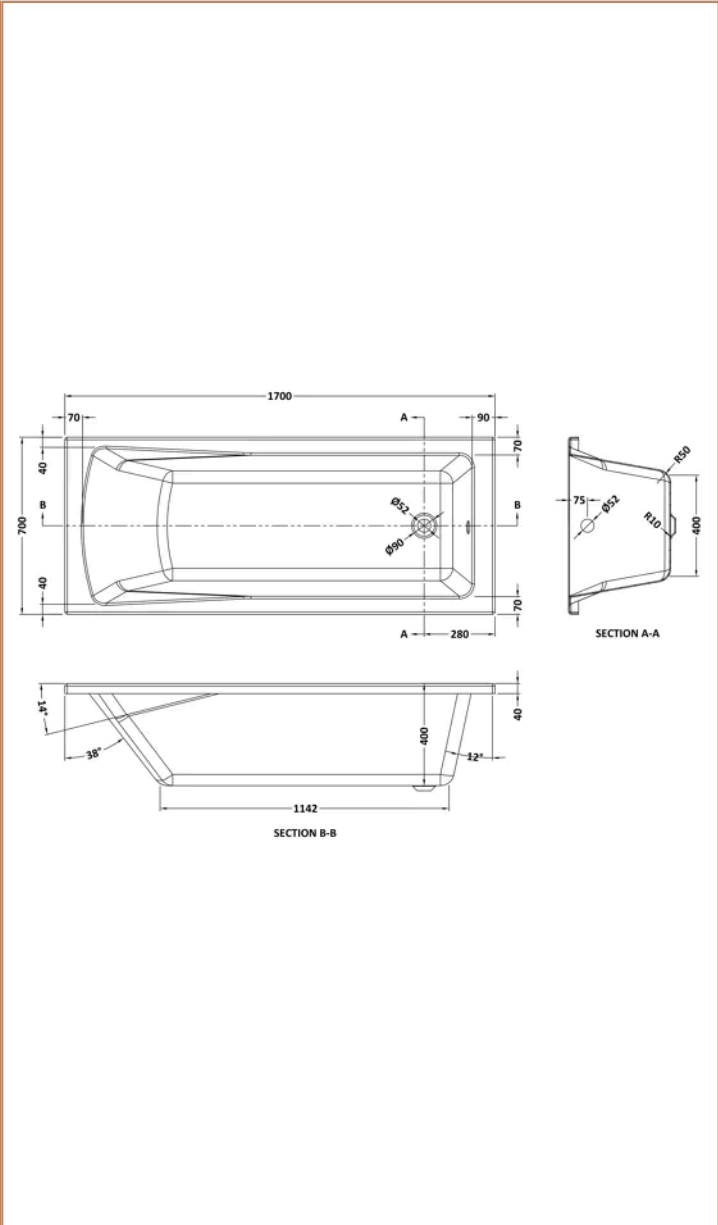

Sales Code:
BAZSE081

Barcode: 5056678408377

Brand: nuie

Description: nuie 1700 x 700mm European White Straight Single Ended Bath, Bath Screen And Front Panel

Product Dimensions

Product	400 x 700 x 1700mm (H x W x L)
Nett Weight	0.01 kg
Packaged Weight	0.01 kg

Product Details

Volume	169 Litre
Country of Origin	United Kingdom
Product Material	Acrylic Eternalite
Colour/Finish	European White
Style	Contemporary
Adjustment Max	998
Adjustment Min	983
Bath Panel Included	Yes
Displaced Capacity	99 Litre
Embossed	No
Frame Finish	Polished Chrome
Glass Thickness	6 mm
Includes Grips	No
Leg Set Included	Yes
Legs Included	Yes
No. Of Tapholes	No Tapholes
Overflow Included	Yes
Tap Included	No
Waste Included	No