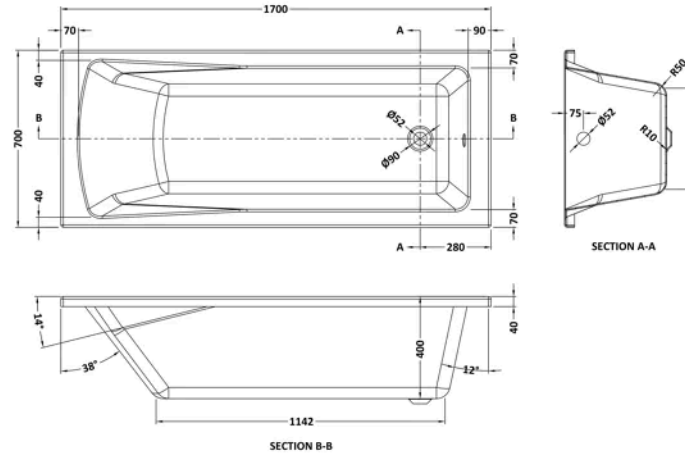

Sales Code: BMON008

Barcode: 5055369024162

Brand: nuie

Description: nuie Eternalite 1700mm Square Single Ended Bath With Legs

Product Dimensions

Product	400 x 700 x 1700mm (H x W x L)
Packaged	1700 x 420 x 700mm (H x W x D)
Nett Weight	32.72 kg
Packaged Weight	32.72 kg

Packaging Details

Label Size (mm)	50 x 100
Label Colour	White
Label Qty	2.0000

Product Details

Volume	169 Litre
Country of Origin	Egypt
Product Material	Acrylic Eternalite
Colour/Finish	White
Style	Contemporary
Fixings Included	No
Bath Panel Included	No
Ce Certified	Yes
Declaration Of Performance	Yes
Displaced Capacity	99 Litre
Includes Grips	No
Leg Set Included	Yes
Legs Included	Yes
No. Of Tapholes	No Tapholes
Overflow Included	No
Tap Included	No
Waste Included	No