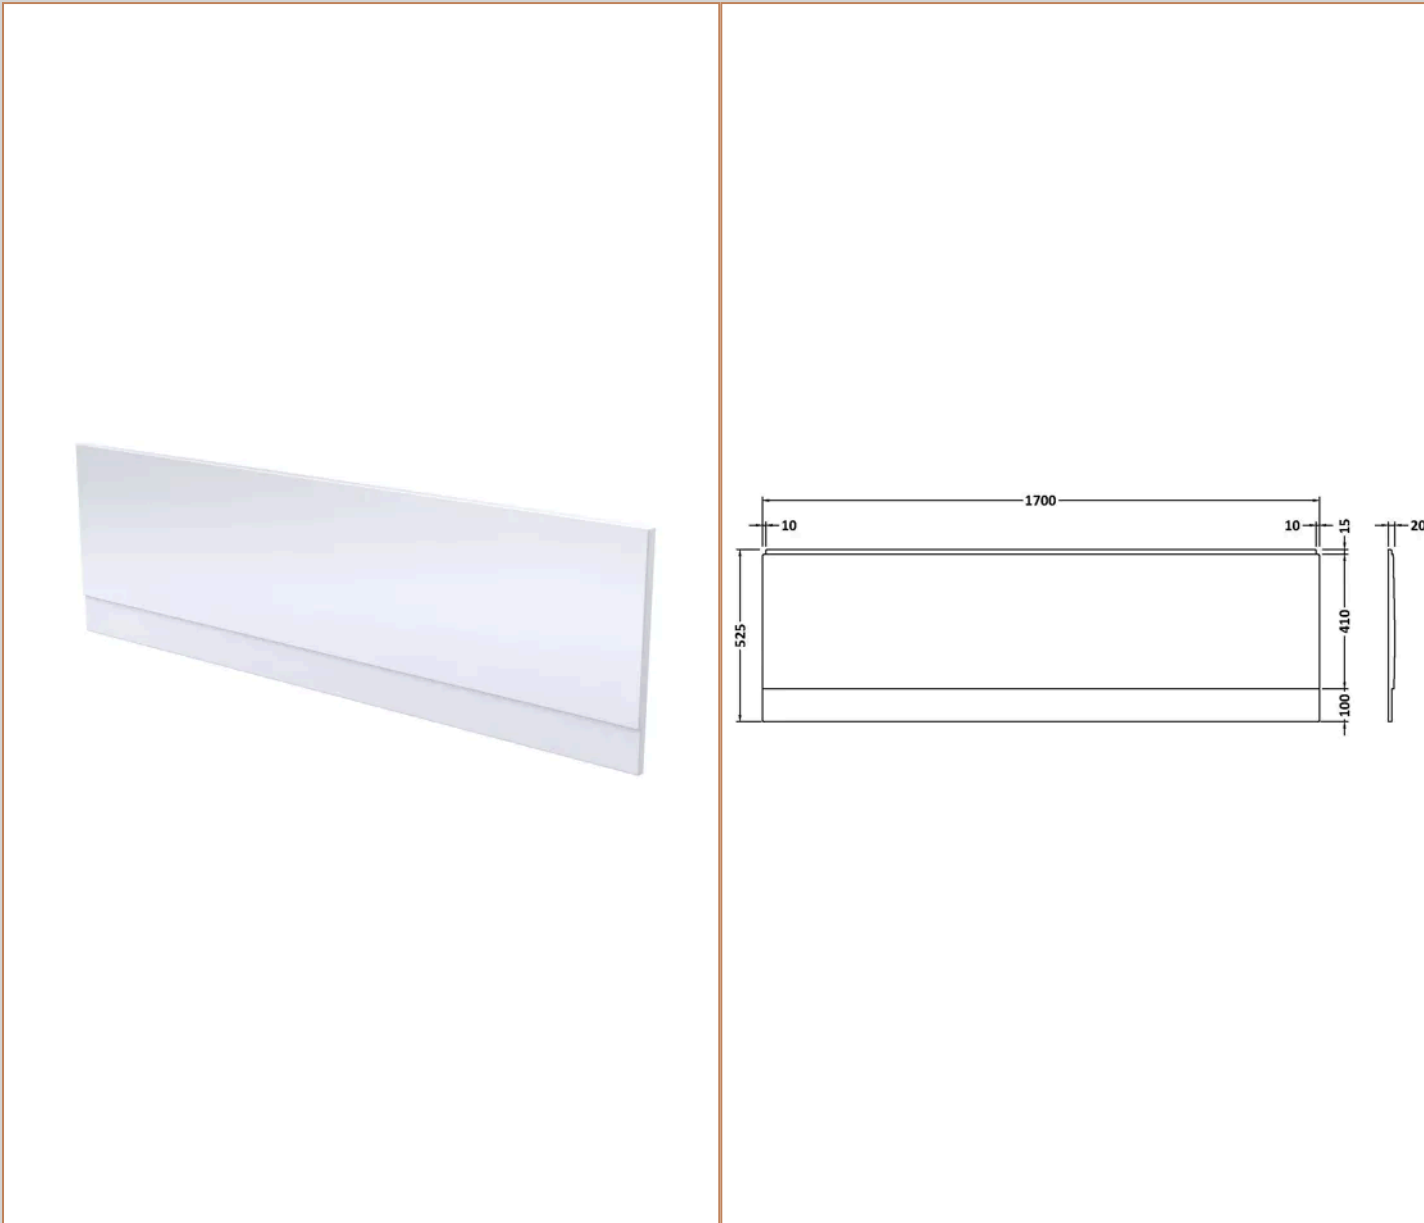

Sales Code: PAN140

Barcode: 5055369060832

Brand: nuie

Description: nuie 1700mm Acrylic Front Bath Panel

Product Dimensions

Product	510 x 1700 x 25mm (H x W x D)
Packaged	510 x 50 x 1710mm (H x W x D)
Nett Weight	2.1 kg
Packaged Weight	2.1 kg

Product Details

Country of Origin	United Kingdom
Product Material	Acrylic
Colour/Finish	European White
Style	Contemporary
Bath Panel Shape	Straight
Bath Panel Type	Front Panel