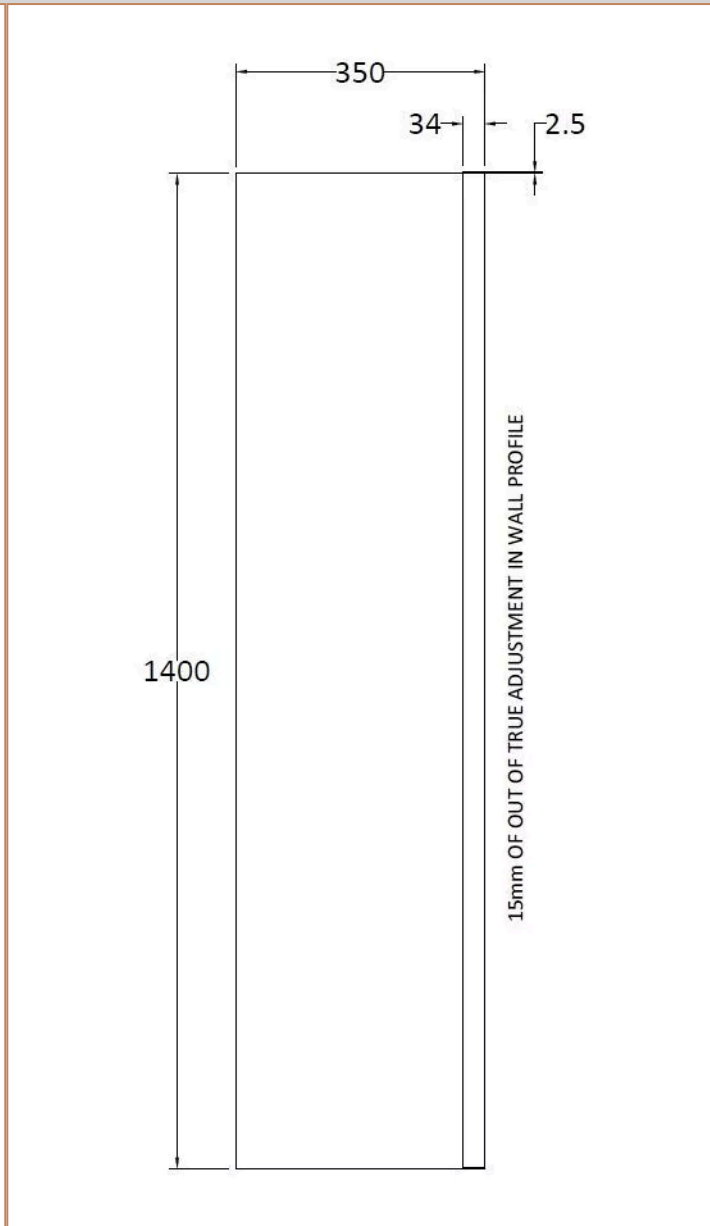

Sales Code: NSSF1

Barcode: 5055275897720

Brand: nuie

Description: nuie 350mm Chrome Bath Screen

Product Dimensions

Product	1400 x 350 x 26mm (H x W x D)
Packaged	1440 x 390 x 50mm (H x W x D)
Nett Weight	9 kg
Packaged Weight	9.6 kg

Product Details

Country of Origin	China
Product Material	Aluminium
Colour/Finish	Chrome
Style	Contemporary
Fixings Included	Yes
Easy Clean	No
Adjustment Max	390
Adjustment Min	15
Ce Certified	Yes
Declaration Of Performance	No
Easy Fit	No
Enclosure Design	Semi-Frameless
Frame Finish	Chrome
Glass Thickness	6 mm
Handles Included	No
Support Bar Included	No
Ukca Certified	Yes