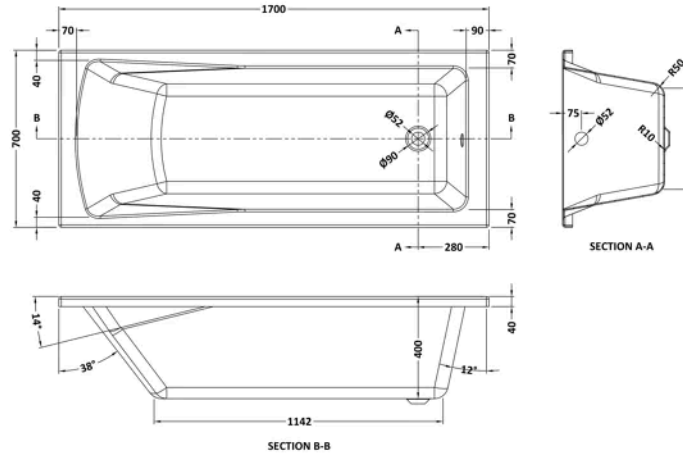

Sales Code: BAZSE083

Barcode: 5056678408391

Brand: nuie

Description: nuie 1700 x 700mm European White Straight Shower Bath, Bath Screen And Front Panel

Product Dimensions

Product	400 x 700 x 1700mm (H x W x L)
Nett Weight	0.01 kg
Packaged Weight	0.01 kg

Product Details

Volume	169 Litre
Country of Origin	United Kingdom
Product Material	Acrylic Eternalite
Colour/Finish	European White
Style	Contemporary
Bath Panel Included	Yes
Displaced Capacity	99 Litre
Embossed	No
Frame Finish	Polished Chrome
Glass Thickness	6 mm
Includes Grips	No
Leg Set Included	Yes
Legs Included	Yes
No. Of Tapholes	No Tapholes
Overflow Included	Yes
Tap Included	No
Waste Included	No

Sales Code: BMON008

Barcode: 5055369024162

Brand: nuie

Description: nuie Eternalite 1700mm Square Single Ended Bath With Legs

Product Dimensions

Product	400 x 700 x 1700mm (H x W x L)
Packaged	1700 x 420 x 700mm (H x W x D)
Nett Weight	32.72 kg
Packaged Weight	32.72 kg

Packaging Details

Label Size (mm)	50 x 100
Label Colour	White
Label Qty	2.0000

Product Details

Volume	169 Litre
Country of Origin	Egypt
Product Material	Acrylic Eternalite
Colour/Finish	White
Style	Contemporary
Fixings Included	No
Bath Panel Included	No
Ce Certified	Yes
Declaration Of Performance	Yes
Displaced Capacity	99 Litre
Includes Grips	No
Leg Set Included	Yes
Legs Included	Yes
No. Of Tapholes	No Tapholes
Overflow Included	No
Tap Included	No
Waste Included	No