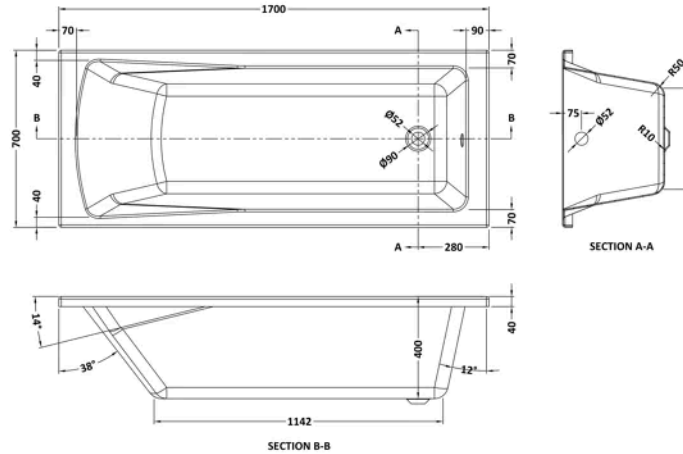

Sales Code:
BAZSE084

Barcode: 5056678408407

Brand: nuie

Description: nuie 1700 x 700mm European White Straight Single Ended Bath, European White Bath Screen And Side Panel

Product Dimensions

Product	400 x 700 x 1700mm (H x W x L)
Nett Weight	0.01 kg
Packaged Weight	0.01 kg

Product Details

Volume	169 Litre
Country of Origin	United Kingdom
Product Material	Acrylic Eternalite
Colour/Finish	European White
Style	Contemporary
Adjustment Max	830
Adjustment Min	815
Bath Panel Included	Yes
Displaced Capacity	99 Litre
Embossed	No
Frame Finish	Polished Chrome
Glass Thickness	8 mm
Includes Grips	No
Leg Set Included	Yes
Legs Included	Yes
No. Of Tapholes	No Tapholes
Overflow Included	Yes
Tap Included	No
Waste Included	No

Sales Code: BMON008

Barcode: 5055369024162

Brand: nuie

Description: nuie Eternalite 1700mm Square Single Ended Bath With Legs

Product Dimensions

Product	400 x 700 x 1700mm (H x W x L)
Packaged	1700 x 420 x 700mm (H x W x D)
Nett Weight	32.72 kg
Packaged Weight	32.72 kg

Packaging Details

Label Size (mm)	50 x 100
Label Colour	White
Label Qty	2.0000

Product Details

Volume	169 Litre
Country of Origin	Egypt
Product Material	Acrylic Eternalite
Colour/Finish	White
Style	Contemporary
Fixings Included	No
Bath Panel Included	No
Ce Certified	Yes
Declaration Of Performance	Yes
Displaced Capacity	99 Litre
Includes Grips	No
Leg Set Included	Yes
Legs Included	Yes
No. Of Tapholes	No Tapholes
Overflow Included	No
Tap Included	No
Waste Included	No