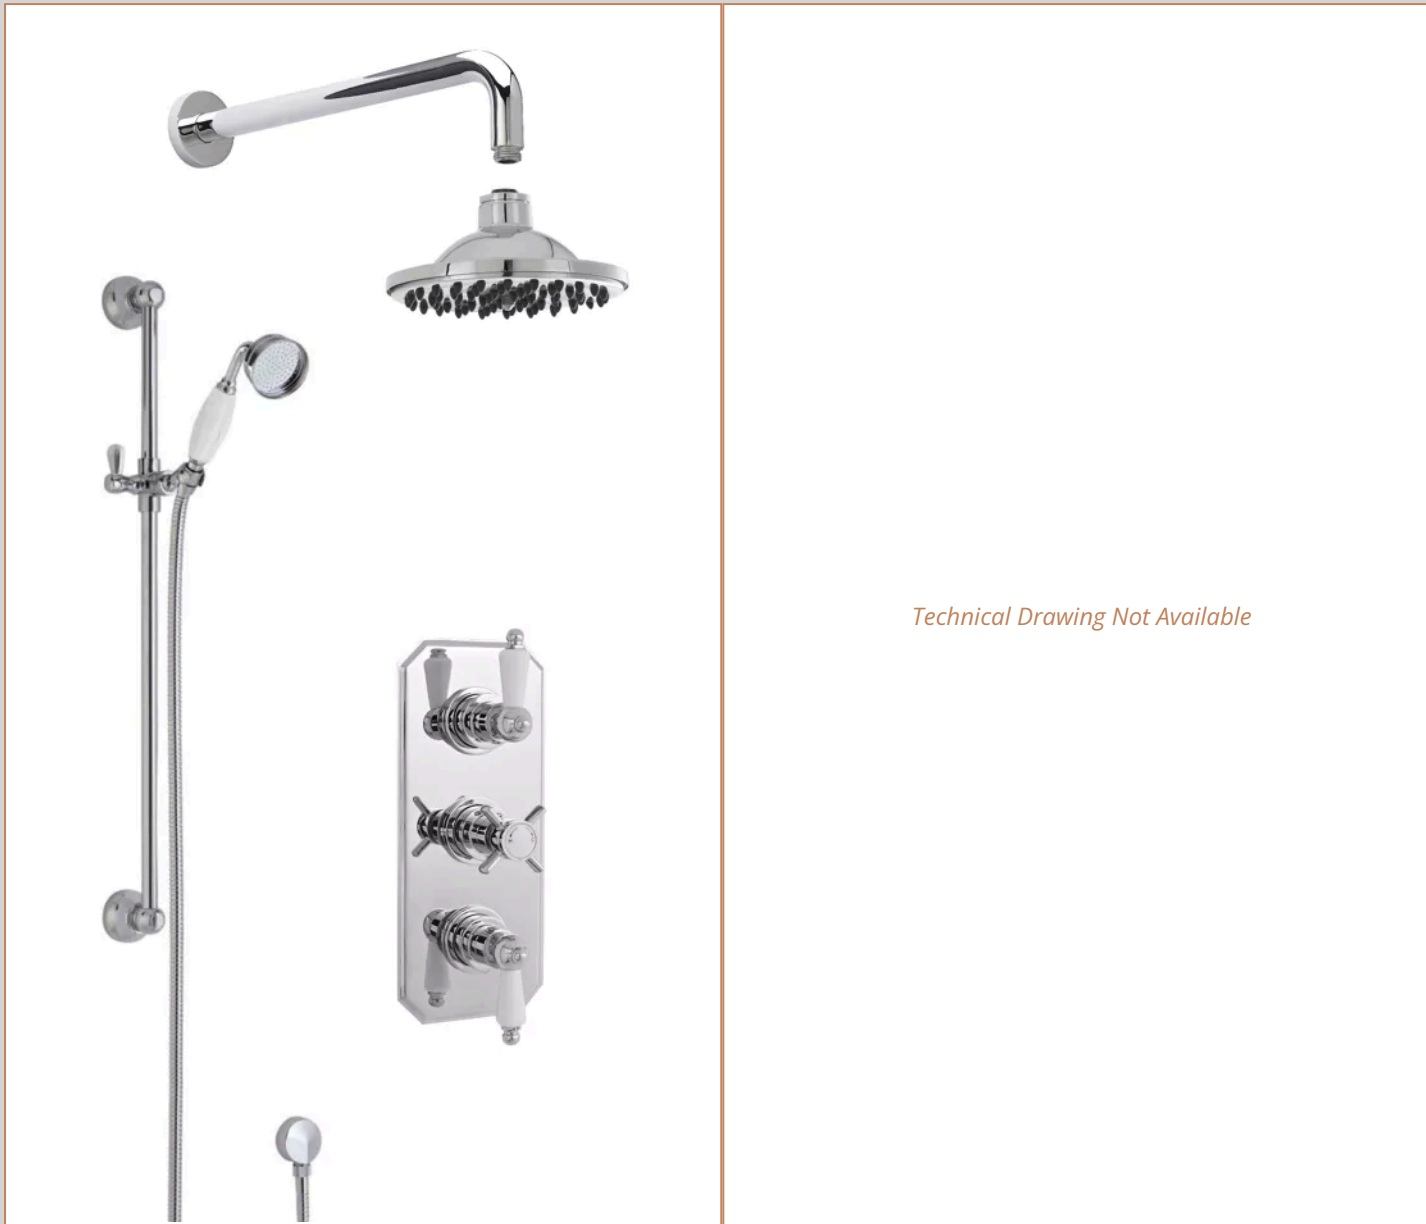

Sales Code: SBT60TR2

Barcode: 5056462602134

Brand: nuie

Description: nuie Traditional Chrome 2 Outlet Exposed Shower Kit With Slider Rail & Fixed Head

Technical Drawing Not Available

Product Dimensions

Product	750 x 70 x 150mm (H x W x D)
Nett Weight	0.1 kg
Packaged Weight	0.1 kg

Product Details

Country of Origin	China
Product Material	Brass Abs
Control Type	Manual
Valve/Cartridge Type	1/4 Turn
Colour/Finish	Chrome
Style	Traditional
Min Operating Pressure	0.1 Bar
Minimum Operation Pressure	0 Bar
No. Of Body Jets	0.0000
Valve / Cartridge Type	1/4 Turn

Sales Code: A3057

Barcode: 5055369030798

Brand: nuie

Description: nuie Chrome Triple Thermostatic Shower Valve

Product Dimensions

Product	280 x 120 x 124mm (H x W x D)
Packaged	110 x 250 x 320mm (H x W x D)
Outer Box	370 x 500 x 355mm (H x W x D)
Nett Weight	3.02 kg
Packaged Weight	3.59 kg

Brand: Hudson Reed

Description: Chrome Fixed Shower Head

Product Dimensions

Product	185 x 152 x 421mm (H x W x D)
Packaged	105 x 165 x 175mm (H x W x D)
Outer Box	440 x 370 x 380mm (H x W x D)
Nett Weight	0.79 kg
Packaged Weight	0.79 kg