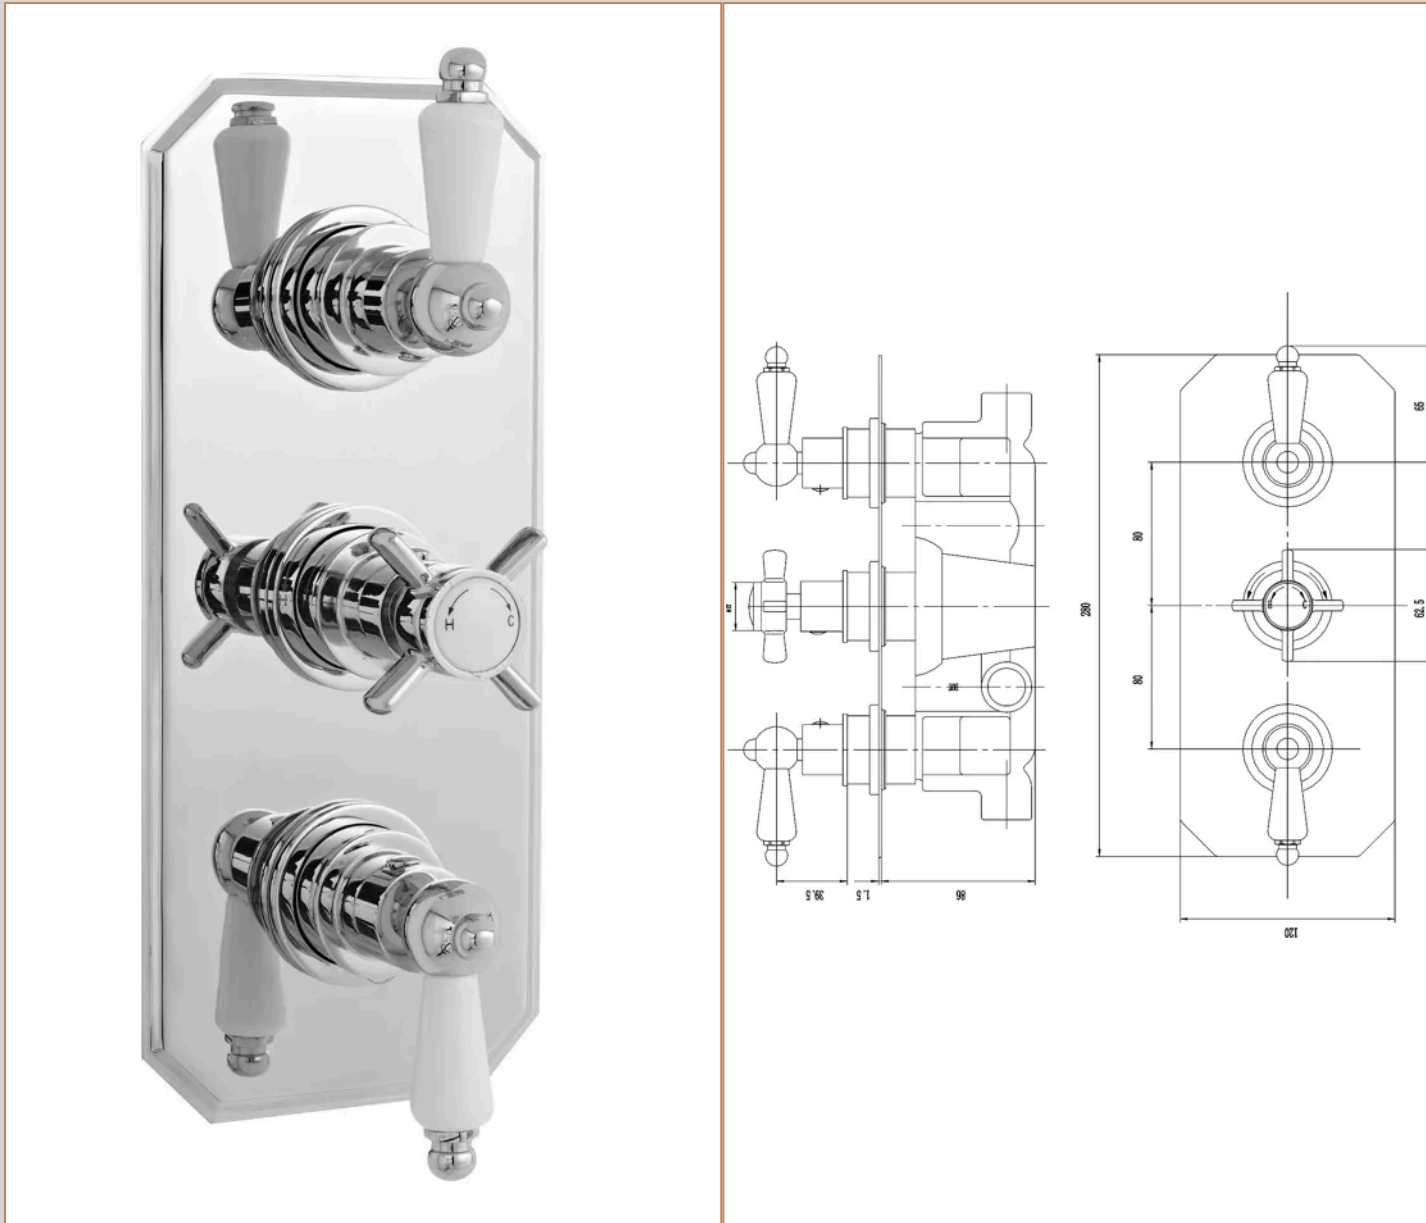

Sales Code: SBT60TR2

Barcode: 5056462602134

Brand: nuie

Description: nuie Traditional Chrome 2 Outlet Exposed Shower Kit With Slider Rail & Fixed Head

Technical Drawing Not Available

Product Dimensions

Product	750 x 70 x 150mm (H x W x D)
Nett Weight	0.1 kg
Packaged Weight	0.1 kg

Product Details

Country of Origin	China
Product Material	Brass Abs
Control Type	Manual
Valve/Cartridge Type	1/4 Turn
Colour/Finish	Chrome
Style	Traditional
Min Operating Pressure	0.1 Bar
Minimum Operation Pressure	0 Bar
No. Of Body Jets	0.0000
Valve / Cartridge Type	1/4 Turn

Sales Code: A3057

Barcode: 5055369030798

Brand: nuie

Description: nuie Chrome Triple Thermostatic Shower Valve

Product Dimensions

Product	280 x 120 x 124mm (H x W x D)
Packaged	110 x 250 x 320mm (H x W x D)
Outer Box	370 x 500 x 355mm (H x W x D)
Nett Weight	3.02 kg
Packaged Weight	3.59 kg

Brand: Hudson Reed

Description: Chrome Fixed Shower Head

Product Dimensions

Product	185 x 152 x 421mm (H x W x D)
Packaged	105 x 165 x 175mm (H x W x D)
Outer Box	440 x 370 x 380mm (H x W x D)
Nett Weight	0.79 kg
Packaged Weight	0.79 kg