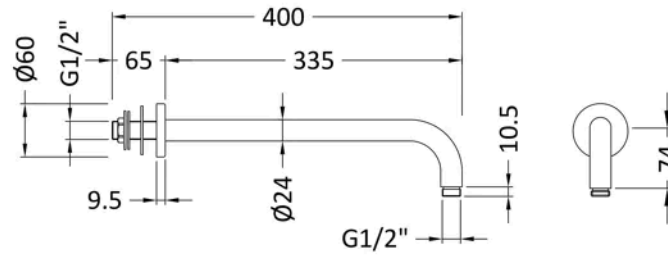

Packaging Details

Label Size (mm)	50 x 100
Label Colour	White
Label Qty	2.0000

Product Details

Country of Origin	United Kingdom
Product Material	Brass Abs
Control Type	Manual
WRAS Approved	Yes
Valve/Cartridge Type	1/4 Turn
Colour/Finish	Chrome
Mount Type	Recessed/Wall
Style	Traditional
Handle Type	Crosshead/Lever
TMV2 Approved	Yes
TMV3 Approved	No
Handset Included	No
Head Included	No
Min Operating Pressure	0.1 Bar
Minimum Operation Pressure	0 Bar
No. Outlets	2.0000
Outlet Elbow Supplied	No
Tmv2 Approval Number	2603035
Valve / Cartridge Type	1/4 Turn
Wras Approval No	250602040

Sales Code: ARM01

Barcode: 5055146185604

Brand: nuie

Description: Chrome Wall-Mounted Shower Arm

Product Dimensions

Product	104 x 62 x 395mm (H x W x D)
Packaged	420 x 38 x 102mm (H x W x D)
Outer Box	385 x 220 x 430mm (H x W x D)
Nett Weight	0.32 kg
Packaged Weight	0.5 kg

Packaging Details

Label Size (mm)	50 x 100
Label Colour	White
Label Qty	2.0000

Product Details

Country of Origin	China
Product Material	Brass
Colour/Finish	Chrome
Style	Contemporary

Sales Code: A304

Barcode: 5055146123828

Brand: Hudson Reed

Description: Chrome Fixed Shower Head

Product Dimensions

Product	185 x 152 x 421mm (H x W x D)
Packaged	105 x 165 x 175mm (H x W x D)
Outer Box	440 x 370 x 380mm (H x W x D)
Nett Weight	0.79 kg
Packaged Weight	0.79 kg