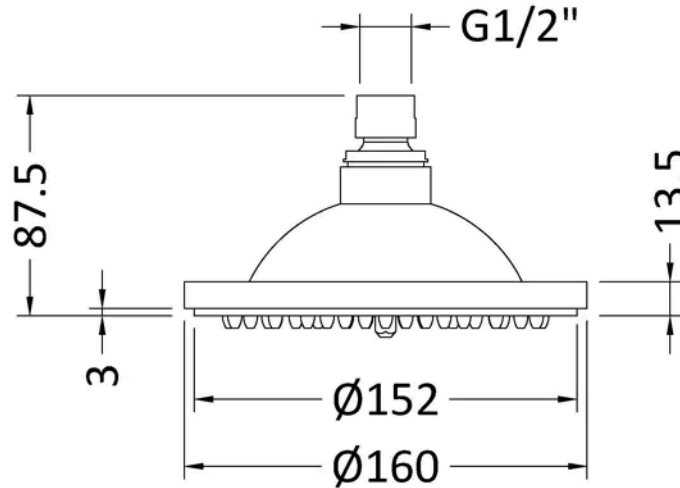

Sales Code: ARM01

Barcode: 5055146185604

Brand: nuie

Description: Chrome Wall-Mounted Shower Arm

Product Dimensions

Product	104 x 62 x 395mm (H x W x D)
Packaged	420 x 38 x 102mm (H x W x D)
Outer Box	385 x 220 x 430mm (H x W x D)
Nett Weight	0.32 kg
Packaged Weight	0.5 kg

Packaging Details

Label Size (mm)	50 x 100
Label Colour	White
Label Qty	2.0000

Product Details

Country of Origin	China
Product Material	Brass
Colour/Finish	Chrome
Style	Contemporary

Sales Code: A304

Barcode: 5055146123828

Brand: Hudson Reed

Description: Chrome Fixed Shower Head

Product Dimensions

Product	185 x 152 x 421mm (H x W x D)
Packaged	105 x 165 x 175mm (H x W x D)
Outer Box	440 x 370 x 380mm (H x W x D)
Nett Weight	0.79 kg
Packaged Weight	0.79 kg

Packaging Details

Label Size (mm)	50 x 100
Label Colour	White
Label Qty	2.0000

Product Details

Country of Origin	China
Product Material	Brass
Control Type	Not Applicable
WRAS Approved	No
Colour/Finish	Chrome
Mount Type	Surface/Wall
Style	Traditional
Easy Clean	Yes
TMV2 Approved	No
TMV3 Approved	No
Handset Included	No
Head Included	Yes
Min Operating Pressure	0.5 Bar
Minimum Operation Pressure	1 Bar
Outlet Elbow Supplied	No