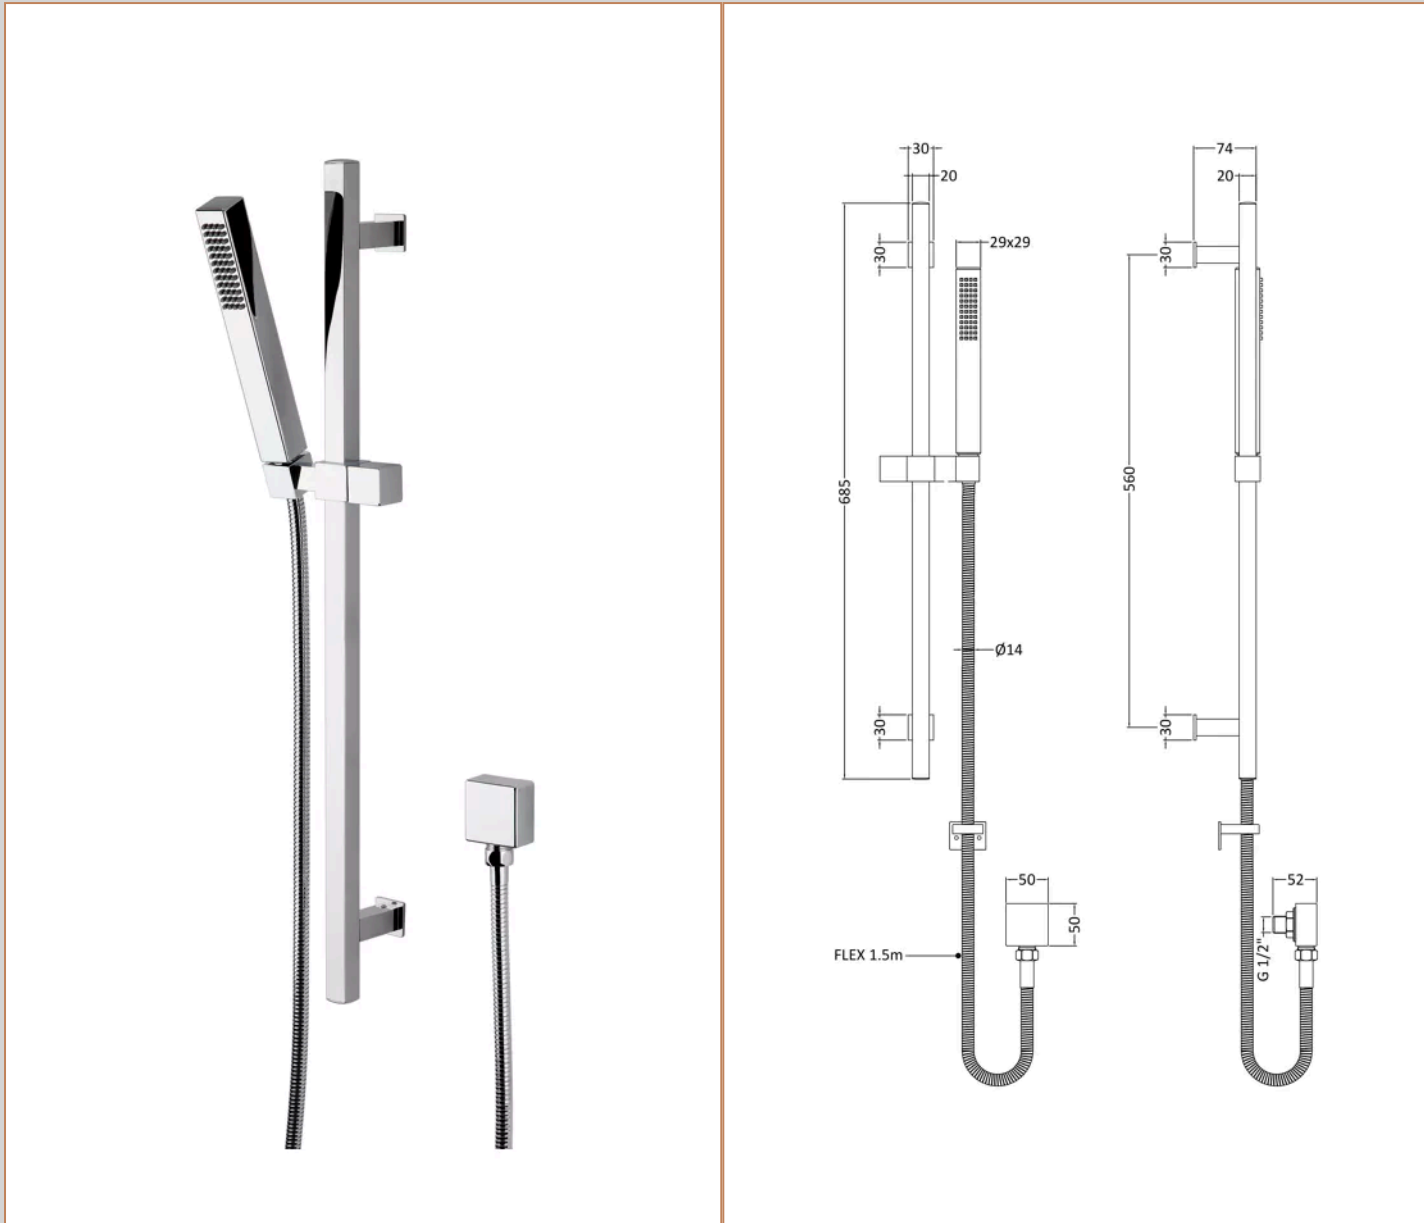

**Sales Code:**  
SBS99BV1

**Barcode:** 5056462603575

**Brand:** nuie

**Description:** nuie Contemporary Square Chrome Exposed Manual Bar Valve & Single Function Slide Rail Shower Kit

*Technical Drawing Not Available*

**Product Dimensions**

Product	685 x 118 x 74mm (H x W x D)
Nett Weight	0.1 kg
Packaged Weight	0.1 kg

**Product Details**

Country of Origin	China
Product Material	Brass Abs
Control Type	Manual
Colour/Finish	Chrome
Style	Contemporary
Hose Length	1500 mm
Min Operating Pressure	0.5 Bar
Minimum Operation Pressure	1 Bar
No. Of Body Jets	0.0000

**Sales Code:** A3181

**Barcode:** 5055146149552

**Brand:** Hudson Reed

**Description:** Hudson Reed Chrome Shower Slide Rail Kit Kubix Slide

### Product Details

Country of Origin	China
Product Material	Brass
Control Type	Not Applicable
WRAS Approved	No
Colour/Finish	Chrome
Mount Type	Surface/Wall
Style	Contemporary
Easy Clean	Yes
TMV2 Approved	No
TMV3 Approved	No
Handset Included	Yes
Head Included	No
Hose Included	Yes
Hose Length	1500 mm
Min Operating Pressure	0.1 Bar
Minimum Operation Pressure	0 Bar
No. Outlets	1.0000
Outlet Elbow Supplied	Yes