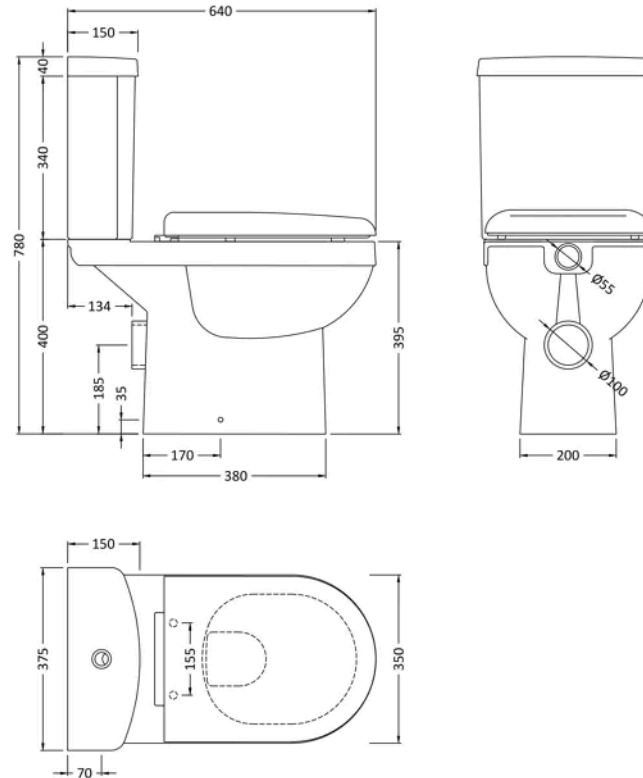

Sales Code: CIV001

Barcode: 5055369027415

Brand: nuie

Description: nuie 550mm Toilet & Basin Set With Toilet Pan, Cistern, Soft Close Seat & Full Pedestal Basin

Product Dimensions

Product	810 x 370 x 650mm (H x W x D)
Nett Weight	54.92 kg
Packaged Weight	54.92 kg

Product Details

Country of Origin	China
Product Material	Polypropylene, Vitreous China
Colour/Finish	White
Style	Contemporary
Bottle Trap Included	No
Cistern Fittings	Loose 6/3L
Cistern Lever Type	Plastic Chrome Plated
Flush Operating Type	Push Button
Includes Seat	Yes
Inner Bowl Depth	150 mm
Inner Bowl Height	150 mm
Inner Bowl Width	470 mm
Maximum Projection	600 mm
No. Of Tapholes	1
Number Of Bowls	1
Overflow Cover Included	No
Pan Trap Style	P-Trap
Pan Type	Open To Wall
Tap Included	No
Toilet Seat Function	Soft Close
Toilet Seat Hinge Type	Bottom & Top Fix
Toilet Seat Type	Round

Sales Code: NCS250

Barcode: 5060272822774

Brand: nuie

Description: nuie Ivo Rimless Close Coupled Toilet

Product Dimensions

Product	810 x 370 x 650mm (H x W x D)
Packaged	445 x 390 x 725mm (H x W x D)
Nett Weight	33.35 kg
Packaged Weight	33.85 kg

Technical Drawing Not Available

Product Dimensions

Product	205 x 540 x 445mm (H x W x D)
Packaged	210 x 590 x 480mm (H x W x D)
Nett Weight	13.7 kg
Packaged Weight	13.9 kg

Product Details

Country of Origin	China
Product Material	Vitreous China
Colour/Finish	White
Ce Certified	Yes
Inner Bowl Height	150 mm
No. Of Tapholes	1
Number Of Bowls	1