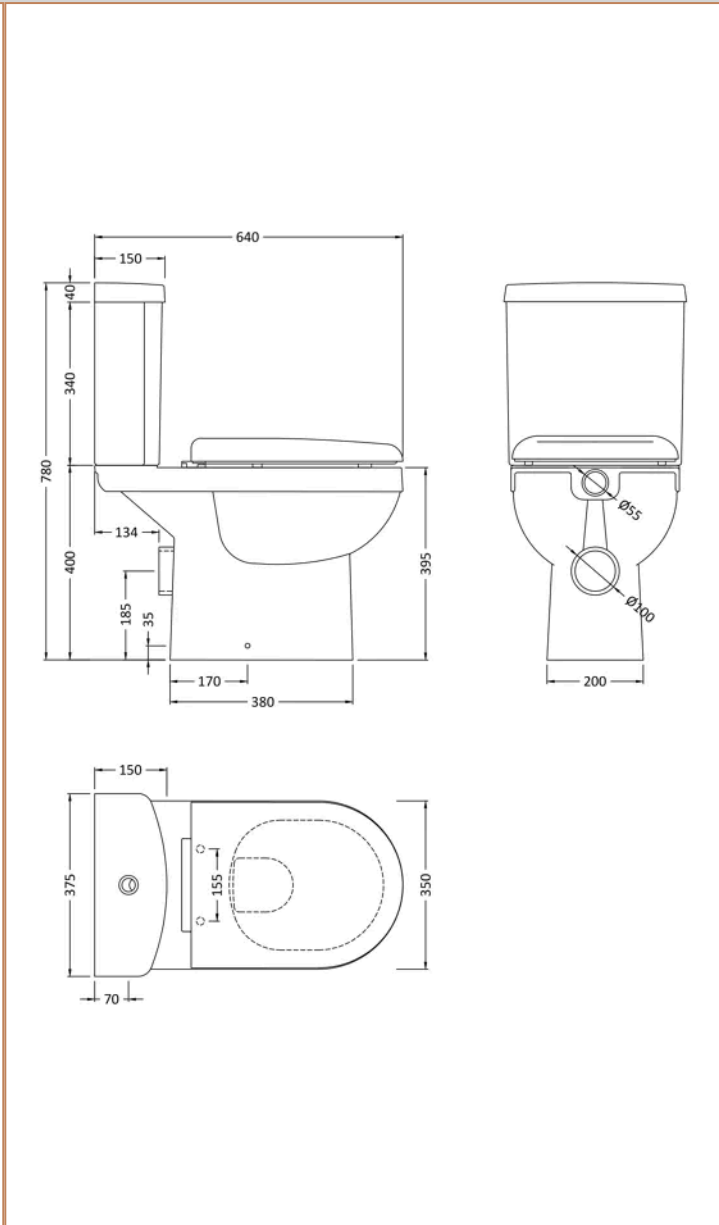

Sales Code: CIV001

Barcode: 5055369027415

Brand: nuie

Description: nuie 550mm Toilet & Basin Set With Toilet Pan, Cistern, Soft Close Seat & Full Pedestal Basin

Product Dimensions

Product	810 x 370 x 650mm (H x W x D)
Nett Weight	54.92 kg
Packaged Weight	54.92 kg

Product Details

Country of Origin	China
Product Material	Polypropylene, Vitreous China
Colour/Finish	White
Style	Contemporary
Bottle Trap Included	No
Cistern Fittings	Loose 6/3L
Cistern Lever Type	Plastic Chrome Plated
Flush Operating Type	Push Button
Includes Seat	Yes
Inner Bowl Depth	150 mm
Inner Bowl Height	150 mm
Inner Bowl Width	470 mm
Maximum Projection	600 mm
No. Of Tapholes	1
Number Of Bowls	1
Overflow Cover Included	No
Pan Trap Style	P-Trap
Pan Type	Open To Wall
Tap Included	No
Toilet Seat Function	Soft Close
Toilet Seat Hinge Type	Bottom & Top Fix
Toilet Seat Type	Round

Sales Code: NCS250

Barcode: 5060272822774

Brand: nuie

Description: nuie Ivo Rimless Close Coupled Toilet

Product Dimensions

Product	810 x 370 x 650mm (H x W x D)
Packaged	445 x 390 x 725mm (H x W x D)
Nett Weight	33.35 kg
Packaged Weight	33.85 kg

Technical Drawing Not Available

Product Dimensions

Product	205 x 540 x 445mm (H x W x D)
Packaged	210 x 590 x 480mm (H x W x D)
Nett Weight	13.7 kg
Packaged Weight	13.9 kg

Product Details

Country of Origin	China
Product Material	Vitreous China
Colour/Finish	White
Ce Certified	Yes
Inner Bowl Height	150 mm
No. Of Tapholes	1
Number Of Bowls	1