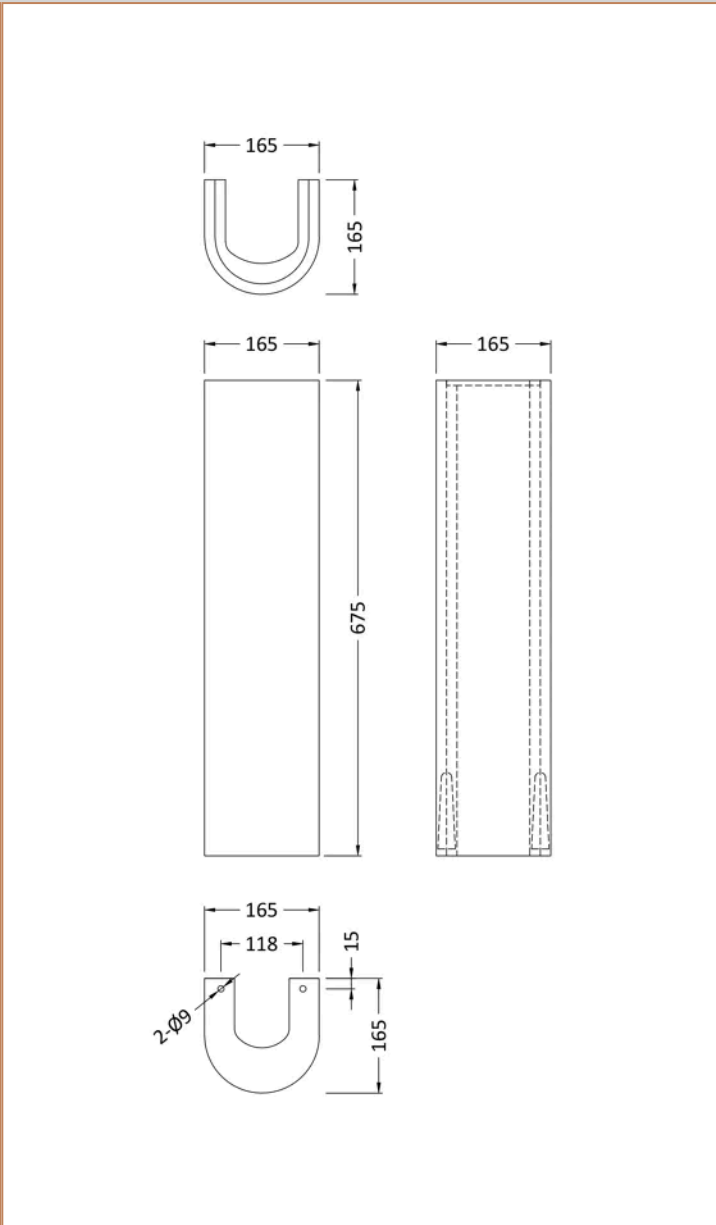

Product Details

Country of Origin	China
Product Material	Polypropylene, Vitreous China
Colour/Finish	White
Style	Contemporary
Bottle Trap Included	No
Cistern Fittings	Loose 6/3L
Cistern Lever Type	Plastic Chrome Plated
Flush Operating Type	Push Button
Includes Seat	Yes
Inner Bowl Depth	150 mm
Inner Bowl Height	150 mm
Inner Bowl Width	470 mm
Maximum Projection	600 mm
No. Of Tapholes	1
Number Of Bowls	1
Overflow Cover Included	No
Pan Trap Style	P-Trap
Pan Type	Open To Wall
Tap Included	No
Toilet Seat Function	Soft Close
Toilet Seat Hinge Type	Bottom & Top Fix
Toilet Seat Type	Round

Product Details

Country of Origin	China
Product Material	Vitreous China
Colour/Finish	White
Style	Contemporary
Ce Certified	Yes
Cistern Fittings	Loose 6/3L
Cistern Lever Type	Plastic Chrome Plated
Flush Operating Type	Push Button
Includes Seat	Yes
Pan Trap Style	P-Trap
Pan Type	Open To Wall
Toilet Seat Function	Soft Close
Toilet Seat Hinge Material	Plastic
Toilet Seat Hinge Type	Bottom & Top Fix
Toilet Seat Type	Round

Sales Code: NCS203

Barcode: 5060272820077

Brand: nuie

Description: nuie Ivo 675mm Full Pedestal

Product Dimensions

Product	675 x 165 x 165mm (H x W x D)
Packaged	700 x 170 x 190mm (H x W x D)
Nett Weight	9 kg
Packaged Weight	9.26 kg

Technical Drawing Not Available

Product Dimensions

Product	205 x 540 x 445mm (H x W x D)
Packaged	210 x 590 x 480mm (H x W x D)
Nett Weight	13.7 kg
Packaged Weight	13.9 kg

Product Details

Country of Origin	China
Product Material	Vitreous China
Colour/Finish	White
Ce Certified	Yes
Inner Bowl Height	150 mm
No. Of Tapholes	1
Number Of Bowls	1