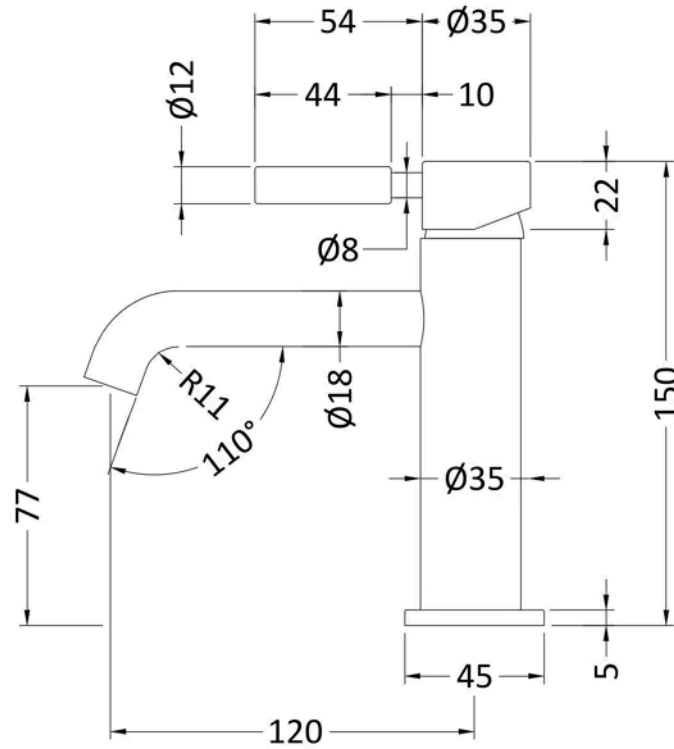

Sales Code: TEL305

Barcode: 5055146167877

Brand: Hudson Reed

Description: Hudson Reed Chrome Tec Lever Mono Basin Mixer With Waste

Product Dimensions

Product	150 x 45 x 145mm (H x W x D)
Packaged	130 x 185 x 275mm (H x W x D)
Nett Weight	2.5 kg
Packaged Weight	2.5 kg

Product Details

Country of Origin	United Kingdom
Product Material	Brass
Control Type	Manual
Waste Type	Push Button
WRAS Approved	Yes
Valve/Cartridge Type	1/4 Turn Ceramic Disc
Colour/Finish	Chrome
Mount Type	Deck
Style	Contemporary
Handle Type	Lever
TMV2 Approved	No
TMV3 Approved	No
Hose Included	No
Min Operating Pressure	0.1 Bar
Minimum Operation Pressure	0 Bar
Tap Spout Height	77 mm
Tap Spout Projection	120 mm
Tap Tails Included	Yes
Valve / Cartridge Type	1/4 Turn Ceramic Disc
Waste Included	Yes
Wras Approval No	250602035