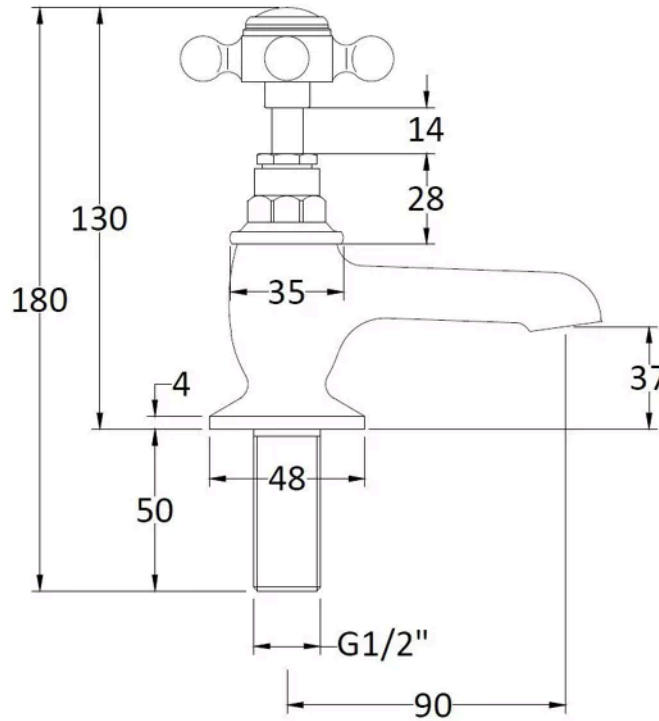

Sales Code:
BC301HX

Barcode: 5055275830666

Brand: Hudson
Reed

Description: Hudson Reed Topaz Chrome/White Basin Taps With Hexagonal Collar and Crosshead Handle

Product Dimensions

Product	141 x 66 x 119mm (H x W x D)
Packaged	550 x 160 x 260mm (H x W x D)
Outer Box	300 x 270 x 500mm (H x W x D)
Nett Weight	1.2 kg
Packaged Weight	1.4 kg

Packaging Details

Label Size (mm)	50 x 100
Label Colour	White
Label Qty	1.0000

Product Details

Country of Origin	United Kingdom
Product Material	Brass
Control Type	Manual
WRAS Approved	No
Valve/Cartridge Type	1/4 Turn Ceramic Disc
Colour/Finish	Chrome
Mount Type	Deck
Style	Traditional
Handle Type	Crosshead
TMV2 Approved	No
TMV3 Approved	No
Min Operating Pressure	0.1 Bar
Minimum Operation Pressure	0 Bar
Tap Spout Height	37 mm
Tap Spout Projection	90 mm
Valve / Cartridge Type	1/4 Turn Ceramic Disc
Waste Included	No