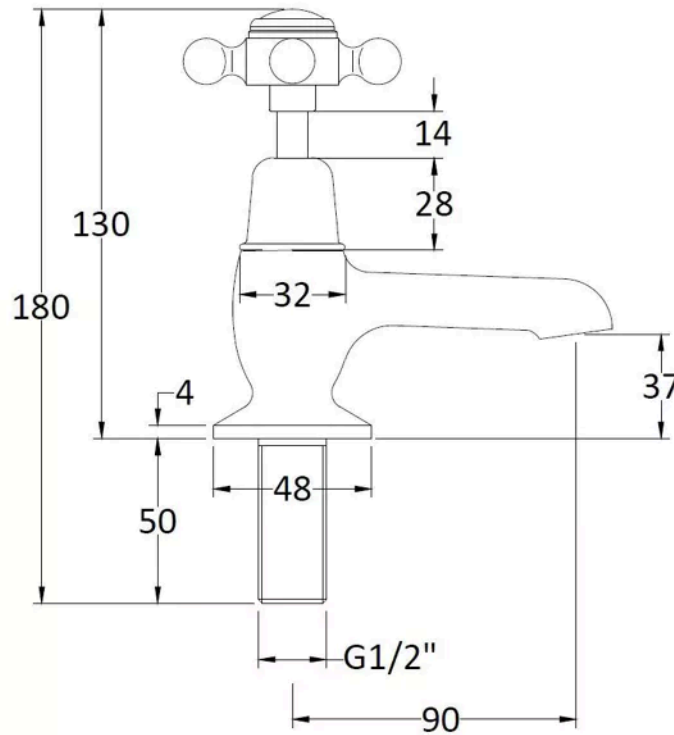

Sales Code:
BC301DX

Barcode: 5055275830727

Brand: Hudson
Reed

Description: Hudson Reed Topaz Chrome/White Basin Taps With Dome Collar and Crosshead Handle

Product Dimensions

Product	141 x 66 x 119mm (H x W x D)
Packaged	55 x 160 x 260mm (H x W x D)
Outer Box	300 x 270 x 500mm (H x W x D)
Nett Weight	1.43 kg
Packaged Weight	1.43 kg

Packaging Details

Label Size (mm)	50 x 100
Label Colour	White
Label Qty	1.0000

Product Details

Country of Origin	United Kingdom
Product Material	Brass
Control Type	Manual
WRAS Approved	No
Valve/Cartridge Type	1/4 Turn Ceramic Disc
Colour/Finish	Chrome
Mount Type	Deck
Style	Traditional
Handle Type	Crosshead
TMV2 Approved	No
TMV3 Approved	No
Min Operating Pressure	0.1 Bar
Minimum Operation Pressure	0 Bar
Tap Spout Height	37 mm
Tap Spout Projection	90 mm
Valve / Cartridge Type	1/4 Turn Ceramic Disc
Waste Included	No