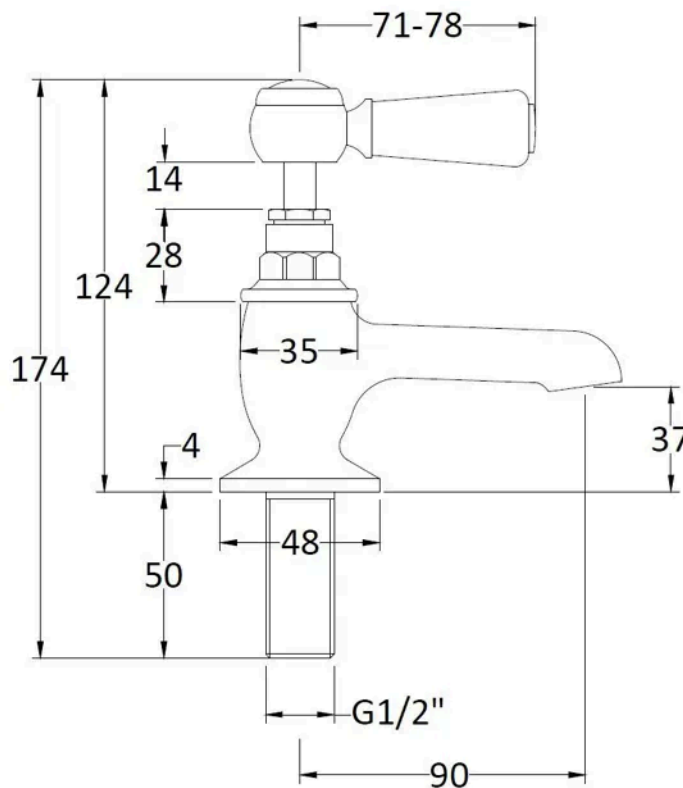

Sales Code:
BC301HL

Barcode: 5055275871447

Brand: Hudson
Reed

Description: Hudson Reed Topaz Chrome/White Basin Taps With Hexagonal Collar and Lever Handle

Product Dimensions

Product	122 x 66 x 119mm (H x W x D)
Packaged	55 x 160 x 260mm (H x W x D)
Outer Box	300 x 270 x 500mm (H x W x D)
Nett Weight	1.4 kg
Packaged Weight	1.4 kg

Packaging Details

Label Size (mm)	50 x 100
Label Colour	White
Label Qty	1.0000

Product Details

Country of Origin	China
Product Material	Brass
Control Type	Manual
WRAS Approved	No
Valve/Cartridge Type	1/4 Turn Ceramic Disc
Colour/Finish	Chrome
Mount Type	Deck
Style	Traditional
Handle Type	Lever
TMV2 Approved	No
TMV3 Approved	No
Min Operating Pressure	0.1 Bar
Minimum Operation Pressure	0 Bar
Tap Spout Height	37 mm
Tap Spout Projection	90 mm
Valve / Cartridge Type	1/4 Turn Ceramic Disc
Waste Included	No