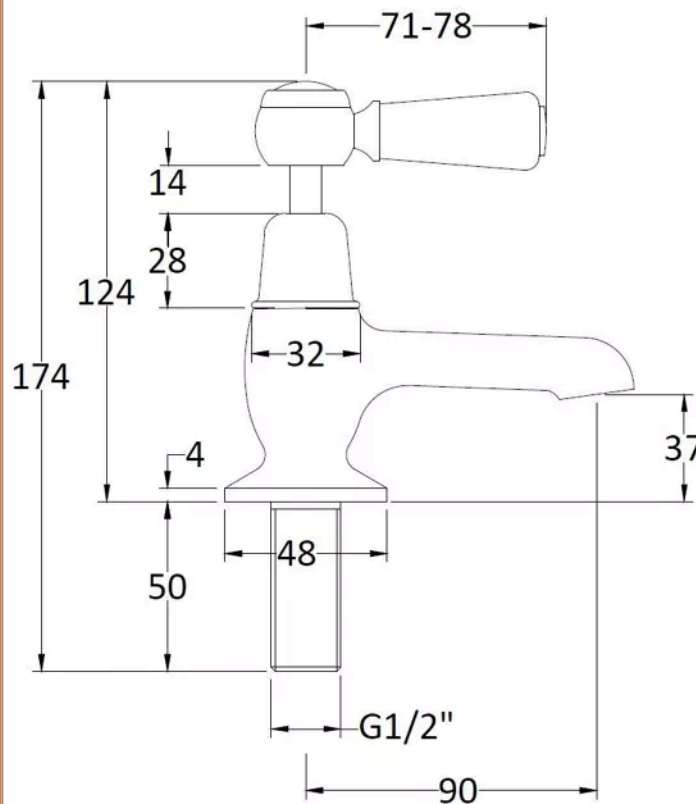

Sales Code:
BC301DL

Barcode: 5055275830789

Brand: Hudson
Reed

Description: Hudson Reed Topaz Chrome/White Basin Taps With Hexagonal Collar and Dome Collar and Lever Handle

Product Dimensions

Product	122 x 66 x 119mm (H x W x D)
Packaged	55 x 160 x 260mm (H x W x D)
Outer Box	300 x 270 x 500mm (H x W x D)
Nett Weight	1.2 kg
Packaged Weight	1.4 kg

Packaging Details

Label Size (mm)	50 x 100
Label Colour	White
Label Qty	1.0000

Product Details

Country of Origin	United Kingdom
Product Material	Brass
Control Type	Manual
WRAS Approved	No
Valve/Cartridge Type	1/4 Turn Ceramic Disc
Colour/Finish	Chrome
Mount Type	Deck
Style	Traditional
Handle Type	Lever
TMV2 Approved	No
TMV3 Approved	No
Min Operating Pressure	0.1 Bar
Minimum Operation Pressure	0 Bar
Tap Spout Height	37 mm
Tap Spout Projection	90 mm
Valve / Cartridge Type	1/4 Turn Ceramic Disc
Waste Included	No