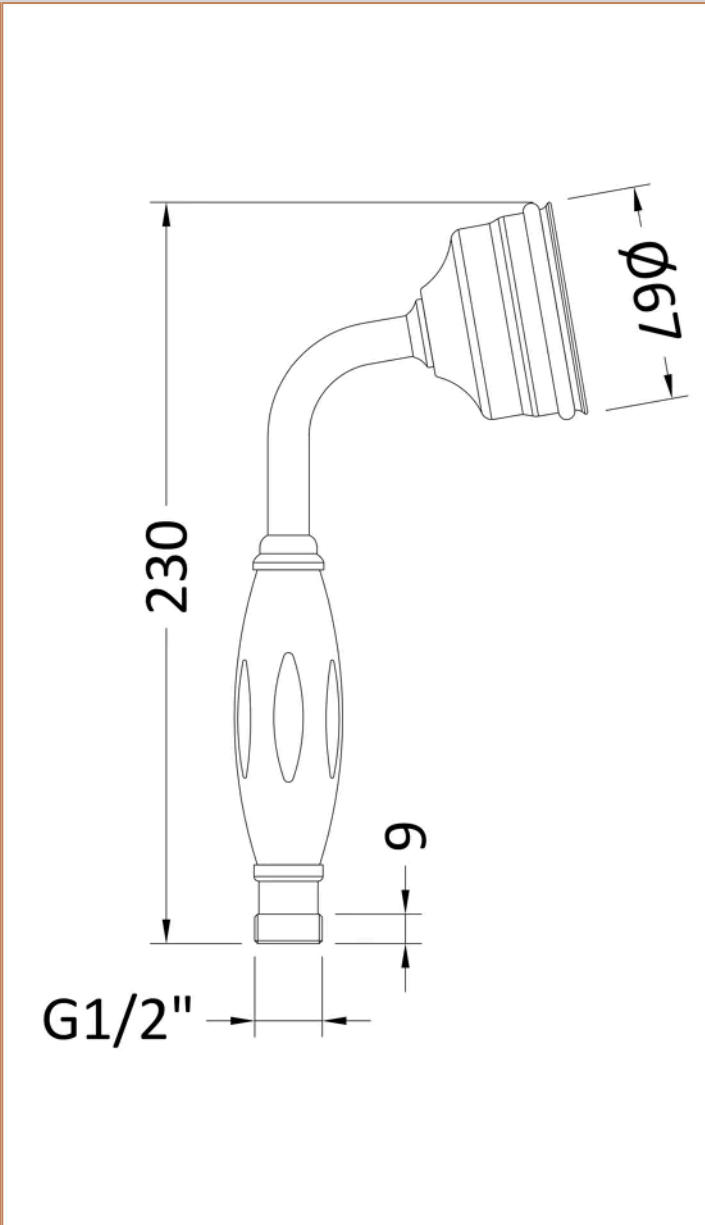

Sales Code: A3150G

Barcode: 5055146102557

Brand: nuie

Description: Traditional Chrome Large Shower Handset

Product Dimensions

Product	210 x 70 x 95mm (H x W x D)
Packaged	68 x 68 x 120mm (H x W x D)
Outer Box	400 x 250 x 450mm (H x W x D)
Nett Weight	0.28 kg
Packaged Weight	0.28 kg

Packaging Details

Label Size (mm)	50 x 100
Label Colour	White
Label Qty	2.0000

Product Details

Country of Origin	China
Product Material	Brass Ceramic
Colour/Finish	Chrome
Style	Traditional