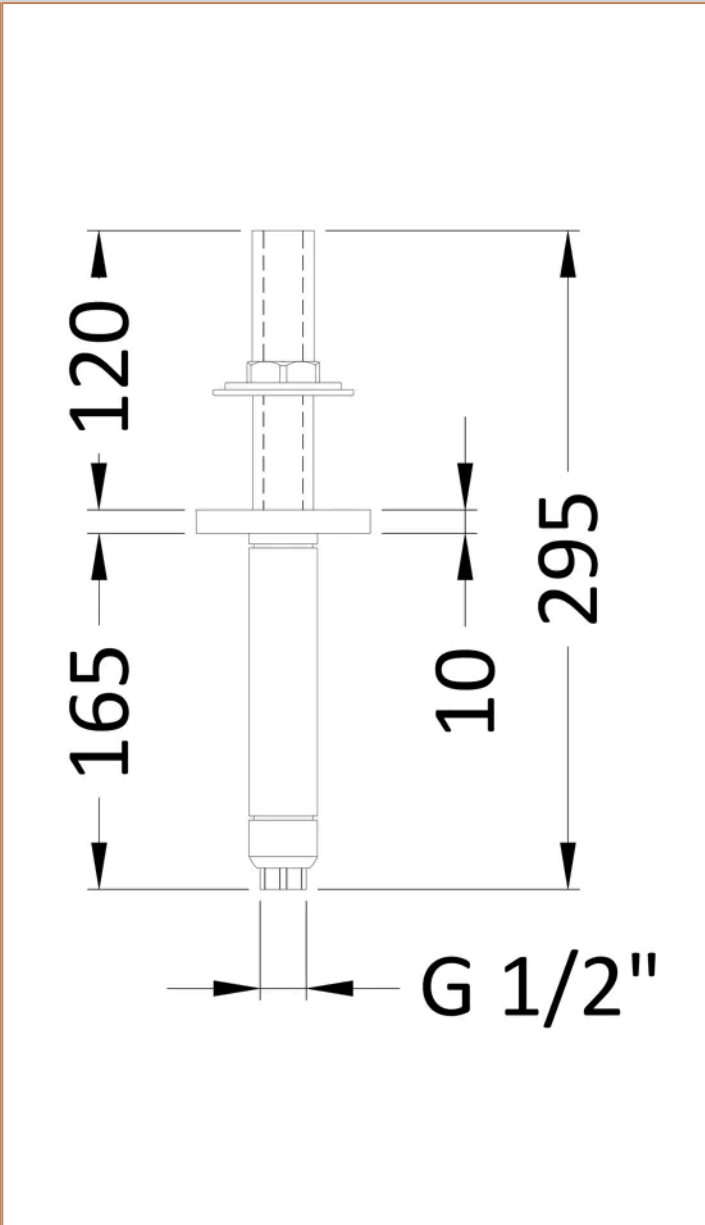

Sales Code: A3220

Barcode: 5055146131687

Brand: Hudson Reed

Description: Hudson Reed Chrome Ceiling-Mounted Shower Arm

Product Dimensions

Product	75 x 75 x 165mm (H x W x D)
Packaged	80 x 135 x 205mm (H x W x D)
Nett Weight	1.15 kg
Packaged Weight	1.15 kg

Packaging Details

Label Size (mm)	50 x 100
Label Colour	White
Label Qty	2.0000

Product Details

Country of Origin	China
Product Material	Brass
Colour/Finish	Chrome
Style	Contemporary