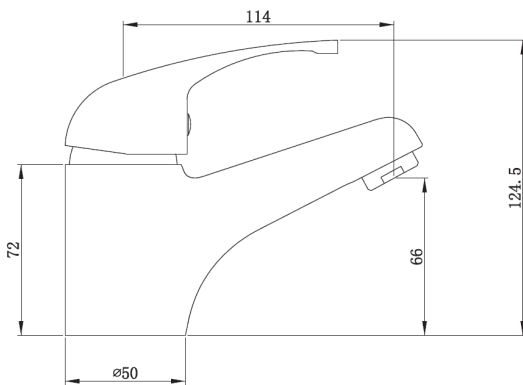

Clifden Range

Clifden Basin Mixer & Press Top Waste

Product Code: CLF113

Finish: Chrome

Features

- Construction:** Brass
- Valve/Cartridge type:** 40mm Ceramic Cartridge
- Supply:** Suitable For Low Pressure Systems
- Working Pressures:** 0.1 - 5.0 bar
- Inlet connections:** 1/2" BSP
- Flexi or Copper:** Flexi Tails - M12-400mm

- 40mm Ceramic Cartridge For Smooth Operation And Longer Life
- Complete With Press Top Waste
- Easy Maintenance
- Easy Identifiable Hot And Cold Water Selection
- Suitable For High & Low Pressure Systems

*Please refer to website for full warranty details.

Flow (Bar - l/min, open outlet)

Spout

Flow 0.1	Flow 0.3	Flow 0.5	Flow 1.0	Flow 2.0	Flow 3.0	Flow 4.0	Flow 5.0
2.1	4	5.2	7.6	11	13.6	15.7	17.6

2311713

240204046