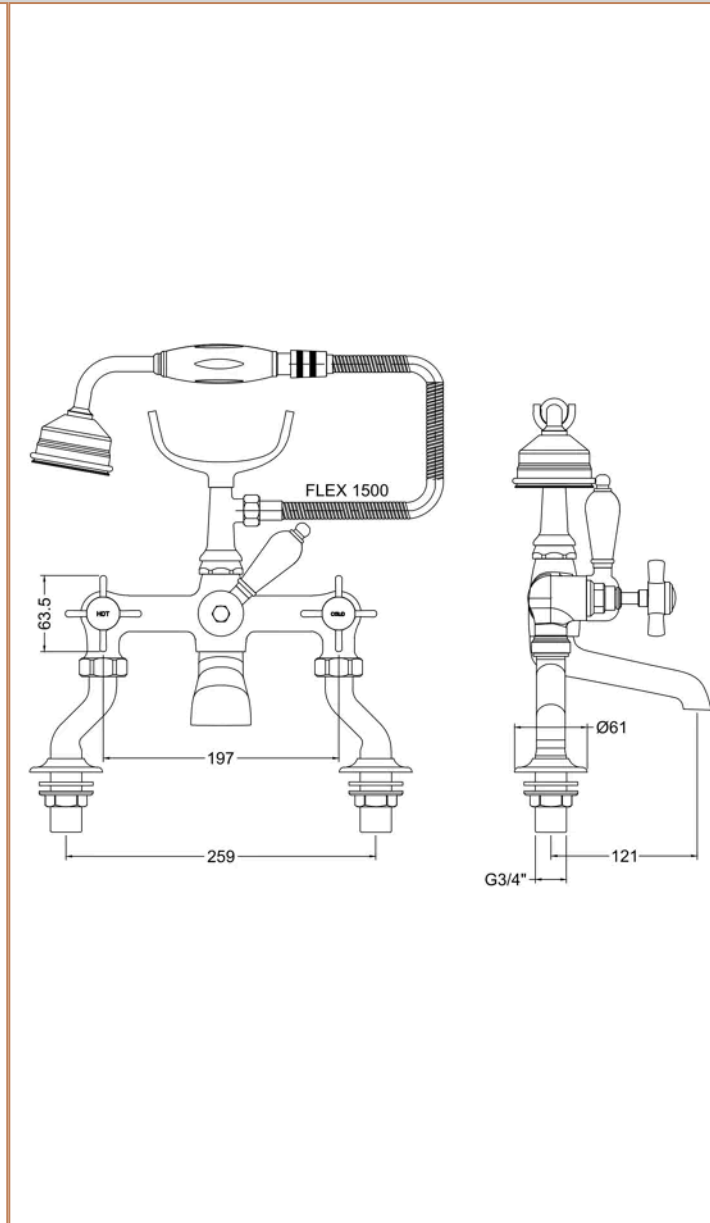

Sales Code: I303X

Barcode: 5055146115878

Brand: nuie

Description: nuie Beaumont Chrome 3/4" Cranked Bath Shower Mixer

Product Dimensions

Product	295 x 215 x 180mm (H x W x D)
Packaged	140 x 235 x 265mm (H x W x D)
Outer Box	315 x 280 x 490mm (H x W x D)
Nett Weight	3.53 kg
Packaged Weight	3.99 kg

Packaging Details

Label Size (mm)	50 x 100
Label Colour	White
Label Qty	2.0000

Product Details

Country of Origin	China
Product Material	Brass
Control Type	Manual
WRAS Approved	No
Valve/Cartridge Type	Screw Down
Colour/Finish	Chrome
Mount Type	Deck
Style	Traditional
Handle Type	Crosshead
TMV2 Approved	No
TMV3 Approved	No
Pipe Size	22 mm (3/4" BSP)
Pipe Centres	200
Handset Included	Yes
Hose Included	Yes
Hose Length	1500 mm
Min Operating Pressure	0.1 Bar
Minimum Operation Pressure	0 Bar
Tap Spout Height	30 mm
Tap Spout Projection	115 mm
Valve / Cartridge Type	Screw Down
Waste Included	No