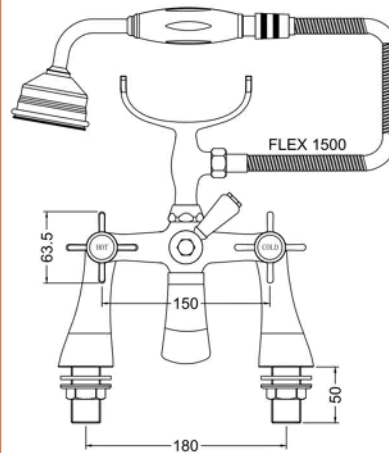

Sales Code: I304X

Barcode: 5055146109273

Brand: nuie

Description: nuie Beaumont Chrome 1/2" Bath Shower Mixer

Product Dimensions

Product	282 x 220 x 165mm (H x W x D)
Packaged	190 x 205 x 250mm (H x W x D)
Outer Box	400 x 270 x 430mm (H x W x D)
Nett Weight	2.84 kg
Packaged Weight	3.37 kg

Packaging Details

Label Size (mm)	50 x 100
Label Colour	White
Label Qty	2.0000

Product Details

Country of Origin	China
Product Material	Brass
Control Type	Manual
WRAS Approved	No
Valve/Cartridge Type	Screw Down
Colour/Finish	Chrome
Mount Type	Deck
Style	Traditional
Handle Type	Crosshead
TMV2 Approved	No
TMV3 Approved	No
Pipe Size	22 mm (3/4" BSP)
Pipe Centres	180
Handset Included	Yes
Hose Included	Yes
Hose Length	1500 mm
Min Operating Pressure	0.1 Bar
Minimum Operation Pressure	0 Bar
Tap Spout Projection	115 mm
Valve / Cartridge Type	Screw Down
Waste Included	No