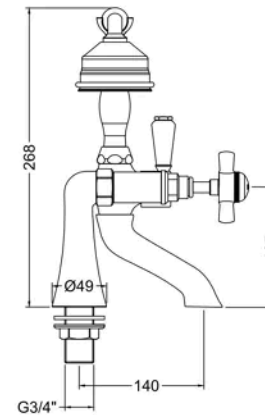

Sales Code: I304X

Barcode: 5055146109273

Brand: nuie

Description: nuie Beaumont Chrome 1/2" Bath Shower Mixer

Product Dimensions

Product	282 x 220 x 165mm (H x W x D)
Packaged	190 x 205 x 250mm (H x W x D)
Outer Box	400 x 270 x 430mm (H x W x D)
Nett Weight	2.84 kg
Packaged Weight	3.37 kg

Packaging Details

Label Size (mm)	50 x 100
Label Colour	White
Label Qty	2.0000

Product Details

Country of Origin	China
Product Material	Brass
Control Type	Manual
WRAS Approved	No
Valve/Cartridge Type	Screw Down
Colour/Finish	Chrome
Mount Type	Deck
Style	Traditional
Handle Type	Crosshead
TMV2 Approved	No
TMV3 Approved	No
Pipe Size	22 mm (3/4" BSP)
Pipe Centres	180
Handset Included	Yes
Hose Included	Yes
Hose Length	1500 mm
Min Operating Pressure	0.1 Bar
Minimum Operation Pressure	0 Bar
Tap Spout Projection	115 mm
Valve / Cartridge Type	Screw Down
Waste Included	No