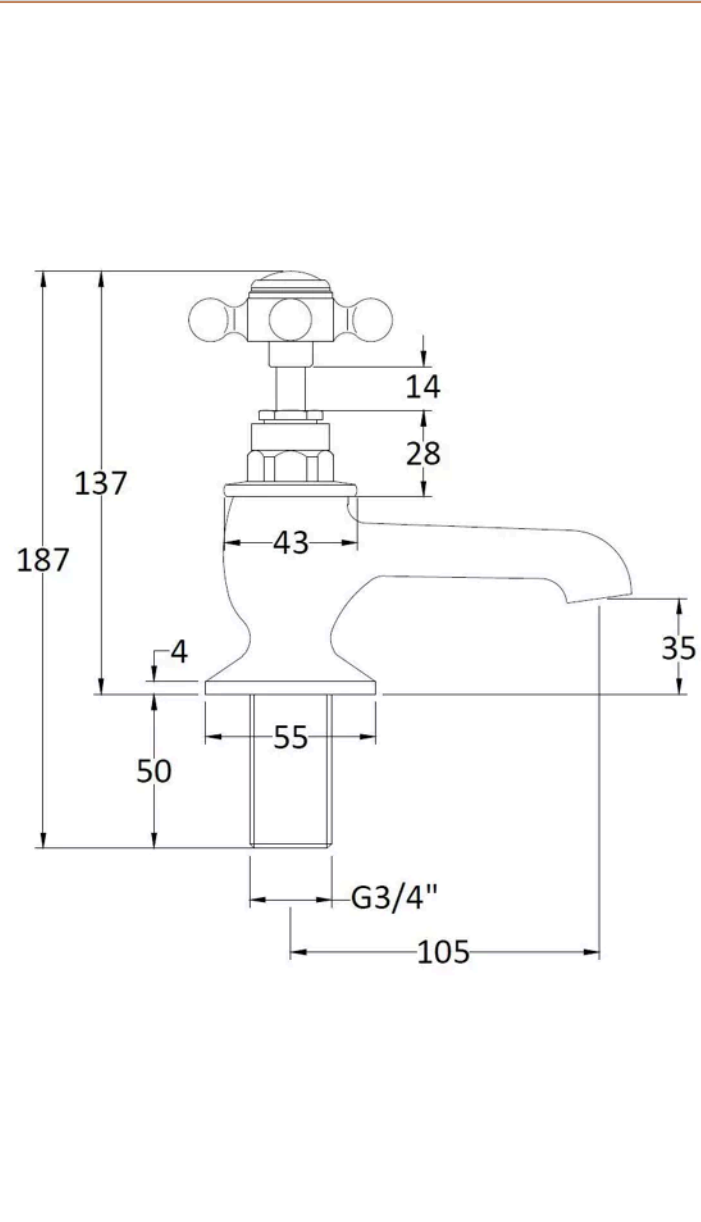

Sales Code:
BC302HX

Barcode: 5055275830673

Brand: Hudson
Reed

Description: Hudson Reed Topaz Chrome/White Bath Tap With Hexagonal Collar and Crosshead Handle

Product Dimensions

Product	137 x 66 x 119mm (H x W x D)
Packaged	550 x 160 x 260mm (H x W x D)
Outer Box	360 x 495 x 280mm (H x W x D)
Nett Weight	1.7 kg
Packaged Weight	1.9 kg

Packaging Details

Label Size (mm)	50 x 100
Label Colour	White
Label Qty	1.0000

Product Details

Country of Origin	United Kingdom
Product Material	Brass
Control Type	Manual
WRAS Approved	No
Valve/Cartridge Type	1/4 Turn Ceramic Disc
Colour/Finish	Chrome
Mount Type	Deck
Style	Traditional
Handle Type	Crosshead
TMV2 Approved	No
TMV3 Approved	No
Pipe Size	22 mm (3/4" BSP)
Min Operating Pressure	0.1 Bar
Minimum Operation Pressure	0 Bar
Tap Spout Height	35 mm
Tap Spout Projection	105 mm
Valve / Cartridge Type	1/4 Turn Ceramic Disc
Waste Included	No