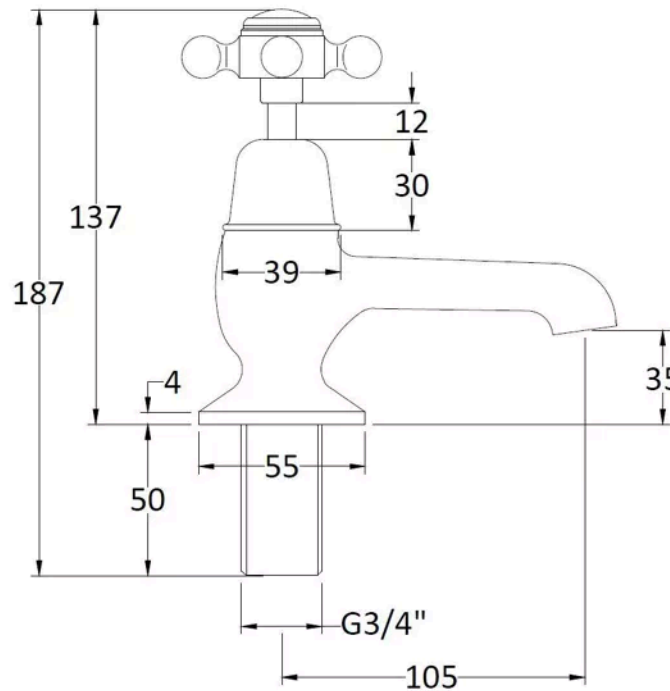

Sales Code:
BC302DX

Barcode: 5055275830734

Brand: Hudson
Reed

Description: Hudson Reed Topaz Chrome/White Bath Tap With Dome Collar and Crosshead Handle

Product Dimensions

Product	137 x 66 x 119mm (H x W x D)
Packaged	55 x 160 x 260mm (H x W x D)
Outer Box	300 x 270 x 500mm (H x W x D)
Nett Weight	1.89 kg
Packaged Weight	1.89 kg

Packaging Details

Label Size (mm)	50 x 100
Label Colour	White
Label Qty	1.0000

Product Details

Country of Origin	United Kingdom
Product Material	Brass
Control Type	Manual
WRAS Approved	No
Valve/Cartridge Type	1/4 Turn Ceramic Disc
Colour/Finish	Chrome
Mount Type	Deck
Style	Traditional
Handle Type	Crosshead
TMV2 Approved	No
TMV3 Approved	No
Pipe Size	22 mm (3/4" BSP)
Min Operating Pressure	0.1 Bar
Minimum Operation Pressure	0 Bar
Tap Spout Height	35 mm
Tap Spout Projection	105 mm
Valve / Cartridge Type	1/4 Turn Ceramic Disc
Waste Included	No