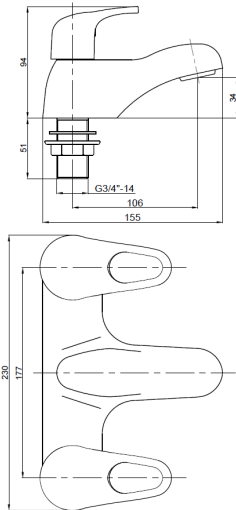

Lace Range

Lace Deck Mounted Bath Filler

Product Code: LACE108

Finish: Chrome

Features

- Construction:** Brass
- Valve/Cartridge type:** ¼ Turn Ceramic Disc
- Supply:** Suitable For Low Pressure Systems
- Working Pressures:** 0.1 - 5.0 bar
- Inlet connections:** ¾" BSP
- Flexi or Copper:** N/A

- 1/4 Turn Ceramic Handles Ensure A Smooth Operation
- Products Which Are Easy To Use By All The Family

*Please refer to website for full warranty details.

Flow (Bar - l/min, open outlet)

Spout

Flow 0.1	Flow 0.3	Flow 0.5	Flow 1.0	Flow 2.0	Flow 3.0	Flow 4.0	Flow 5.0
13.9	21.6	29.1	42.6	61.4	75.7	88	98.7