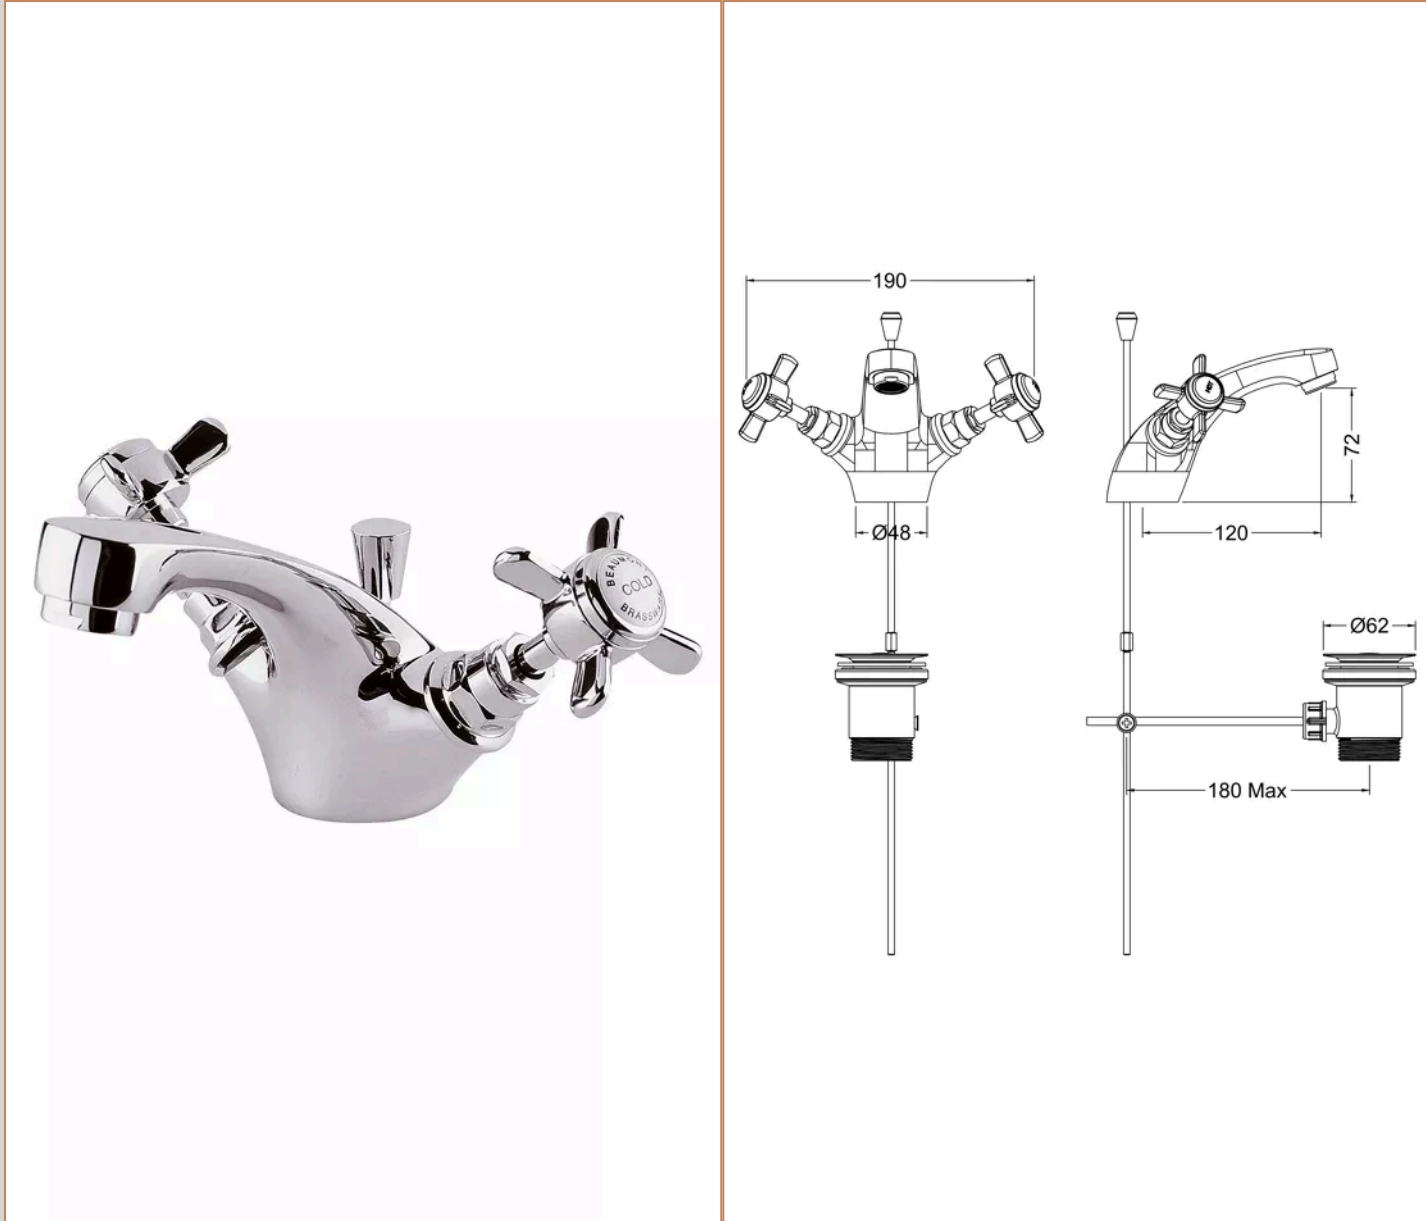

Sales Code: I345X

Barcode: 5055146102403

Brand: nuie

Description: nuie Beaumont Chrome Mono Basin Mixer With Pop Up Waste

Product Dimensions

Product	105 x 50 x 155mm (H x W x D)
Packaged	85 x 170 x 200mm (H x W x D)
Nett Weight	1.45 kg
Packaged Weight	1.64 kg

Packaging Details

Label Size (mm)	50 x 100
Label Colour	White
Label Qty	2.0000

Product Details

Country of Origin	China
Product Material	Brass
Control Type	Manual
Waste Type	Pop-Up
WRAS Approved	No
Valve/Cartridge Type	Screw Down
Colour/Finish	Chrome
Mount Type	Deck
Style	Traditional
Handle Type	Crosshead
TMV2 Approved	No
TMV3 Approved	No
Min Operating Pressure	0.1 Bar
Minimum Operation Pressure	0 Bar
Tap Spout Height	75 mm
Tap Spout Projection	95 mm
Tap Tails Included	Yes
Valve / Cartridge Type	Screw Down
Waste Included	Yes