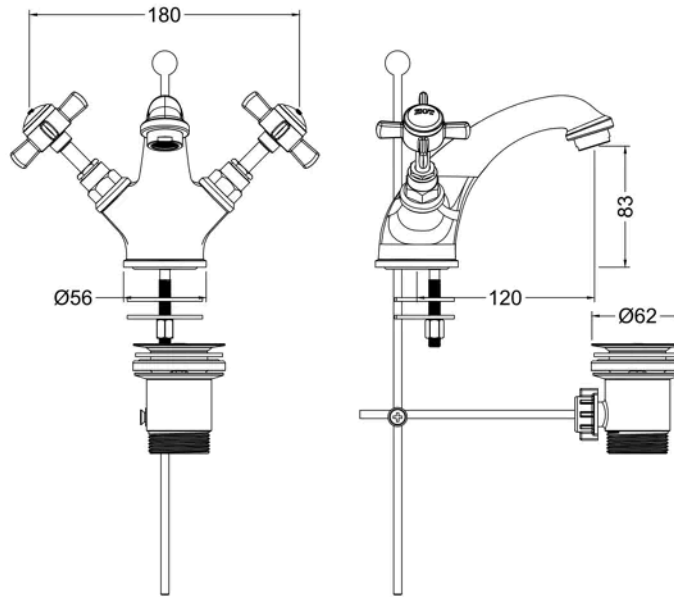

**Sales Code:** I305X

**Barcode:** 5055146112426

**Brand:** nuie

**Description:** nuie Beaumont Chrome Mono Basin Mixer With Pop Up Waste

### Product Dimensions

Product	112 x 62 x 197mm (H x W x D)
Packaged	120 x 215 x 390mm (H x W x D)
Outer Box	395 x 415 x 440mm (H x W x D)
Nett Weight	1.68 kg
Packaged Weight	2.31 kg

### Packaging Details

Label Size (mm)	50 x 100
Label Colour	White
Label Qty	2.0000

### Product Details

Country of Origin	China
Product Material	Brass
Control Type	Manual
Waste Type	Pop-Up
WRAS Approved	No
Valve/Cartridge Type	Screw Down
Colour/Finish	Chrome
Mount Type	Deck
Style	Traditional
Handle Type	Crosshead
TMV2 Approved	No
TMV3 Approved	No
Min Operating Pressure	0.1 Bar
Minimum Operation Pressure	0 Bar
Tap Spout Height	65 mm
Tap Spout Projection	90 mm
Tap Tails Included	Yes
Valve / Cartridge Type	Screw Down
Waste Included	Yes