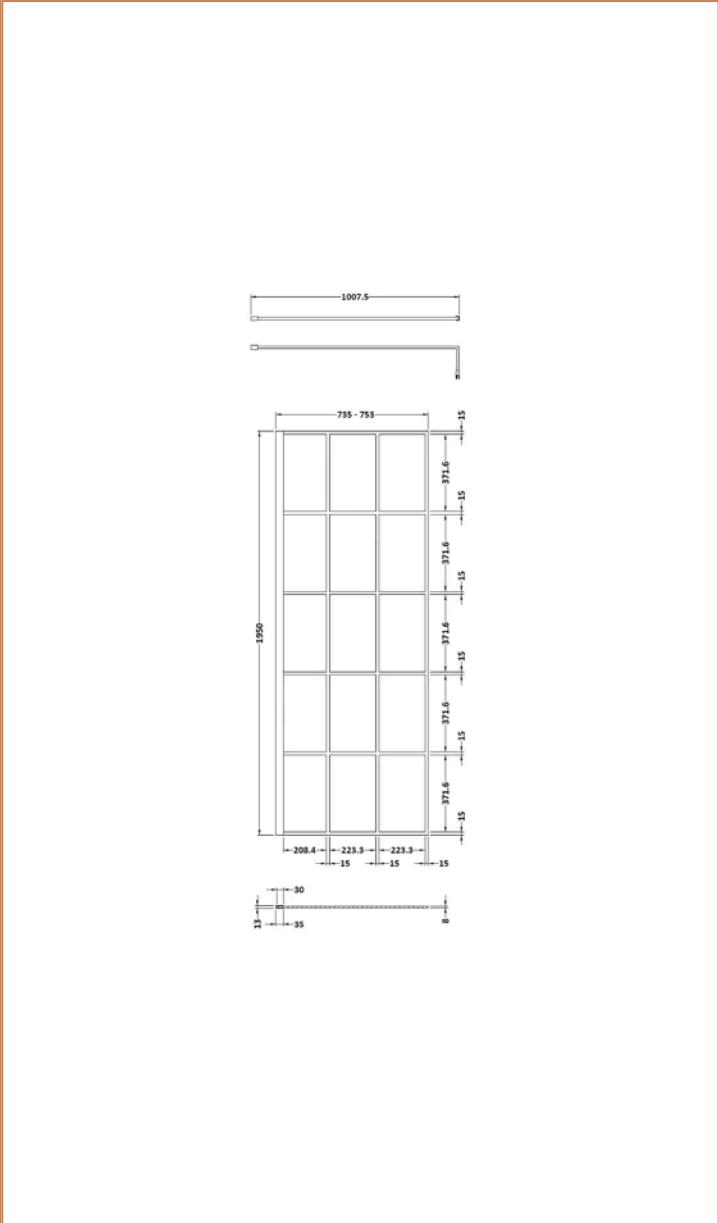

Sales Code: NWSF076

Barcode: 5056883733660

Brand: nuie

Description: nuie 760mm Matt Black Wetroom Panel

Product Dimensions

Product	1950 x 760 x 14mm (H x W x D)
Packaged	65 x 810 x 2010mm (H x W x D)
Nett Weight	34.2 kg
Packaged Weight	34.2 kg

Product Details

Country of Origin	China
Product Material	Aluminium
Colour/Finish	Matt Black
Style	Contemporary
Fixings Included	Yes
Easy Clean	Yes
Adjustment Max	753
Adjustment Min	735
Ce Certified	Yes
Declaration Of Performance	Yes
Easy Fit	No
Enclosure Design	Frameless
Frame Finish	Matt Black
Glass Thickness	8 mm
Handles Included	No
Support Bar Included	Yes
Ukca Certified	Yes