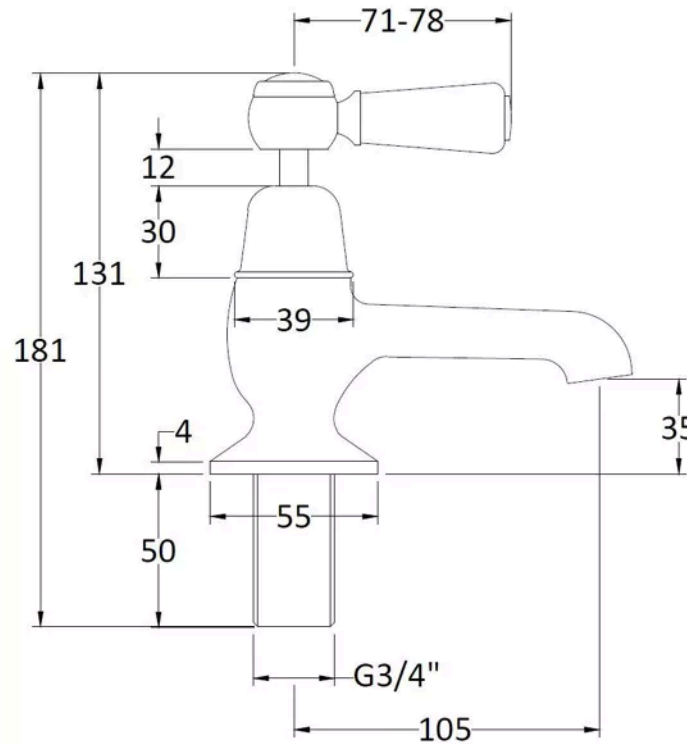

Sales Code: BC302DL

Barcode: 5055275830796

Brand: Hudson Reed

Description: Hudson Reed Topaz Chrome/White Bath Tap With Dome Collar and Lever Handle

Product Dimensions

Product	141 x 66 x 138mm (H x W x D)
Packaged	55 x 160 x 260mm (H x W x D)
Outer Box	360 x 495 x 280mm (H x W x D)
Nett Weight	1.7 kg
Packaged Weight	1.9 kg

Packaging Details

Label Size (mm)	50 x 100
Label Colour	White
Label Qty	1.0000

Product Details

Country of Origin	United Kingdom
Product Material	Brass
Control Type	Manual
WRAS Approved	No
Valve/Cartridge Type	1/4 Turn Ceramic Disc
Colour/Finish	Chrome
Mount Type	Deck
Style	Traditional
Handle Type	Lever
TMV2 Approved	No
TMV3 Approved	No
Pipe Size	22 mm (3/4" BSP)
Min Operating Pressure	0.1 Bar
Minimum Operation Pressure	0 Bar
Tap Spout Height	35 mm
Tap Spout Projection	105 mm
Valve / Cartridge Type	1/4 Turn Ceramic Disc
Waste Included	No