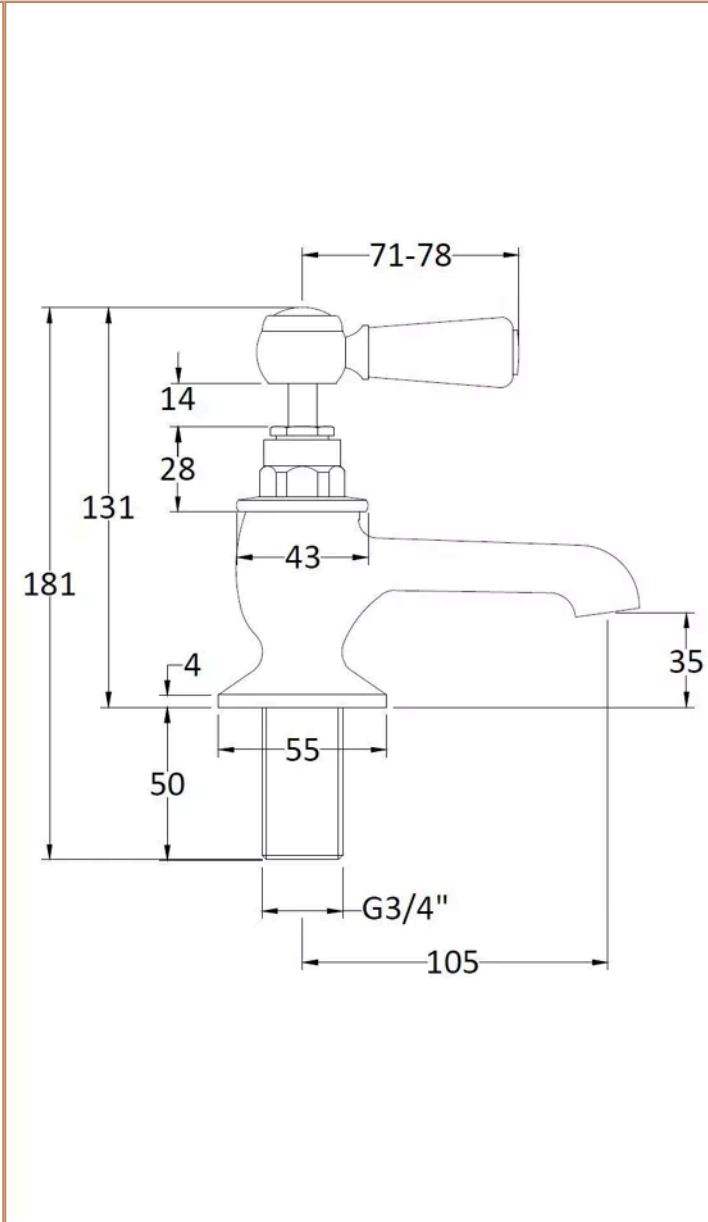

Sales Code:
BC302HL

Barcode: 5055275871454

Brand: Hudson
Reed

Description: Hudson Reed Topaz Chrome/White Bath Tap With Hexagonal Collar and Lever Handle

Product Dimensions

| | |
|-----------------|-------------------------------|
| Product | 141 x 66 x 138mm (H x W x D) |
| Packaged | 55 x 160 x 260mm (H x W x D) |
| Outer Box | 360 x 495 x 280mm (H x W x D) |
| Nett Weight | 1.9 kg |
| Packaged Weight | 1.9 kg |

Packaging Details

| | |
|-----------------|----------|
| Label Size (mm) | 50 x 100 |
| Label Colour | White |
| Label Qty | 1.0000 |

Product Details

| | |
|----------------------------|-----------------------|
| Country of Origin | China |
| Product Material | Brass |
| Control Type | Manual |
| WRAS Approved | No |
| Valve/Cartridge Type | 1/4 Turn Ceramic Disc |
| Colour/Finish | Chrome |
| Mount Type | Deck |
| Style | Traditional |
| Handle Type | Lever |
| TMV2 Approved | No |
| TMV3 Approved | No |
| Pipe Size | 22 mm (3/4" BSP) |
| Min Operating Pressure | 0.1 Bar |
| Minimum Operation Pressure | 0 Bar |
| Tap Spout Height | 35 mm |
| Tap Spout Projection | 105 mm |
| Valve / Cartridge Type | 1/4 Turn Ceramic Disc |
| Waste Included | No |