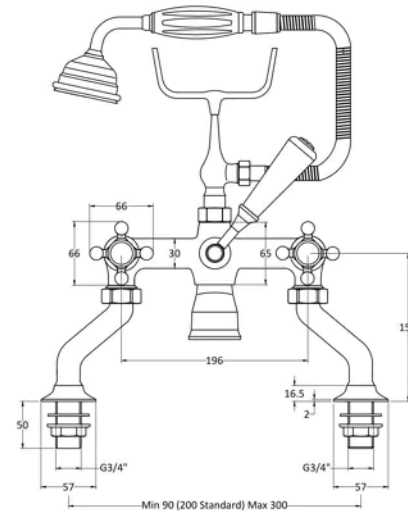

Sales Code:
BC304HX

Barcode: 5055275830680

Brand: Hudson
Reed

Description: Hudson Reed Topaz Chrome/White Deck Mounted Bath Shower Mixer With Hexagonal Collar and Crosshead Handle

Product Dimensions

Product	320 x 350 x 155mm (H x W x D)
Packaged	150 x 232 x 330mm (H x W x D)
Outer Box	320 x 345 x 520mm (H x W x D)
Nett Weight	4.7 kg
Packaged Weight	4.9 kg

Packaging Details

Label Size (mm)	50 x 100
Label Colour	White
Label Qty	1.0000

Product Details

Country of Origin	United Kingdom
Product Material	Brass
Control Type	Manual
WRAS Approved	No
Valve/Cartridge Type	1/4 Turn Ceramic Disc
Colour/Finish	Chrome
Mount Type	Deck
Style	Traditional
Handle Type	Crosshead
TMV2 Approved	No
TMV3 Approved	No
Pipe Size	22 mm (3/4" BSP)
Pipe Centres	90-300
Handset Included	Yes
Hose Included	Yes
Hose Length	1500 mm
Min Operating Pressure	0.2 Bar
Minimum Operation Pressure	0 Bar
Tap Spout Height	62 mm
Tap Spout Projection	121 mm
Valve / Cartridge Type	1/4 Turn Ceramic Disc
Waste Included	No