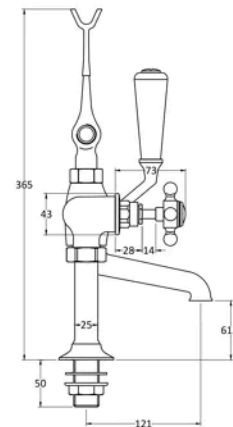

Sales Code:
BC304HX

Barcode: 5055275830680

Brand: Hudson
Reed

Description: Hudson Reed Topaz Chrome/White Deck Mounted Bath Shower Mixer With Hexagonal Collar and Crosshead Handle

Product Dimensions

Product	320 x 350 x 155mm (H x W x D)
Packaged	150 x 232 x 330mm (H x W x D)
Outer Box	320 x 345 x 520mm (H x W x D)
Nett Weight	4.7 kg
Packaged Weight	4.9 kg

Packaging Details

Label Size (mm)	50 x 100
Label Colour	White
Label Qty	1.0000

Product Details

Country of Origin	United Kingdom
Product Material	Brass
Control Type	Manual
WRAS Approved	No
Valve/Cartridge Type	1/4 Turn Ceramic Disc
Colour/Finish	Chrome
Mount Type	Deck
Style	Traditional
Handle Type	Crosshead
TMV2 Approved	No
TMV3 Approved	No
Pipe Size	22 mm (3/4" BSP)
Pipe Centres	90-300
Handset Included	Yes
Hose Included	Yes
Hose Length	1500 mm
Min Operating Pressure	0.2 Bar
Minimum Operation Pressure	0 Bar
Tap Spout Height	62 mm
Tap Spout Projection	121 mm
Valve / Cartridge Type	1/4 Turn Ceramic Disc
Waste Included	No