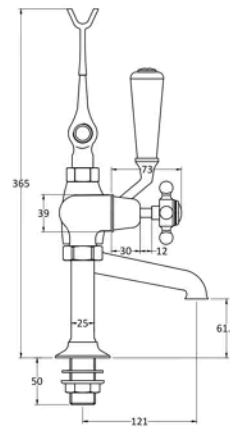

**Sales Code:**  
BC304DX

**Barcode:** 5055275830741

**Brand:** Hudson  
Reed

**Description:** Hudson Reed Topaz Chrome/White Deck Mounted Bath Shower Mixer With Dome Collar and Crosshead Handle

### Product Dimensions

Product	320 x 350 x 155mm (H x W x D)
Packaged	150 x 232 x 330mm (H x W x D)
Outer Box	320 x 345 x 520mm (H x W x D)
Nett Weight	4.28 kg
Packaged Weight	4.92 kg

### Packaging Details

Label Size (mm)	50 x 100
Label Colour	White
Label Qty	1.0000

### Product Details

Country of Origin	United Kingdom
Product Material	Brass
Control Type	Manual
WRAS Approved	No
Valve/Cartridge Type	1/4 Turn Ceramic Disc
Colour/Finish	Chrome
Mount Type	Deck
Style	Traditional
Handle Type	Crosshead
TMV2 Approved	No
TMV3 Approved	No
Pipe Size	22 mm (3/4" BSP)
Pipe Centres	196
Handset Included	Yes
Hose Included	Yes
Hose Length	1500 mm
Min Operating Pressure	0.2 Bar
Minimum Operation Pressure	0 Bar
Tap Spout Height	62 mm
Tap Spout Projection	121 mm
Valve / Cartridge Type	1/4 Turn Ceramic Disc
Waste Included	No