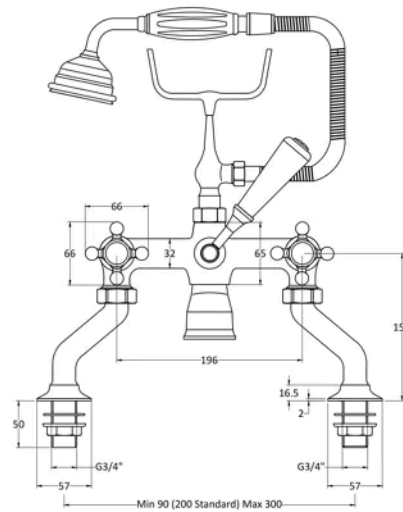

**Sales Code:**  
BC304DX

**Barcode:** 5055275830741

**Brand:** Hudson  
Reed

**Description:** Hudson Reed Topaz Chrome/White Deck Mounted Bath Shower Mixer With Dome Collar and Crosshead Handle

### Product Dimensions

Product	320 x 350 x 155mm (H x W x D)
Packaged	150 x 232 x 330mm (H x W x D)
Outer Box	320 x 345 x 520mm (H x W x D)
Nett Weight	4.28 kg
Packaged Weight	4.92 kg

### Packaging Details

Label Size (mm)	50 x 100
Label Colour	White
Label Qty	1.0000

### Product Details

Country of Origin	United Kingdom
Product Material	Brass
Control Type	Manual
WRAS Approved	No
Valve/Cartridge Type	1/4 Turn Ceramic Disc
Colour/Finish	Chrome
Mount Type	Deck
Style	Traditional
Handle Type	Crosshead
TMV2 Approved	No
TMV3 Approved	No
Pipe Size	22 mm (3/4" BSP)
Pipe Centres	196
Handset Included	Yes
Hose Included	Yes
Hose Length	1500 mm
Min Operating Pressure	0.2 Bar
Minimum Operation Pressure	0 Bar
Tap Spout Height	62 mm
Tap Spout Projection	121 mm
Valve / Cartridge Type	1/4 Turn Ceramic Disc
Waste Included	No