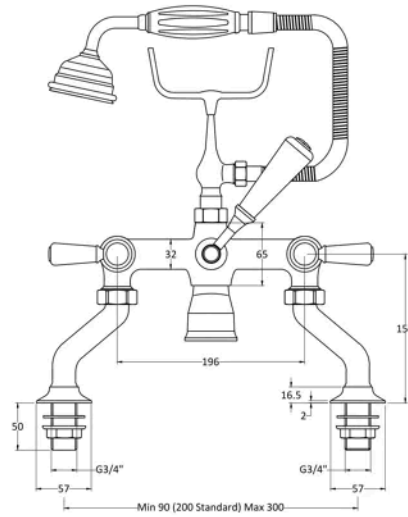

Sales Code:
BC304HL

Barcode: 5055275871492

Brand: Hudson
Reed

Description: Hudson Reed Topaz Chrome/White Bath Shower Mixer With Hexagonal Collar and Lever Handle

Product Dimensions

Product	320 x 350 x 155mm (H x W x D)
Packaged	150 x 232 x 330mm (H x W x D)
Outer Box	330 x 520 x 360mm (H x W x D)
Nett Weight	4.9 kg
Packaged Weight	4.9 kg

Packaging Details

Label Size (mm)	50 x 100
Label Colour	White
Label Qty	1.0000

Product Details

Country of Origin	China
Product Material	Brass
Control Type	Manual
WRAS Approved	No
Valve/Cartridge Type	1/4 Turn Ceramic Disc
Colour/Finish	Chrome
Mount Type	Deck
Style	Traditional
Handle Type	Lever
TMV2 Approved	No
TMV3 Approved	No
Pipe Size	22 mm (3/4" BSP)
Pipe Centres	90-300
Handset Included	Yes
Hose Included	Yes
Hose Length	1500 mm
Min Operating Pressure	0.2 Bar
Minimum Operation Pressure	0 Bar
Tap Spout Height	62 mm
Tap Spout Projection	121 mm
Valve / Cartridge Type	1/4 Turn Ceramic Disc
Waste Included	No