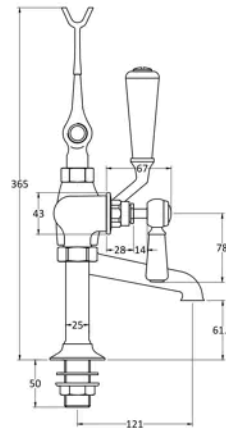

Sales Code:
BC304HL

Barcode: 5055275871492

Brand: Hudson
Reed

Description: Hudson Reed Topaz Chrome/White Bath Shower Mixer With Hexagonal Collar and Lever Handle

Product Dimensions

Product	320 x 350 x 155mm (H x W x D)
Packaged	150 x 232 x 330mm (H x W x D)
Outer Box	330 x 520 x 360mm (H x W x D)
Nett Weight	4.9 kg
Packaged Weight	4.9 kg

Packaging Details

Label Size (mm)	50 x 100
Label Colour	White
Label Qty	1.0000

Product Details

Country of Origin	China
Product Material	Brass
Control Type	Manual
WRAS Approved	No
Valve/Cartridge Type	1/4 Turn Ceramic Disc
Colour/Finish	Chrome
Mount Type	Deck
Style	Traditional
Handle Type	Lever
TMV2 Approved	No
TMV3 Approved	No
Pipe Size	22 mm (3/4" BSP)
Pipe Centres	90-300
Handset Included	Yes
Hose Included	Yes
Hose Length	1500 mm
Min Operating Pressure	0.2 Bar
Minimum Operation Pressure	0 Bar
Tap Spout Height	62 mm
Tap Spout Projection	121 mm
Valve / Cartridge Type	1/4 Turn Ceramic Disc
Waste Included	No