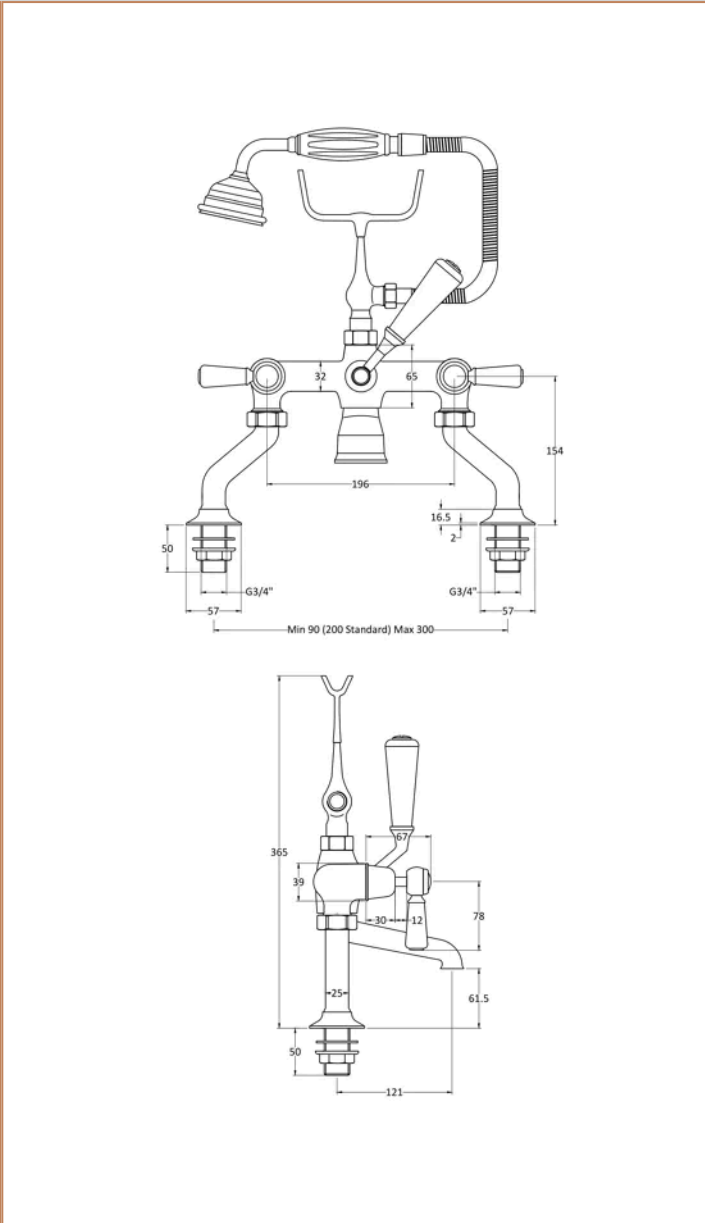

Sales Code:
BC304DL

Barcode: 5055275830802

Brand: Hudson
Reed

Description: Hudson Reed Topaz Chrome/White Deck Mounted Bath Shower Mixer With Lever Handle

Product Dimensions

Product	320 x 350 x 155mm (H x W x D)
Packaged	150 x 232 x 330mm (H x W x D)
Outer Box	330 x 520 x 360mm (H x W x D)
Nett Weight	4.7 kg
Packaged Weight	4.9 kg

Packaging Details

Label Size (mm)	50 x 100
Label Colour	White
Label Qty	1.0000

Product Details

Country of Origin	United Kingdom
Product Material	Brass
Control Type	Manual
WRAS Approved	No
Valve/Cartridge Type	1/4 Turn Ceramic Disc
Colour/Finish	Chrome
Mount Type	Deck
Style	Traditional
Handle Type	Lever
TMV2 Approved	No
TMV3 Approved	No
Pipe Size	22 mm (3/4" BSP)
Pipe Centres	90-300
Handset Included	Yes
Hose Included	Yes
Hose Length	1500 mm
Min Operating Pressure	0.2 Bar
Minimum Operation Pressure	0 Bar
Tap Spout Height	62 mm
Tap Spout Projection	121 mm
Valve / Cartridge Type	1/4 Turn Ceramic Disc
Waste Included	No