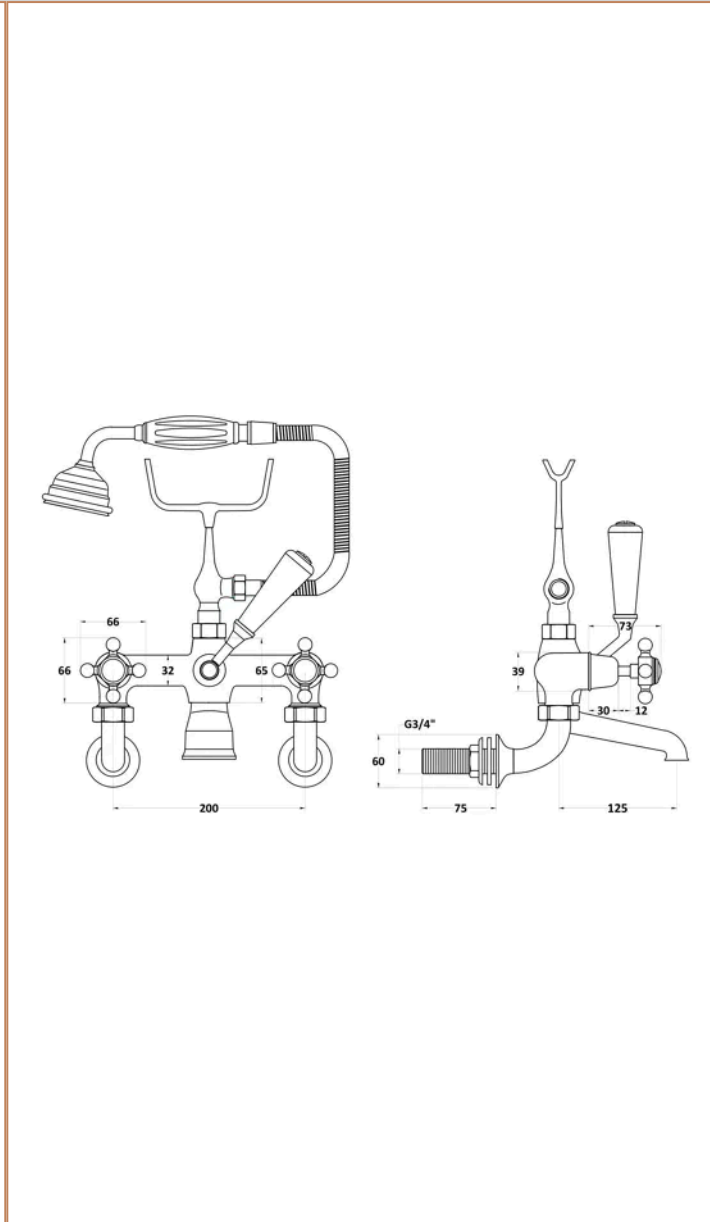

Sales Code:
BC304DXWM

Barcode: 5055275895610

Brand: Hudson
Reed

Description: Hudson Reed Topaz Chrome/White Wall Mounted Bath Shower Mixer With Dome Collar and Crosshead Handle

Product Dimensions

Product	320 x 350 x 155mm (H x W x D)
Packaged	150 x 232 x 330mm (H x W x D)
Outer Box	320 x 345 x 520mm (H x W x D)
Nett Weight	4.7 kg
Packaged Weight	4.9 kg

Packaging Details

Label Size (mm)	50 x 100
Label Colour	White
Label Qty	1.0000

Product Details

Country of Origin	China
Product Material	Brass
Control Type	Manual
WRAS Approved	No
Valve/Cartridge Type	1/4 Turn Ceramic Disc
Colour/Finish	Chrome
Mount Type	Wall Hung
Style	Traditional
Handle Type	Crosshead
TMV2 Approved	No
TMV3 Approved	No
Pipe Size	22 mm (3/4" BSP)
Pipe Centres	196
Handset Included	Yes
Hose Included	Yes
Hose Length	1500 mm
Min Operating Pressure	0.2 Bar
Minimum Operation Pressure	0 Bar
Tap Spout Projection	121 mm
Valve / Cartridge Type	1/4 Turn Ceramic Disc
Waste Included	No