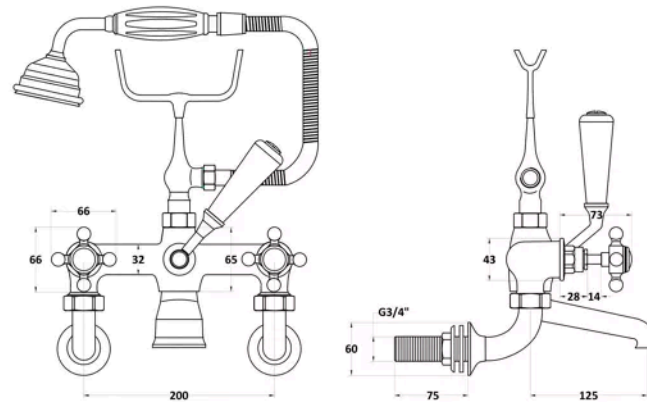

Sales Code:
BC304HXWM

Barcode: 5055275895634

Brand: Hudson
Reed

Description: Hudson Reed Topaz Chrome/White Wall Mounted Bath Shower Mixer With Hexagonal Collar and Crosshead Handle

Product Dimensions

Product	320 x 350 x 155mm (H x W x D)
Packaged	150 x 232 x 330mm (H x W x D)
Outer Box	320 x 345 x 520mm (H x W x D)
Nett Weight	4.7 kg
Packaged Weight	4.9 kg

Packaging Details

Label Size (mm)	50 x 100
Label Colour	White
Label Qty	1.0000

Product Details

Country of Origin	China
Product Material	Brass
Control Type	Manual
WRAS Approved	No
Valve/Cartridge Type	1/4 Turn Ceramic Disc
Colour/Finish	Chrome
Mount Type	Wall Hung
Style	Traditional
Handle Type	Crosshead
TMV2 Approved	No
TMV3 Approved	No
Pipe Size	22 mm (3/4" BSP)
Pipe Centres	196
Handset Included	Yes
Hose Included	Yes
Hose Length	1500 mm
Min Operating Pressure	0.2 Bar
Minimum Operation Pressure	0 Bar
Tap Spout Projection	121 mm
Valve / Cartridge Type	1/4 Turn Ceramic Disc
Waste Included	No