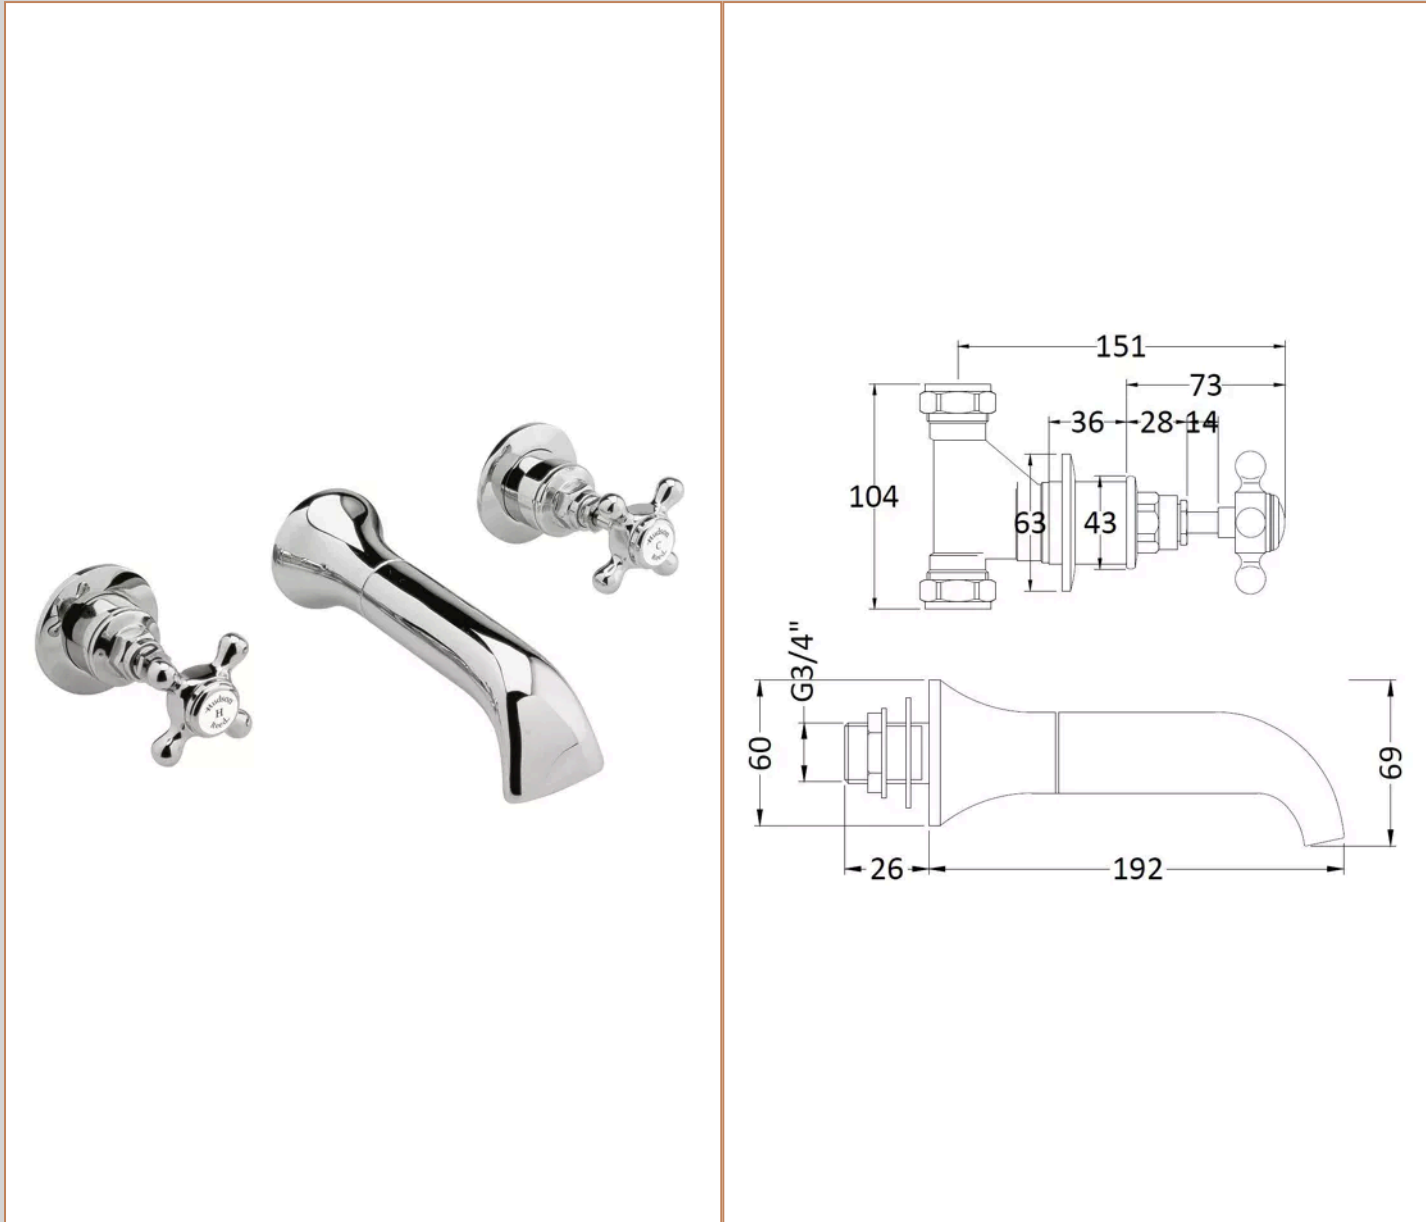

Sales Code:
BC309HX

Barcode: 5055275830710

Brand: Hudson
Reed

Description: Hudson Reed Topaz Chrome/White Wall Mounted Bath Tap With Hexagonal Collar and Crosshead Handle

Product Dimensions

Product	69 x 218mm (H x D)
Packaged	85 x 185 x 270mm (H x W x D)
Outer Box	400 x 280 x 560mm (H x W x D)
Nett Weight	2.3 kg
Packaged Weight	2.5 kg

Packaging Details

Label Size (mm)	50 x 100
Label Colour	White
Label Qty	1.0000

Product Details

Country of Origin	United Kingdom
Product Material	Brass
Control Type	Manual
WRAS Approved	No
Valve/Cartridge Type	1/4 Turn Ceramic Disc
Colour/Finish	Chrome
Mount Type	Wall Hung
Style	Traditional
Handle Type	Crosshead
TMV2 Approved	No
TMV3 Approved	No
Pipe Size	22 mm (3/4" BSP)
Min Operating Pressure	0.1 Bar
Minimum Operation Pressure	0 Bar
Tap Spout Projection	192 mm
Valve / Cartridge Type	1/4 Turn Ceramic Disc
Waste Included	No