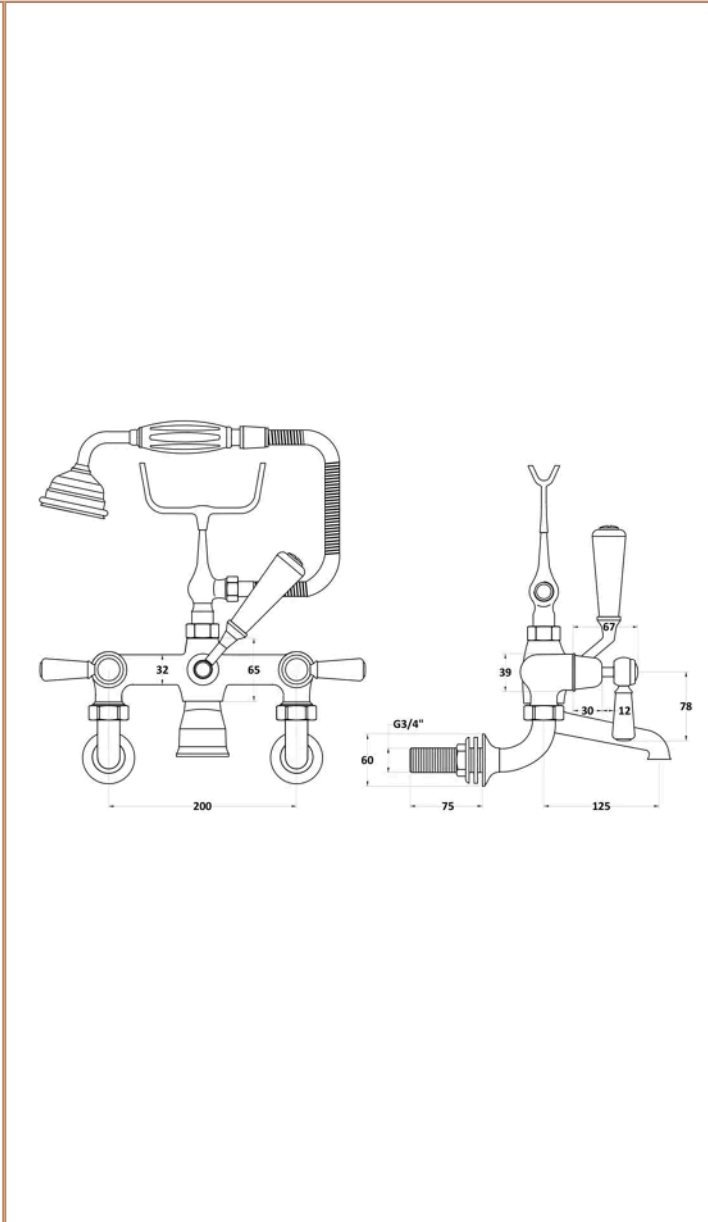

**Sales Code:**  
BC304DLWM

**Barcode:** 5055275895603

**Brand:** Hudson  
Reed

**Description:** Hudson Reed Topaz Chrome/White Wall Mounted Bath Shower Mixer With Dome Collar and Lever Handle

**Product Dimensions**

Product	320 x 350 x 155mm (H x W x D)
Packaged	150 x 232 x 330mm (H x W x D)
Outer Box	330 x 520 x 360mm (H x W x D)
Nett Weight	4.7 kg
Packaged Weight	4.9 kg

**Packaging Details**

Label Size (mm)	50 x 100
Label Colour	White
Label Qty	1.0000

**Product Details**

Country of Origin	China
Product Material	Brass
Control Type	Manual
WRAS Approved	No
Valve/Cartridge Type	1/4 Turn Ceramic Disc
Colour/Finish	Chrome
Mount Type	Wall Hung
Style	Traditional
Handle Type	Lever
TMV2 Approved	No
TMV3 Approved	No
Pipe Size	22 mm (3/4" BSP)
Pipe Centres	196
Handset Included	Yes
Hose Included	Yes
Hose Length	1500 mm
Min Operating Pressure	0.2 Bar
Minimum Operation Pressure	0 Bar
Tap Spout Projection	121 mm
Valve / Cartridge Type	1/4 Turn Ceramic Disc
Waste Included	No