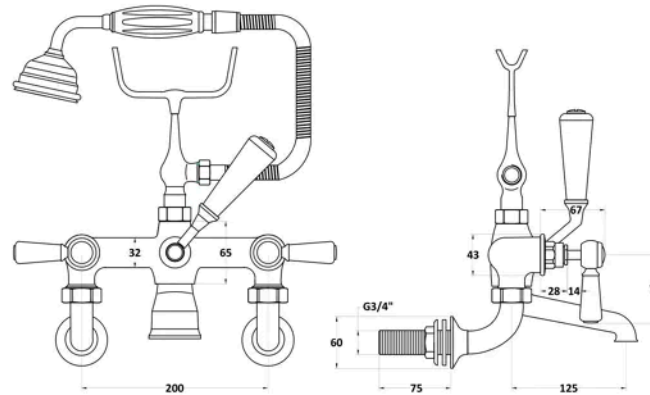

Sales Code:
BC304HLWM

Barcode: 5055275895627

Brand: Hudson
Reed

Description: Hudson Reed Topaz Chrome/White Wall Mounted Bath Shower Mixer With Hexagonal Collar and Lever Handle

Product Dimensions

Product	320 x 350 x 155mm (H x W x D)
Packaged	150 x 232 x 330mm (H x W x D)
Outer Box	330 x 520 x 360mm (H x W x D)
Nett Weight	4.7 kg
Packaged Weight	4.9 kg

Packaging Details

Label Size (mm)	50 x 100
Label Colour	White
Label Qty	1.0000

Product Details

Country of Origin	China
Product Material	Brass
Control Type	Manual
WRAS Approved	No
Valve/Cartridge Type	1/4 Turn Ceramic Disc
Colour/Finish	Chrome
Mount Type	Wall Hung
Style	Traditional
Handle Type	Lever
TMV2 Approved	No
TMV3 Approved	No
Pipe Size	22 mm (3/4" BSP)
Pipe Centres	196
Handset Included	Yes
Hose Included	Yes
Hose Length	1500 mm
Min Operating Pressure	0.2 Bar
Minimum Operation Pressure	0 Bar
Tap Spout Projection	121 mm
Valve / Cartridge Type	1/4 Turn Ceramic Disc
Waste Included	No