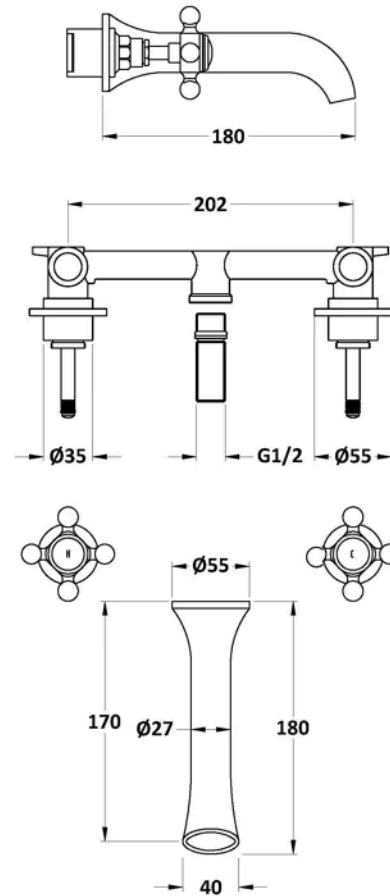

Sales Code:
BC317HX

Barcode: 5056211853190

Brand: Hudson
Reed

Description: Hudson Reed Topaz Chrome/White 3 Tap Hole Wall Mounted Basin Mixer With Hexagonal Collar and Crosshead Handle

Product Dimensions

Product	55 x 180mm (H x D)
Packaged	65 x 350 x 213mm (H x W x D)
Nett Weight	1.7 kg
Packaged Weight	2 kg

Packaging Details

Label Size (mm)	50 x 100
Label Colour	White
Label Qty	1.0000

Product Details

Country of Origin	China
Product Material	Brass
Control Type	Manual
WRAS Approved	No
Valve/Cartridge Type	1/4 Turn Ceramic Disc
Colour/Finish	Chrome
Mount Type	Wall Hung
Style	Traditional
Handle Type	Crosshead
TMV2 Approved	No
TMV3 Approved	No
Min Operating Pressure	0.1 Bar
Minimum Operation Pressure	0 Bar
Tap Spout Projection	180 mm
Valve / Cartridge Type	1/4 Turn Ceramic Disc
Waste Included	No