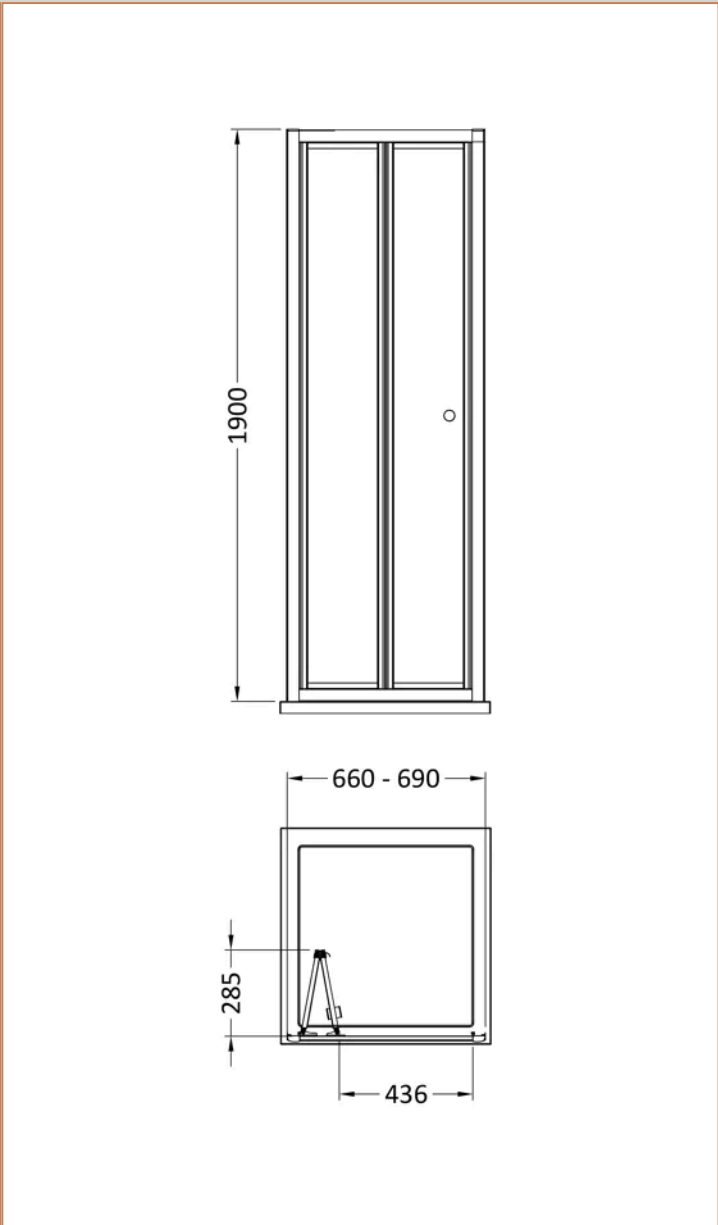

**Sales Code:** SMBD7-E6

**Barcode:** 5056678433508

**Brand:** nuie

**Description:** nuie Rene 700mm Chrome Bi-fold Shower Door

**Product Dimensions**

Product	1900 x 690 x 39mm (H x W x D)
Packaged	1955 x 695 x 85mm (H x W x D)
Nett Weight	19.6 kg
Packaged Weight	19.6 kg

**Product Details**

Country of Origin	China
Product Material	Aluminium
Colour/Finish	Chrome
Style	Contemporary
Handle Type	Knob
Fixings Included	Yes
Easy Clean	No
Adjustment Max	690
Adjustment Min	660
Ce Certified	Yes
Easy Fit	Yes
Enclosure Design	Framed
Entry Width	436 mm
Frame Finish	Chrome
Glass Thickness	4 mm
Handle Material	ABS
Handles Included	Yes
No. Doors	1
Wheel Type	Captive and Fixed