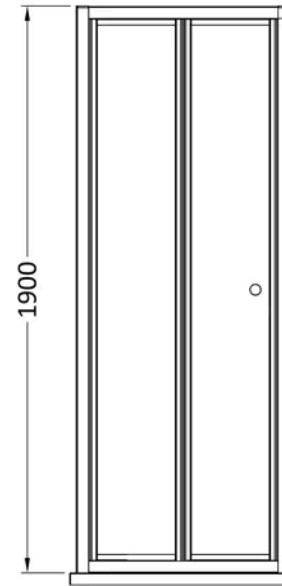

Sales Code: SMBD76-E6

Barcode: 5056678433515

Brand: nuie

Description: nuie Rene 760mm Chrome Bi-fold Shower Door

Product Dimensions

Product	1900 x 750 x 39mm (H x W x D)
Packaged	1955 x 755 x 85mm (H x W x D)
Nett Weight	22.8 kg
Packaged Weight	22.8 kg

Product Details

Country of Origin	China
Product Material	Aluminium
Colour/Finish	Chrome
Style	Contemporary
Handle Type	Knob
Fixings Included	Yes
Easy Clean	No
Adjustment Max	750
Adjustment Min	710
Ce Certified	Yes
Easy Fit	Yes
Enclosure Design	Framed
Entry Width	516 mm
Frame Finish	Chrome
Glass Thickness	4 mm
Handle Material	ABS
Handles Included	Yes
No. Doors	1
Wheel Type	Captive and Fixed