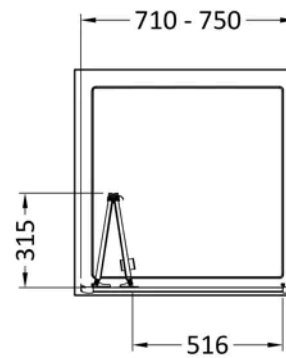

Sales Code: SMBD76-E6

Barcode: 5056678433515

Brand: nuie

Description: nuie Rene 760mm Chrome Bi-fold Shower Door

Product Dimensions

Product	1900 x 750 x 39mm (H x W x D)
Packaged	1955 x 755 x 85mm (H x W x D)
Nett Weight	22.8 kg
Packaged Weight	22.8 kg

Product Details

Country of Origin	China
Product Material	Aluminium
Colour/Finish	Chrome
Style	Contemporary
Handle Type	Knob
Fixings Included	Yes
Easy Clean	No
Adjustment Max	750
Adjustment Min	710
Ce Certified	Yes
Easy Fit	Yes
Enclosure Design	Framed
Entry Width	516 mm
Frame Finish	Chrome
Glass Thickness	4 mm
Handle Material	ABS
Handles Included	Yes
No. Doors	1
Wheel Type	Captive and Fixed