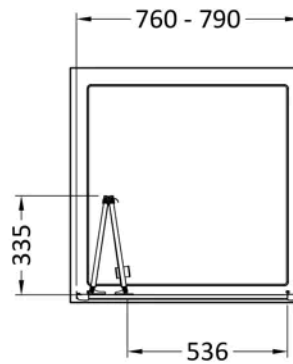

Sales Code: SMBD8-E6

Barcode: 5056678433522

Brand: nuie

Description: nuie Rene 800mm Chrome Bi-fold Shower Door

Product Dimensions

Product	1900 x 790 x 39mm (H x W x D)
Packaged	1955 x 795 x 85mm (H x W x D)
Nett Weight	24.3 kg
Packaged Weight	24.3 kg

Product Details

Country of Origin	China
Product Material	Aluminium
Colour/Finish	Chrome
Style	Contemporary
Handle Type	Knob
Fixings Included	Yes
Easy Clean	No
Adjustment Max	790
Adjustment Min	760
Ce Certified	Yes
Easy Fit	Yes
Enclosure Design	Framed
Entry Width	536 mm
Frame Finish	Chrome
Glass Thickness	4 mm
Handle Material	ABS
Handles Included	Yes
No. Doors	1
Wheel Type	Captive and Fixed