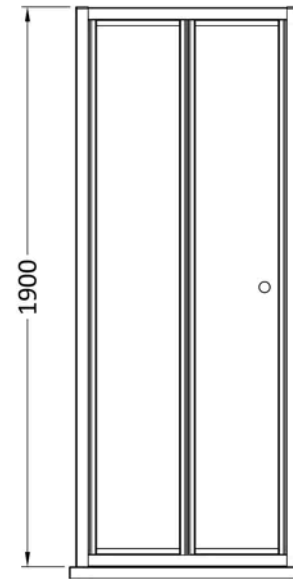

Sales Code: SMBD8-E6

Barcode: 5056678433522

Brand: nuie

Description: nuie Rene 800mm Chrome Bi-fold Shower Door

Product Dimensions

Product	1900 x 790 x 39mm (H x W x D)
Packaged	1955 x 795 x 85mm (H x W x D)
Nett Weight	24.3 kg
Packaged Weight	24.3 kg

Product Details

Country of Origin	China
Product Material	Aluminium
Colour/Finish	Chrome
Style	Contemporary
Handle Type	Knob
Fixings Included	Yes
Easy Clean	No
Adjustment Max	790
Adjustment Min	760
Ce Certified	Yes
Easy Fit	Yes
Enclosure Design	Framed
Entry Width	536 mm
Frame Finish	Chrome
Glass Thickness	4 mm
Handle Material	ABS
Handles Included	Yes
No. Doors	1
Wheel Type	Captive and Fixed