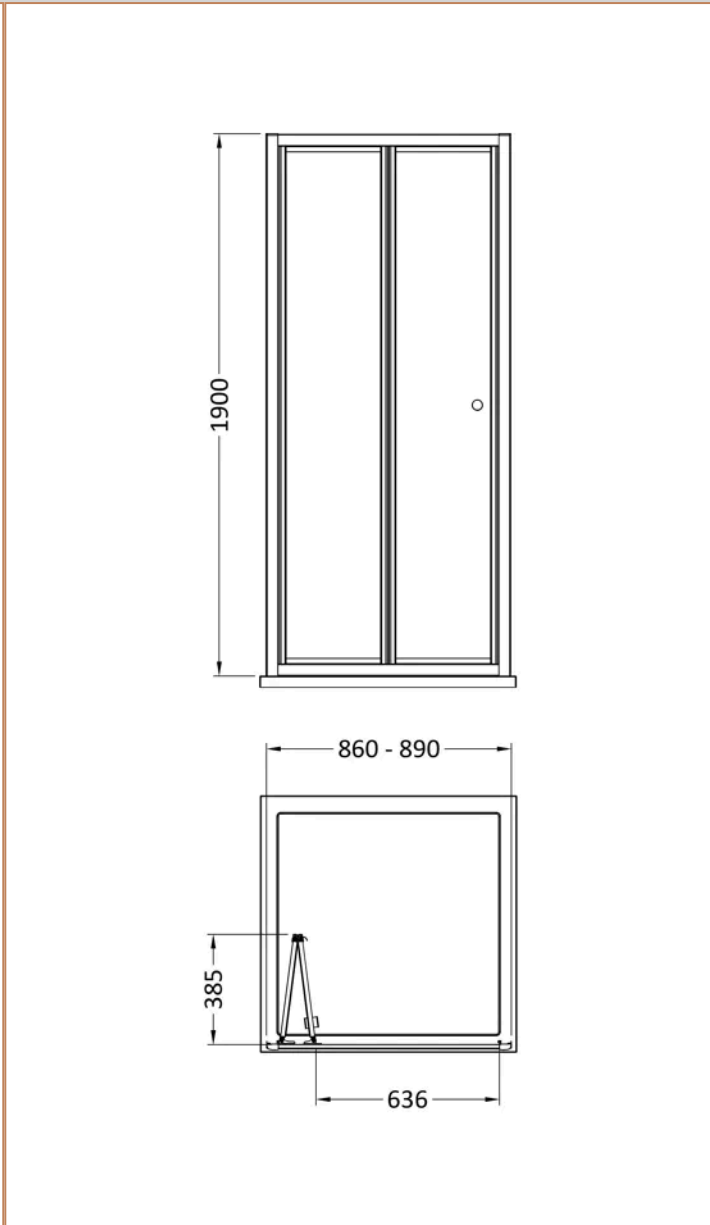

Sales Code: SMBD9-E6

Barcode: 5056678433539

Brand: nuie

Description: nuie Rene 900mm Chrome Bi-fold Shower Door

Product Dimensions

Product	1900 x 890 x 39mm (H x W x D)
Packaged	1955 x 895 x 85mm (H x W x D)
Nett Weight	26.7 kg
Packaged Weight	26.7 kg

Product Details

Country of Origin	China
Product Material	Aluminium
Colour/Finish	Chrome
Style	Contemporary
Handle Type	Knob
Fixings Included	Yes
Easy Clean	No
Adjustment Max	890
Adjustment Min	860
Ce Certified	Yes
Easy Fit	Yes
Enclosure Design	Framed
Entry Width	636 mm
Frame Finish	Chrome
Glass Thickness	4 mm
Handle Material	ABS
Handles Included	Yes
No. Doors	1
Wheel Type	Captive and Fixed