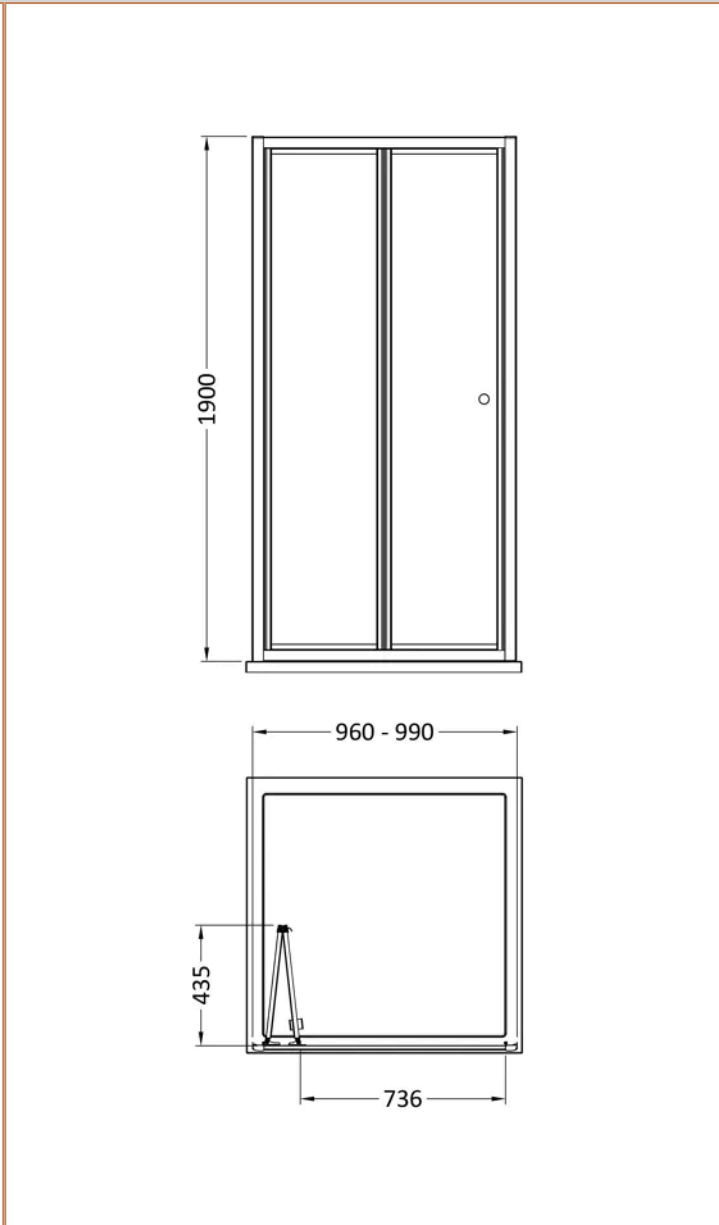

Sales Code: SMBD10-E6

Barcode: 5056678433546

Brand: nuie

Description: nuie Rene 1000mm Chrome Bi-fold Shower Door

Product Dimensions

| | |
|-----------------|-------------------------------|
| Product | 1900 x 990 x 39mm (H x W x D) |
| Packaged | 1955 x 995 x 85mm (H x W x D) |
| Nett Weight | 28.2 kg |
| Packaged Weight | 28.2 kg |

Product Details

| | |
|-------------------|-------------------|
| Country of Origin | China |
| Product Material | Aluminium |
| Colour/Finish | Chrome |
| Style | Contemporary |
| Handle Type | Knob |
| Fixings Included | Yes |
| Easy Clean | No |
| Adjustment Max | 990 |
| Adjustment Min | 960 |
| Ce Certified | Yes |
| Easy Fit | Yes |
| Enclosure Design | Framed |
| Entry Width | 736 mm |
| Frame Finish | Chrome |
| Glass Thickness | 4 mm |
| Handle Material | ABS |
| Handles Included | Yes |
| No. Doors | 1 |
| Wheel Type | Captive and Fixed |