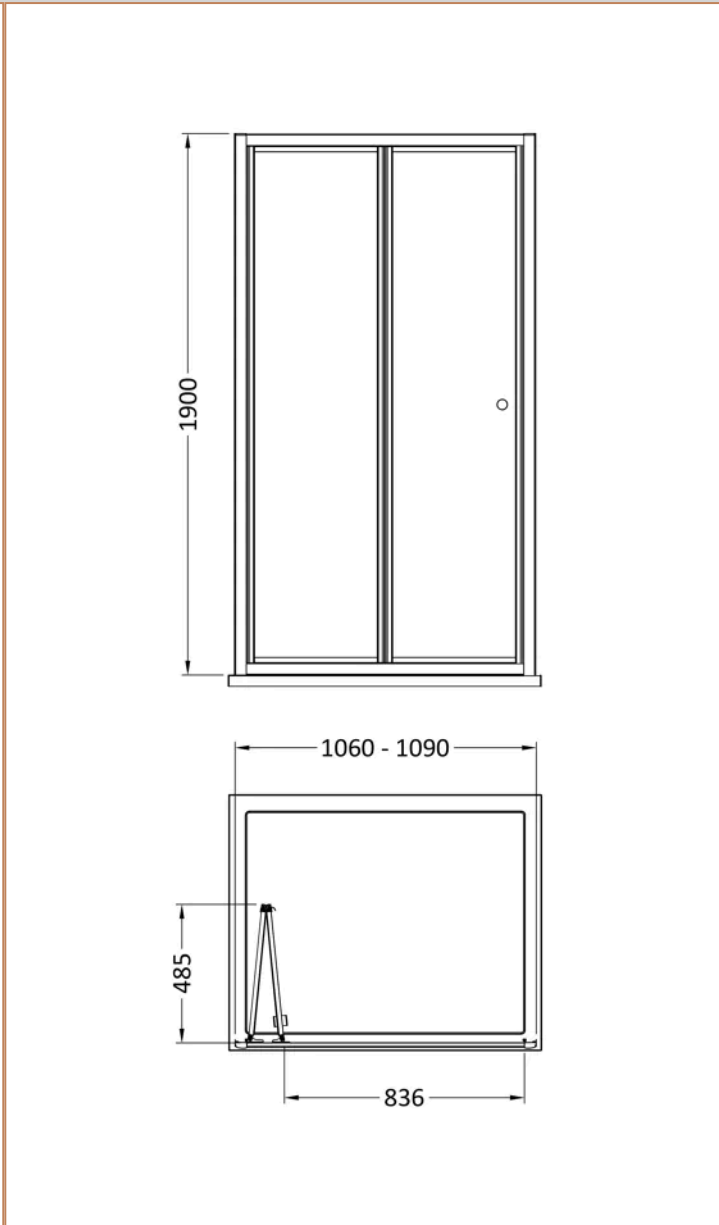

Sales Code: SMBD11-E6

Barcode: 5056678433553

Brand: nuie

Description: nuie Rene 1100mm Chrome Bi-fold Shower Door

Product Dimensions

Product	1900 x 1090 x 39mm (H x W x D)
Packaged	1955 x 1095 x 85mm (H x W x D)
Nett Weight	28.3 kg
Packaged Weight	28.3 kg

Product Details

Country of Origin	China
Product Material	Aluminium
Colour/Finish	Chrome
Style	Contemporary
Handle Type	Knob
Fixings Included	Yes
Easy Clean	No
Adjustment Max	1090
Adjustment Min	1060
Ce Certified	Yes
Easy Fit	Yes
Enclosure Design	Framed
Entry Width	836 mm
Frame Finish	Chrome
Glass Thickness	4 mm
Handle Material	ABS
Handles Included	Yes
No. Doors	1
Wheel Type	Captive and Fixed