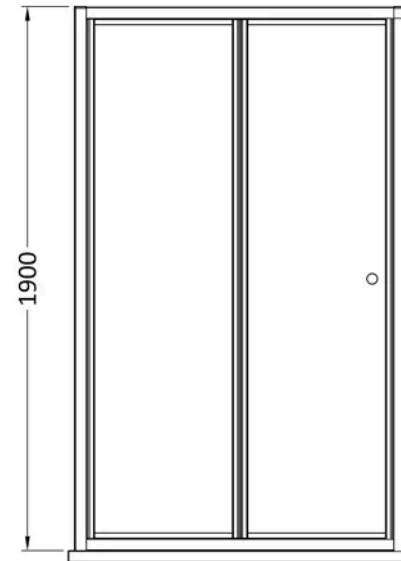

Sales Code: SMBD12-E6

Barcode: 5056678433560

Brand: nuie

Description: nuie Rene 1200mm Chrome Bi-fold Shower Door

Product Dimensions

Product	1900 x 1190 x 39mm (H x W x D)
Packaged	1955 x 1195 x 85mm (H x W x D)
Nett Weight	30.2 kg
Packaged Weight	30.2 kg

Product Details

Country of Origin	China
Product Material	Aluminium
Colour/Finish	Chrome
Style	Contemporary
Handle Type	Knob
Fixings Included	Yes
Easy Clean	No
Adjustment Max	1190
Adjustment Min	1160
Ce Certified	Yes
Easy Fit	Yes
Enclosure Design	Framed
Entry Width	936 mm
Frame Finish	Chrome
Glass Thickness	4 mm
Handle Material	ABS
Handles Included	Yes
No. Doors	1
Swing In Dimension	535 mm
Wheel Type	Captive and Fixed