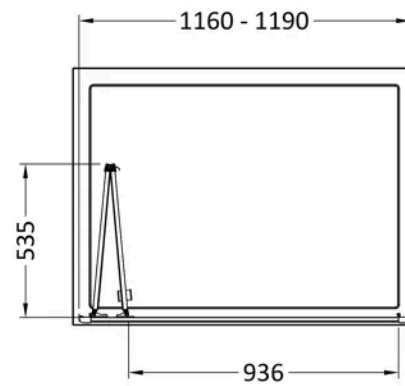

Sales Code: SMBD12-E6

Barcode: 5056678433560

Brand: nuie

Description: nuie Rene 1200mm Chrome Bi-fold Shower Door

Product Dimensions

Product	1900 x 1190 x 39mm (H x W x D)
Packaged	1955 x 1195 x 85mm (H x W x D)
Nett Weight	30.2 kg
Packaged Weight	30.2 kg

Product Details

Country of Origin	China
Product Material	Aluminium
Colour/Finish	Chrome
Style	Contemporary
Handle Type	Knob
Fixings Included	Yes
Easy Clean	No
Adjustment Max	1190
Adjustment Min	1160
Ce Certified	Yes
Easy Fit	Yes
Enclosure Design	Framed
Entry Width	936 mm
Frame Finish	Chrome
Glass Thickness	4 mm
Handle Material	ABS
Handles Included	Yes
No. Doors	1
Swing In Dimension	535 mm
Wheel Type	Captive and Fixed