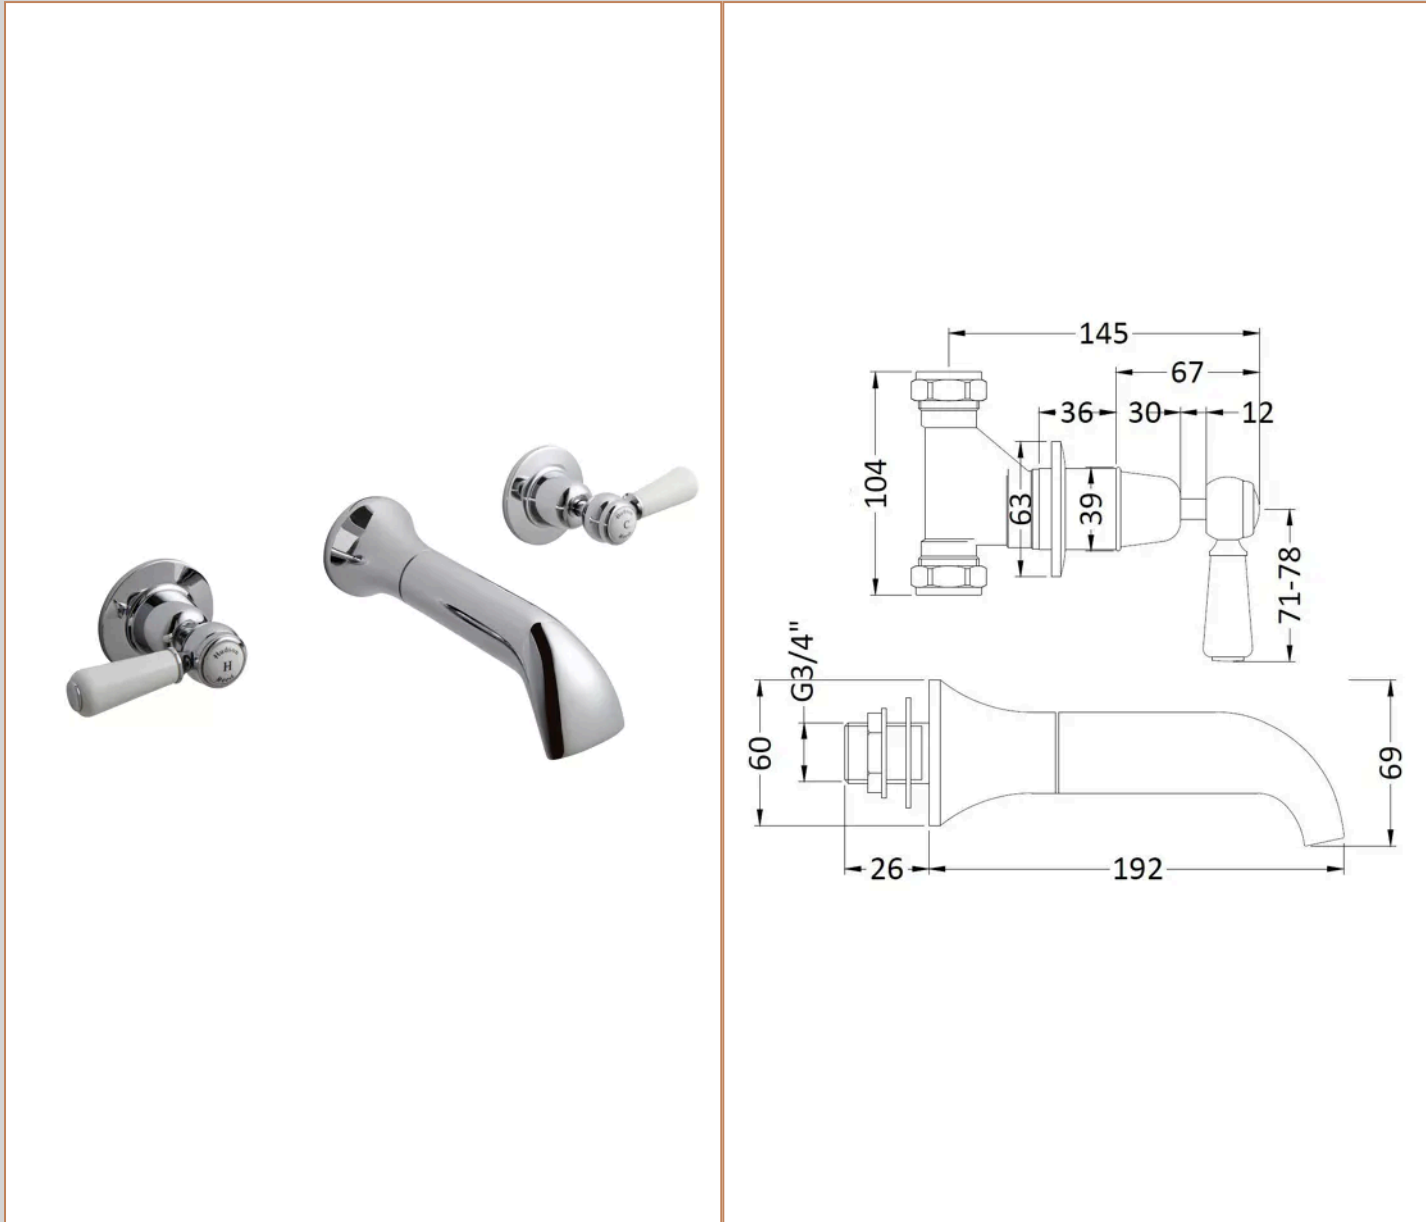

Sales Code:
BC309DL

Barcode: 5055275830833

Brand: Hudson
Reed

Description: Hudson Reed Topaz Chrome/White Wall Mounted Bath Tap With Dome Collar and Lever Handle

Product Dimensions

Product	69 x 218mm (H x D)
Packaged	85 x 185 x 270mm (H x W x D)
Outer Box	640 x 450 x 200mm (H x W x D)
Nett Weight	2.3 kg
Packaged Weight	2.5 kg

Packaging Details

Label Size (mm)	50 x 100
Label Colour	White
Label Qty	1.0000

Product Details

Country of Origin	United Kingdom
Product Material	Brass
Control Type	Manual
WRAS Approved	No
Valve/Cartridge Type	1/4 Turn Ceramic Disc
Colour/Finish	Chrome
Mount Type	Wall Hung
Style	Traditional
Handle Type	Lever
TMV2 Approved	No
TMV3 Approved	No
Pipe Size	22 mm (3/4" BSP)
Min Operating Pressure	0.1 Bar
Minimum Operation Pressure	0 Bar
Tap Spout Projection	192 mm
Valve / Cartridge Type	1/4 Turn Ceramic Disc
Waste Included	No