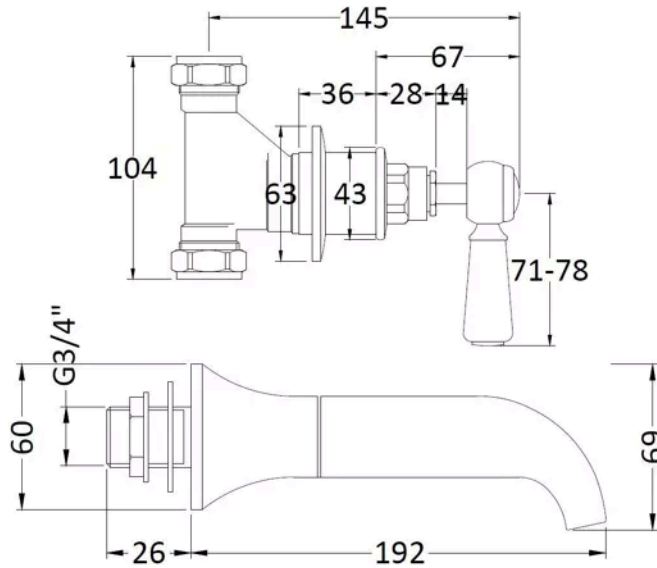

Sales Code:
BC309HL

Barcode: 5055275871478

Brand: Hudson
Reed

Description: Hudson Reed Topaz Chrome/White Wall Mounted Bath Tap With Hexagonal Collar and Lever Handle

Product Dimensions

Product	69 x 218mm (H x D)
Packaged	85 x 185 x 270mm (H x W x D)
Outer Box	640 x 450 x 200mm (H x W x D)
Nett Weight	2.5 kg
Packaged Weight	2.5 kg

Packaging Details

Label Size (mm)	50 x 100
Label Colour	White
Label Qty	1.0000

Product Details

Country of Origin	China
Product Material	Brass
Control Type	Manual
WRAS Approved	No
Valve/Cartridge Type	1/4 Turn Ceramic Disc
Colour/Finish	Chrome
Mount Type	Wall Hung
Style	Traditional
Handle Type	Lever
TMV2 Approved	No
TMV3 Approved	No
Pipe Size	22 mm (3/4" BSP)
Min Operating Pressure	0.1 Bar
Minimum Operation Pressure	0 Bar
Tap Spout Projection	192 mm
Valve / Cartridge Type	1/4 Turn Ceramic Disc
Waste Included	No