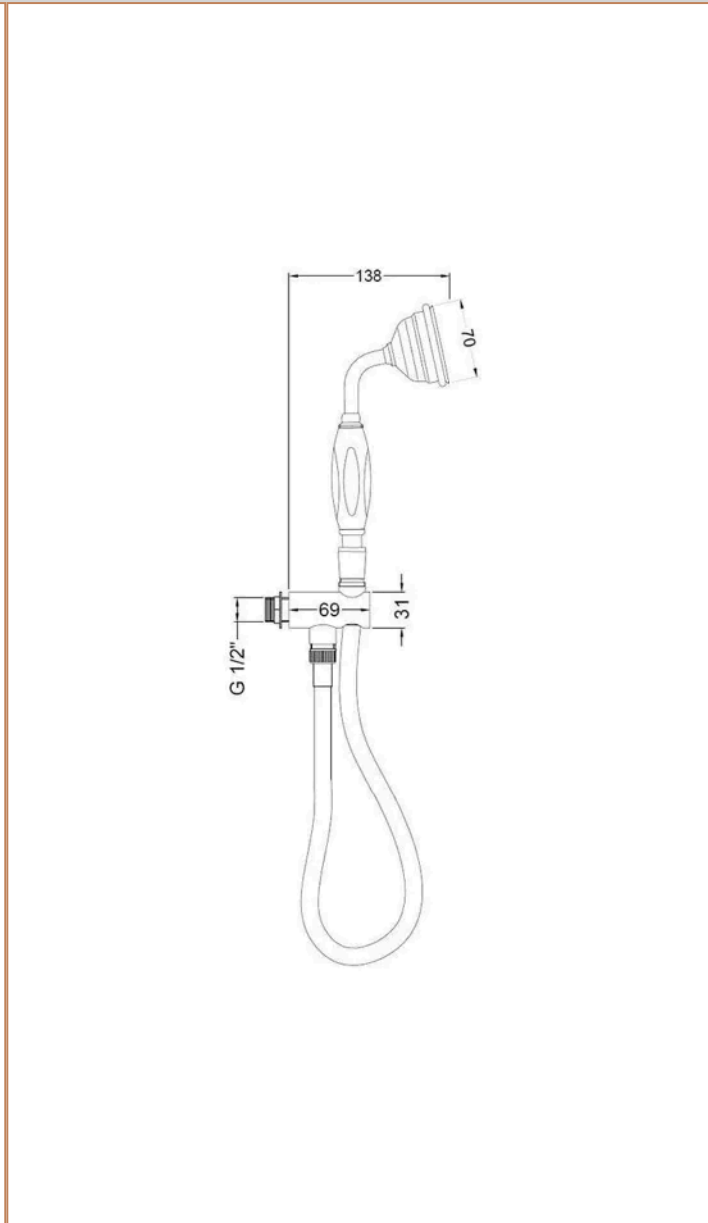

Sales Code: A3265

Barcode: 5056817744106

Brand: Hudson Reed

Description: Hudson Reed Traditional Chrome Shower Handset Kit

Product Dimensions

Product	1230 x 30mm (H x W)
Packaged	80 x 125 x 300mm (H x W x D)
Nett Weight	1 kg
Packaged Weight	1 kg

Product Details

Country of Origin	China
Product Material	Brass
Control Type	Not Applicable
WRAS Approved	No
Colour/Finish	Chrome
Mount Type	Surface/Wall
Style	Traditional
Easy Clean	No
Handset Included	Yes
Head Included	No
Hose Included	Yes
Hose Length	1500 mm
Min Operating Pressure	0.1 Bar
Minimum Operation Pressure	0 Bar
Outlet Elbow Supplied	Yes