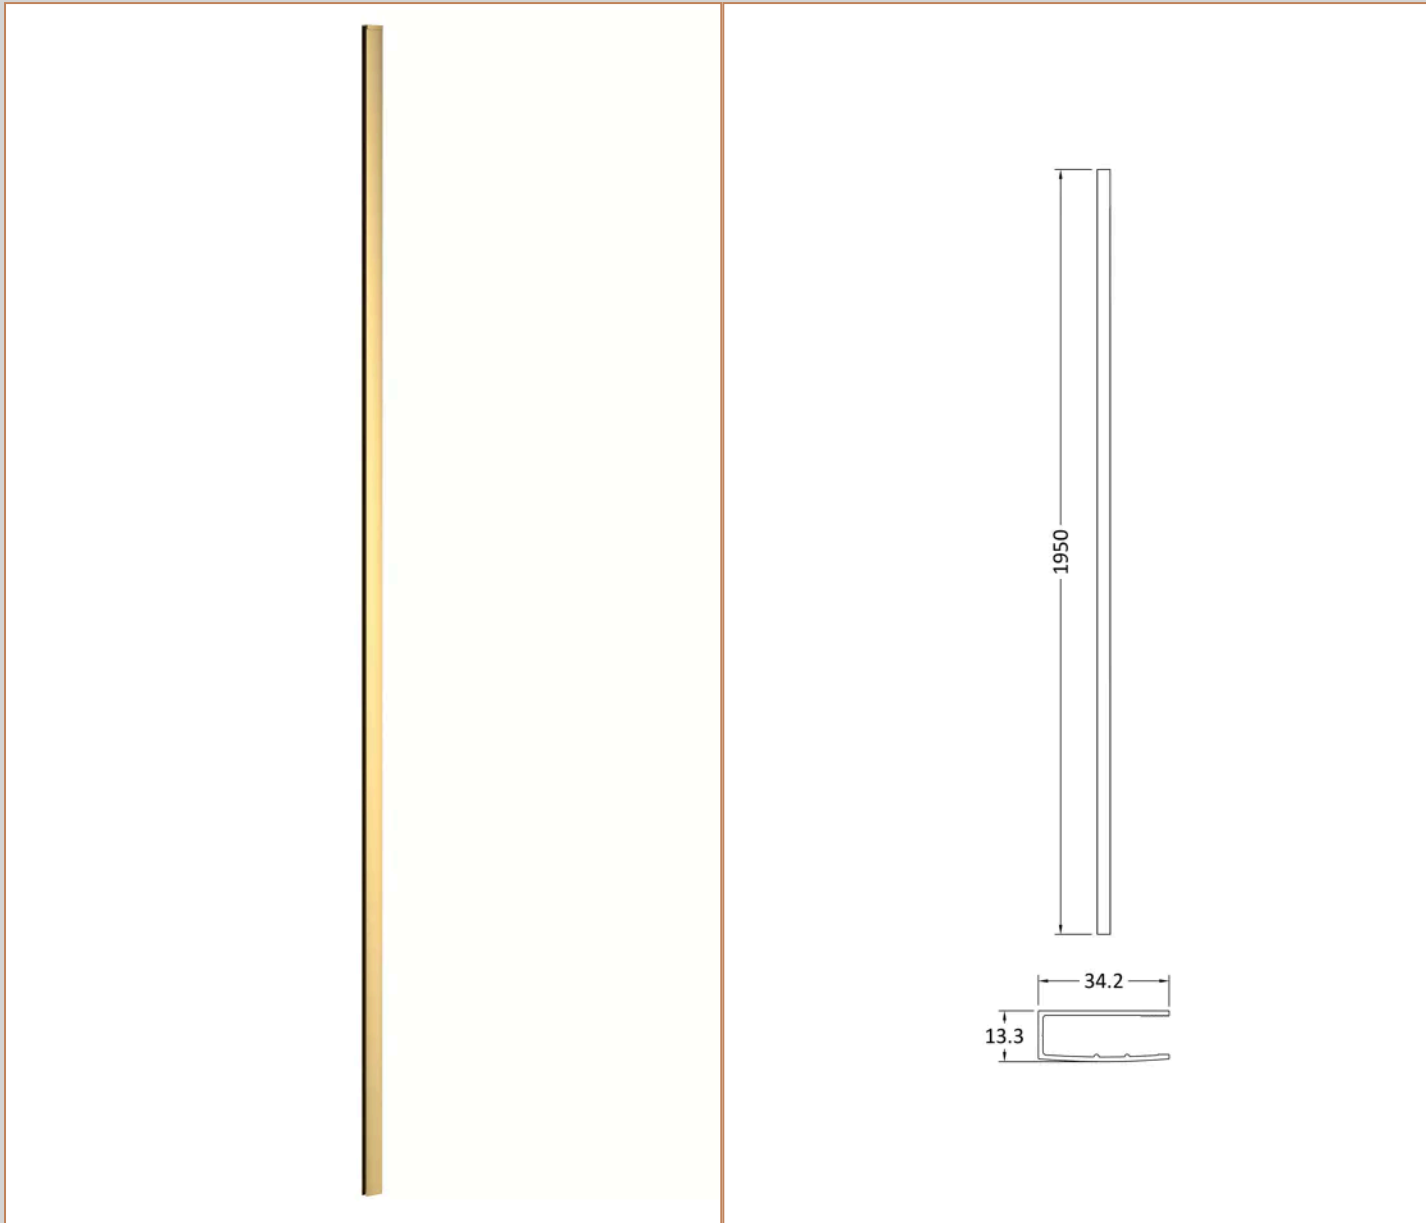

Product Details

Country of Origin	China
Product Material	Stainless Steel
Colour/Finish	Brushed Brass
Style	Contemporary

Sales Code: WRSB700G

Barcode: 5056462620718

Brand: OEM

Description: Glass Only 700 x 1950 x 8mm

Product Image Not Available

Technical Drawing Not Available

Product Dimensions

Product	1950 x 700 x 8mm (H x W x D)
Packaged	2070 x 750 x 60mm (H x W x D)
Nett Weight	31.1 kg
Packaged Weight	31.1 kg

Product Details

Country of Origin	China
Easy Clean	No
Ce Certified	Yes
Easy Fit	No
Enclosure Design	Frameless
Glass Thickness	8 mm

Sales Code: WRSF015

Barcode: 5056462611860

Brand: Hudson Reed

Description: Brushed Brass 1950mm Wetroom Wall Channel

Product Dimensions

Product	1950 x 34 x 13mm (H x W x D)
Packaged	400 x 50 x 1970mm (H x W x D)
Nett Weight	0.8 kg
Packaged Weight	0.8 kg

Product Details

Country of Origin	China
Product Material	Aluminium
Colour/Finish	Brass
Style	Contemporary