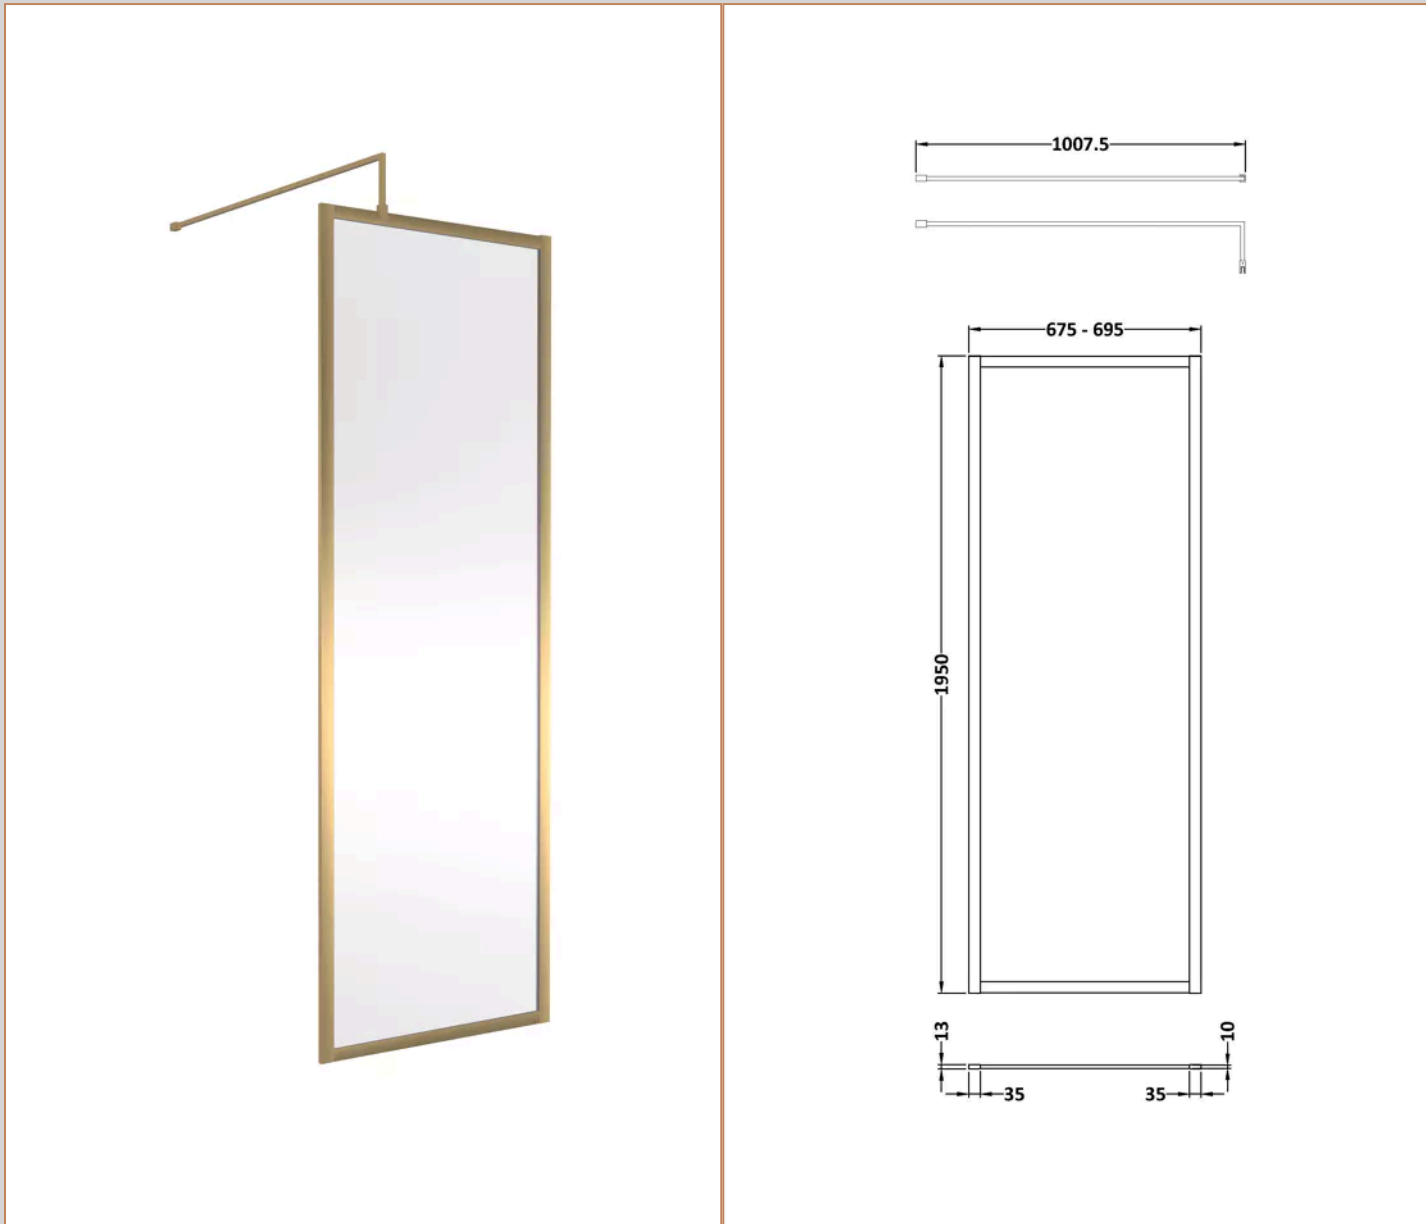

Sales Code: NWFF70BB

Barcode: 5056883735169

Brand: nuie

Description: nuie 700mm Brushed Brass Wetroom Panel

Product Dimensions

Product	1950 x 700 x 1000mm (H x W x D)
Packaged	550 x 550 x 550mm (H x W x D)
Nett Weight	0 kg
Packaged Weight	0 kg

Product Details

Country of Origin	China
Product Material	Aluminium
Colour/Finish	Brushed Brass
Style	Contemporary
Easy Clean	Yes
Adjustment Max	700
Adjustment Min	680
Ce Certified	Yes
Easy Fit	No
Enclosure Design	Framed
Frame Finish	Brushed Brass
Glass Thickness	8 mm
Handles Included	No
Ukca Certified	Yes

Product Details

Country of Origin	China
Product Material	Stainless Steel
Colour/Finish	Brushed Brass
Style	Contemporary

Sales Code: WRSB700G

Barcode: 5056462620718

Brand: OEM

Description: Glass Only 700 x 1950 x 8mm

Product Dimensions

Product	1950 x 34 x 13mm (H x W x D)
Packaged	400 x 50 x 1970mm (H x W x D)
Nett Weight	0.8 kg
Packaged Weight	0.8 kg

Product Details

Country of Origin	China
Product Material	Aluminium
Colour/Finish	Brass
Style	Contemporary