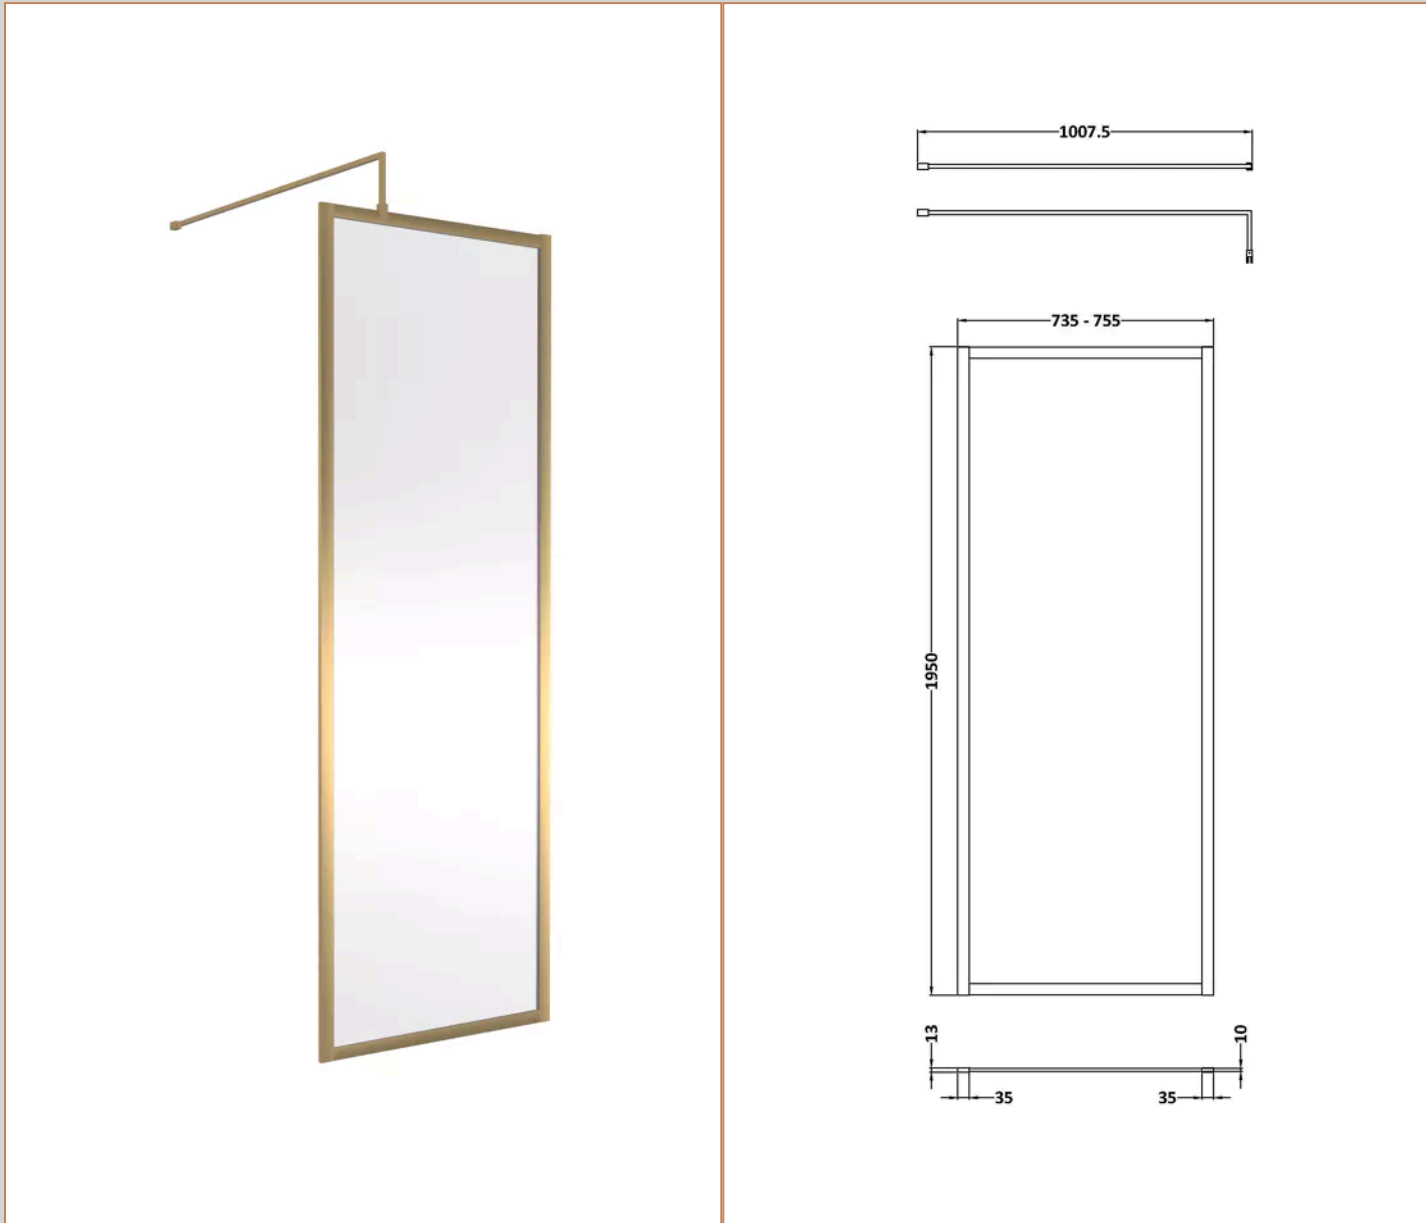

Sales Code: NWFF76BB

Barcode: 5056883741450

Brand: nuie

Description: nuie 760mm Brushed Brass Wetroom Panel

Product Dimensions

Product	1950 x 760 x 1000mm (H x W x D)
Packaged	65 x 790 x 2010mm (H x W x D)
Nett Weight	34 kg
Packaged Weight	34 kg

Product Details

Country of Origin	China
Product Material	Aluminium
Colour/Finish	Brushed Brass
Style	Contemporary
Easy Clean	Yes
Adjustment Max	755
Adjustment Min	735
Ce Certified	Yes
Easy Fit	No
Enclosure Design	Framed
Frame Finish	Brushed Brass
Glass Thickness	8 mm
Handles Included	No
Ukca Certified	Yes

Product Dimensions

Product	1950 x 760 x 8mm (H x W x D)
Packaged	2070 x 810 x 60mm (H x W x D)
Nett Weight	34.2 kg
Packaged Weight	34.2 kg

Product Details

Country of Origin	China
Easy Clean	No
Ce Certified	Yes
Easy Fit	No
Enclosure Design	Frameless
Glass Thickness	8 mm

Product Dimensions

Product	45 x 185 x 1970mm (H x W x D)
Packaged	400 x 50 x 1970mm (H x W x D)
Nett Weight	0.8 kg
Packaged Weight	0.8 kg

Product Details

Country of Origin	China
Product Material	Aluminium
Colour/Finish	Brushed Brass
Style	Contemporary