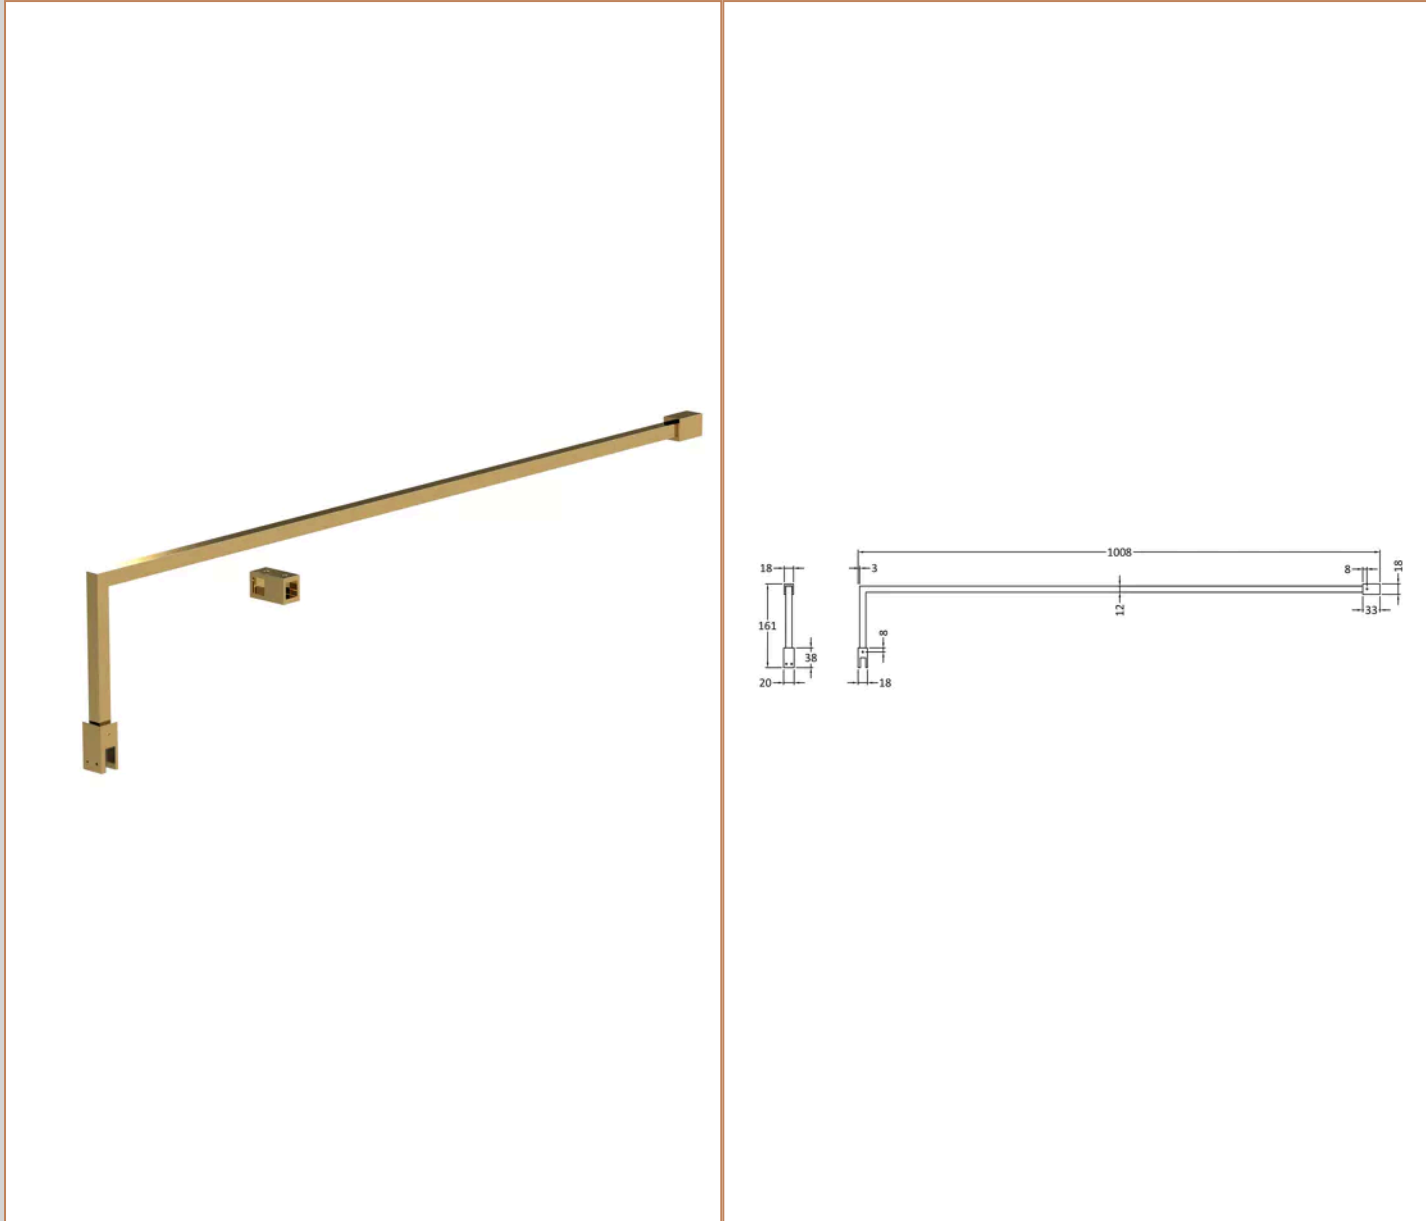

Sales Code: FIX025

Barcode: 5056462611884

Brand: nuie

Description: Brushed Brass Wetroom Screen Support Arm

Product Dimensions

Product	15 x 150 x 1000mm (H x W x D)
Packaged	35 x 160 x 1020mm (H x W x D)
Nett Weight	0.67 kg
Packaged Weight	0.7 kg

Product Details

Country of Origin	China
Product Material	Stainless Steel
Colour/Finish	Brushed Brass
Style	Contemporary