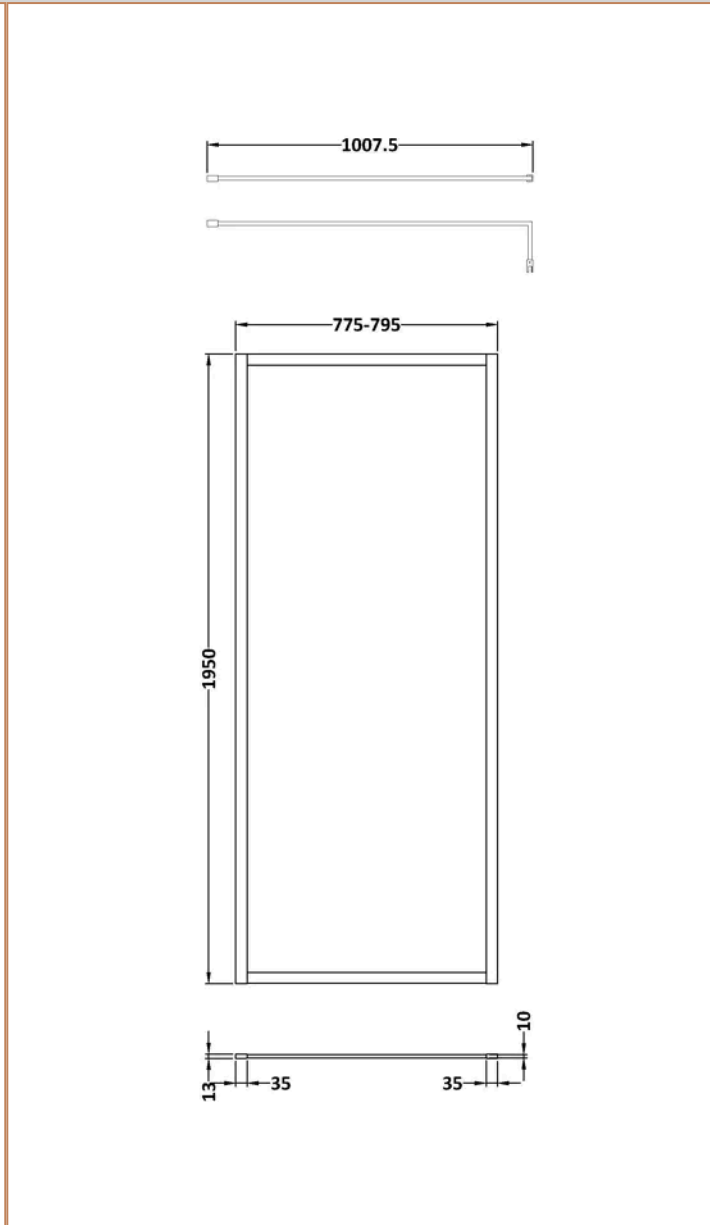

**Sales Code:** NWFF80BB

**Barcode:** 5056883735183

**Brand:** nuie

**Description:** nuie 800mm Brushed Brass Wetroom Panel

**Product Dimensions**

Product	1950 x 800 x 1000mm (H x W x D)
Packaged	550 x 550 x 550mm (H x W x D)
Nett Weight	0 kg
Packaged Weight	0 kg

*Product Image Not Available*

*Technical Drawing Not Available*

**Product Dimensions**

Product	1950 x 800 x 8mm (H x W x D)
Packaged	2070 x 850 x 60mm (H x W x D)
Nett Weight	35.9 kg
Packaged Weight	35.9 kg

**Description:** Brushed Brass 1950mm Wetroom Wall Channel

**Product Dimensions**

Product	1950 x 34 x 13mm (H x W x D)
Packaged	400 x 50 x 1970mm (H x W x D)
Nett Weight	0.8 kg
Packaged Weight	0.8 kg

**Product Details**

**Product Dimensions**

Product	45 x 185 x 1970mm (H x W x D)
Packaged	400 x 50 x 1970mm (H x W x D)
Nett Weight	0.8 kg
Packaged Weight	0.8 kg

**Product Details**

Country of Origin	China
Product Material	Aluminium
Colour/Finish	Brushed Brass
Style	Contemporary