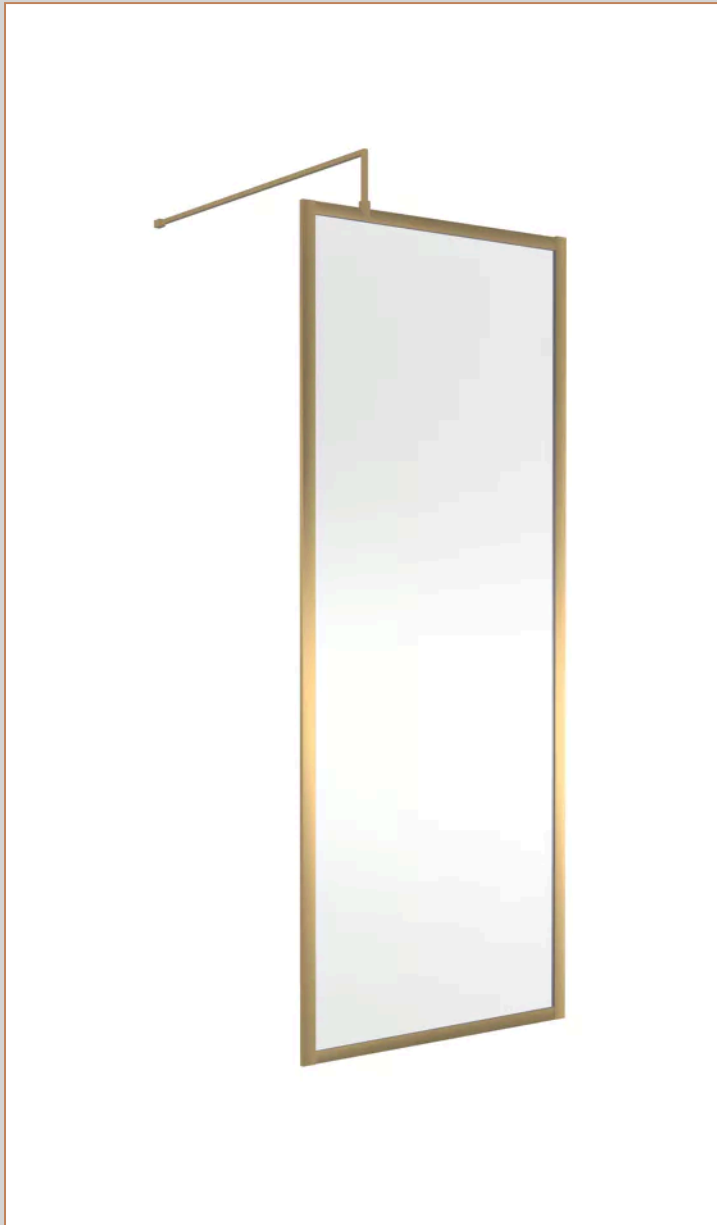

**Sales Code:** NWFF80BB

**Barcode:** 5056883735183

**Brand:** nuie

**Description:** nuie 800mm Brushed Brass Wetroom Panel

**Product Dimensions**

Product	1950 x 800 x 1000mm (H x W x D)
Packaged	550 x 550 x 550mm (H x W x D)
Nett Weight	0 kg
Packaged Weight	0 kg

**Product Details**

Country of Origin	China
Product Material	Aluminium
Colour/Finish	Brushed Brass
Style	Contemporary
Easy Clean	Yes
Adjustment Max	800
Adjustment Min	780
Ce Certified	Yes
Easy Fit	No
Enclosure Design	Framed
Frame Finish	Brushed Brass
Glass Thickness	8 mm
Handles Included	No
Ukca Certified	Yes

**Sales Code:** FIX025

**Barcode:** 5056462611884

**Brand:** nuie

**Description:** Brushed Brass Wetroom Screen Support Arm

**Product Dimensions**

Product	15 x 150 x 1000mm (H x W x D)
Packaged	35 x 160 x 1020mm (H x W x D)
Nett Weight	0.67 kg
Packaged Weight	0.7 kg