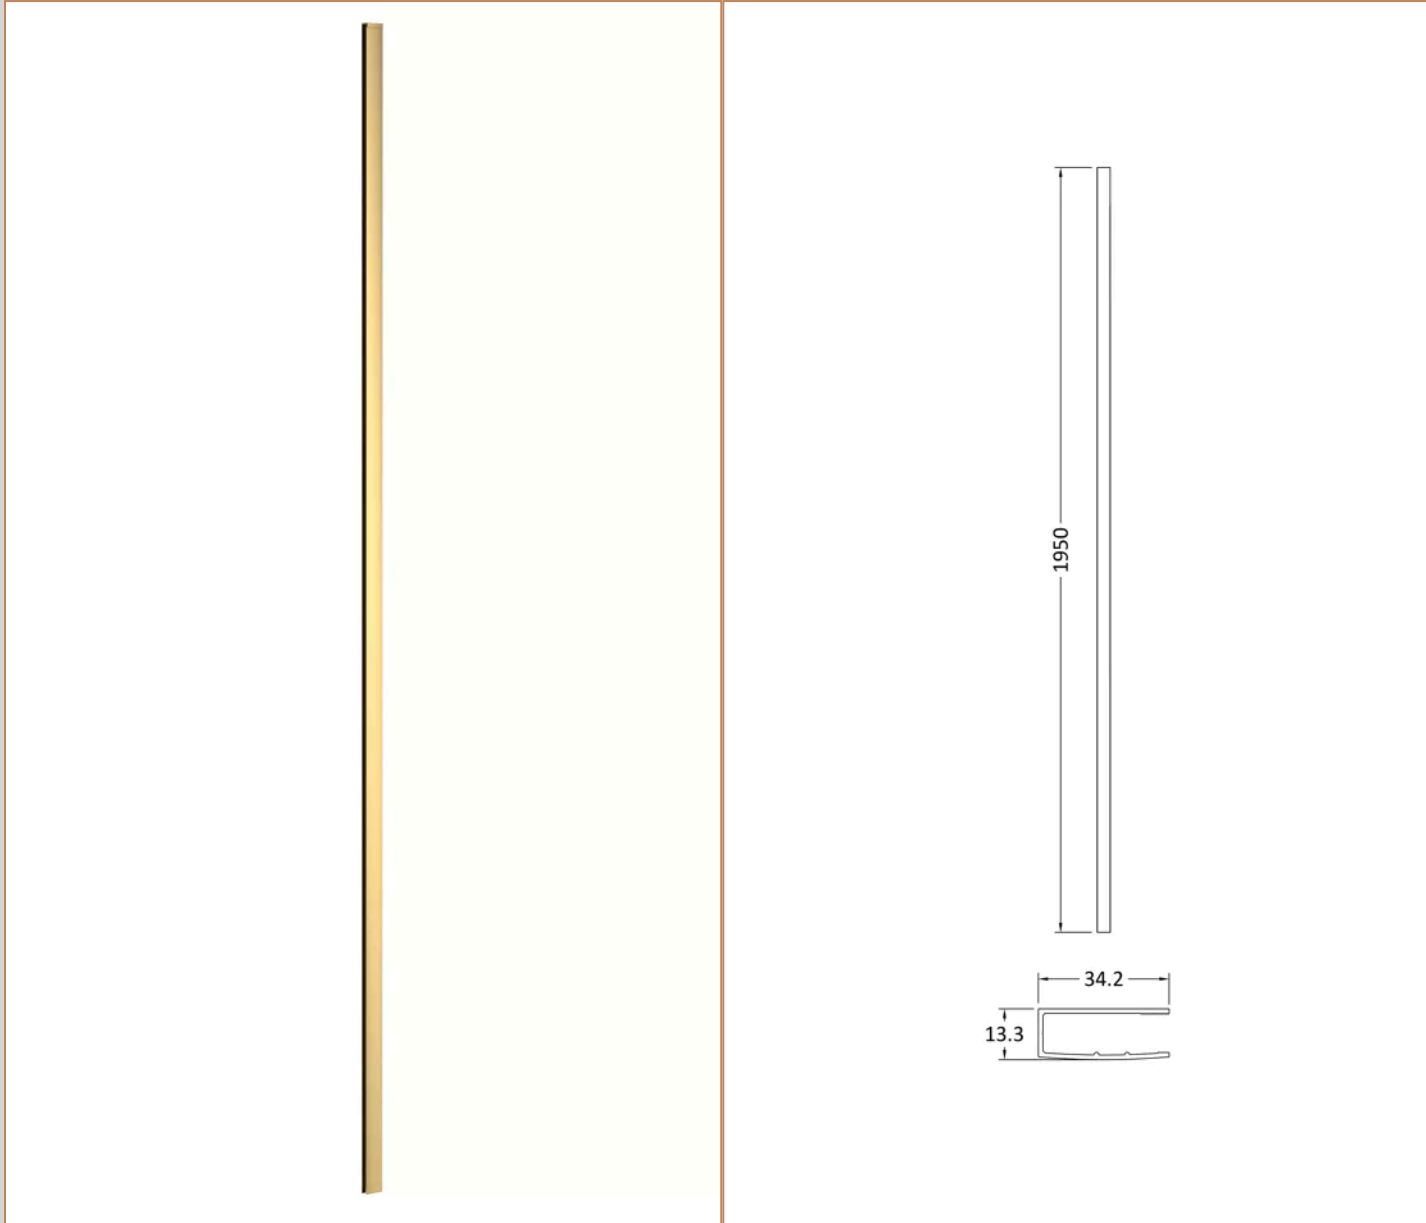

**Product Details**

Country of Origin	China
Easy Clean	No
Ce Certified	Yes
Easy Fit	No
Enclosure Design	Frameless
Glass Thickness	8 mm

**Sales Code:** WRSF015

**Barcode:** 5056462611860

**Brand:** Hudson Reed

**Description:** Brushed Brass 1950mm Wetroom Wall Channel

**Product Dimensions**

Product	1950 x 34 x 13mm (H x W x D)
Packaged	400 x 50 x 1970mm (H x W x D)
Nett Weight	0.8 kg
Packaged Weight	0.8 kg

**Product Details**

**Product Dimensions**

Product	45 x 185 x 1970mm (H x W x D)
Packaged	400 x 50 x 1970mm (H x W x D)
Nett Weight	0.8 kg
Packaged Weight	0.8 kg

**Product Details**

Country of Origin	China
Product Material	Aluminium
Colour/Finish	Brushed Brass
Style	Contemporary