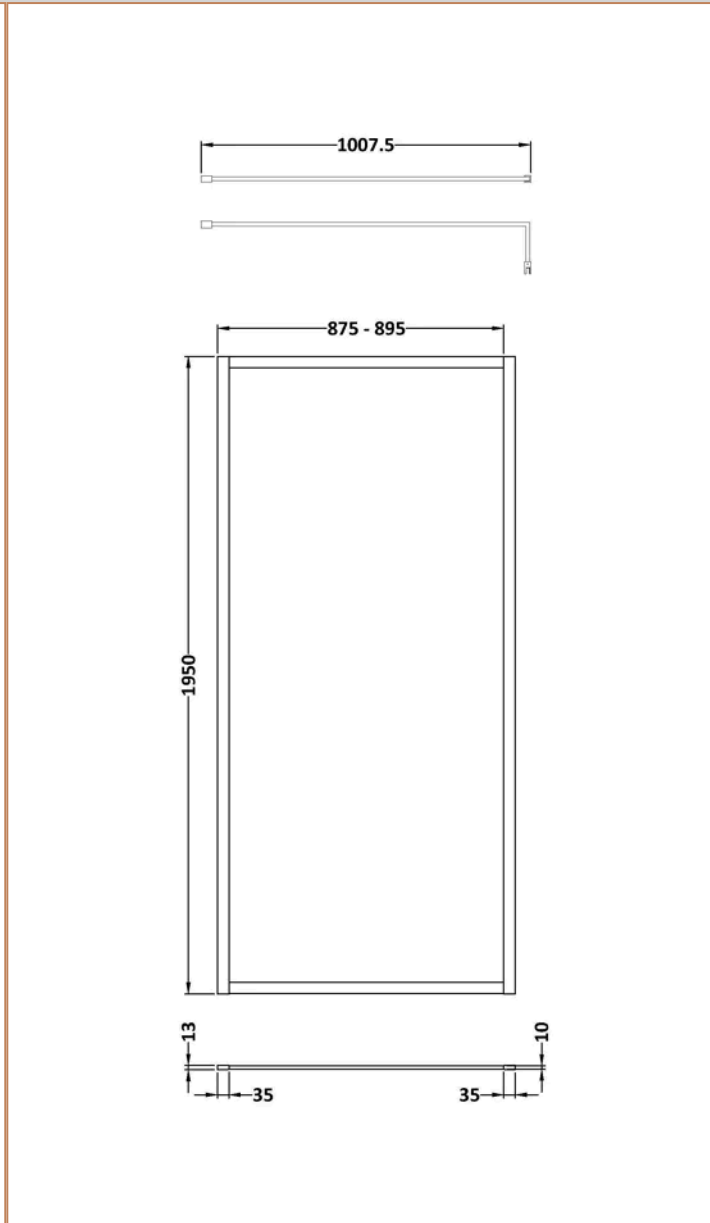

Sales Code: NWFF90BB

Barcode: 5056883735206

Brand: nuie

Description: nuie 900mm Brushed Brass Wetroom Panel

Product Dimensions

Product	1950 x 900 x 1000mm (H x W x D)
Packaged	550 x 550 x 550mm (H x W x D)
Nett Weight	0 kg
Packaged Weight	0 kg

Sales Code: FIX025

Barcode: 5056462611884

Brand: nuie

Description: Brushed Brass Wetroom Screen Support Arm

Product Dimensions

Product	15 x 150 x 1000mm (H x W x D)
Packaged	35 x 160 x 1020mm (H x W x D)
Nett Weight	0.67 kg
Packaged Weight	0.7 kg

Product	1950 x 900 x 8mm (H x W x D)
Packaged	2070 x 950 x 60mm (H x W x D)
Nett Weight	40.3 kg
Packaged Weight	40.3 kg

Product Details

Country of Origin	China
Easy Clean	No
Ce Certified	Yes
Easy Fit	No
Enclosure Design	Frameless
Glass Thickness	8 mm

Product Dimensions

Product	45 x 185 x 1970mm (H x W x D)
Packaged	400 x 50 x 1970mm (H x W x D)
Nett Weight	0.8 kg
Packaged Weight	0.8 kg

Product Details

Country of Origin	China
Product Material	Aluminium
Colour/Finish	Brushed Brass
Style	Contemporary