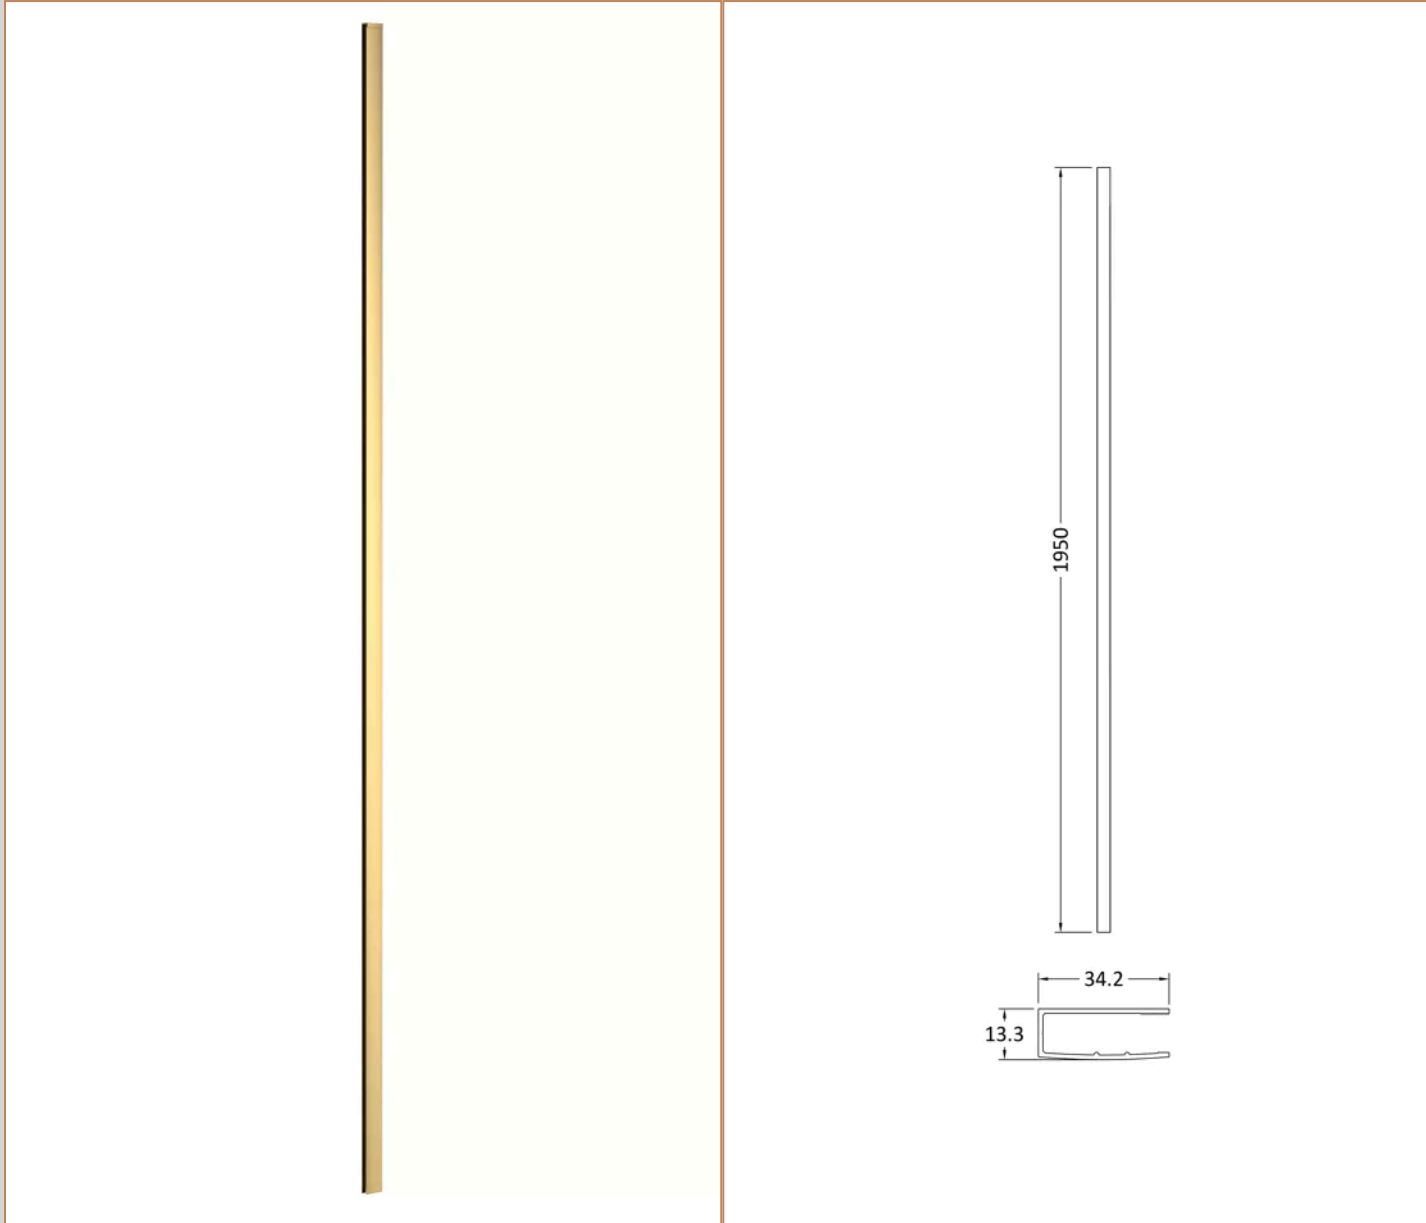

Sales Code: NWFF10BB

Barcode: 5056883735220

Brand: nuie

Description: nuie 1000mm Brushed Brass Wetroom Panel

Product Dimensions

Product	1950 x 1000 x 1000mm (H x W x D)
Packaged	550 x 550 x 550mm (H x W x D)
Nett Weight	0 kg
Packaged Weight	0 kg

Product	1950 x 1000 x 8mm (H x W x D)
Packaged	2070 x 1050 x 60mm (H x W x D)
Nett Weight	44.8 kg
Packaged Weight	44.8 kg

Product Details

Country of Origin	China
Easy Clean	No
Ce Certified	Yes
Easy Fit	No
Enclosure Design	Frameless
Glass Thickness	8 mm

Sales Code: WRSF015

Barcode: 5056462611860

Brand: Hudson Reed

Description: Brushed Brass 1950mm Wetroom Wall Channel

Product Dimensions

Product	1950 x 34 x 13mm (H x W x D)
Packaged	400 x 50 x 1970mm (H x W x D)
Nett Weight	0.8 kg
Packaged Weight	0.8 kg

Product Dimensions

Product	45 x 185 x 1970mm (H x W x D)
Packaged	400 x 50 x 1970mm (H x W x D)
Nett Weight	0.8 kg
Packaged Weight	0.8 kg

Product Details

Country of Origin	China
Product Material	Aluminium
Colour/Finish	Brushed Brass
Style	Contemporary