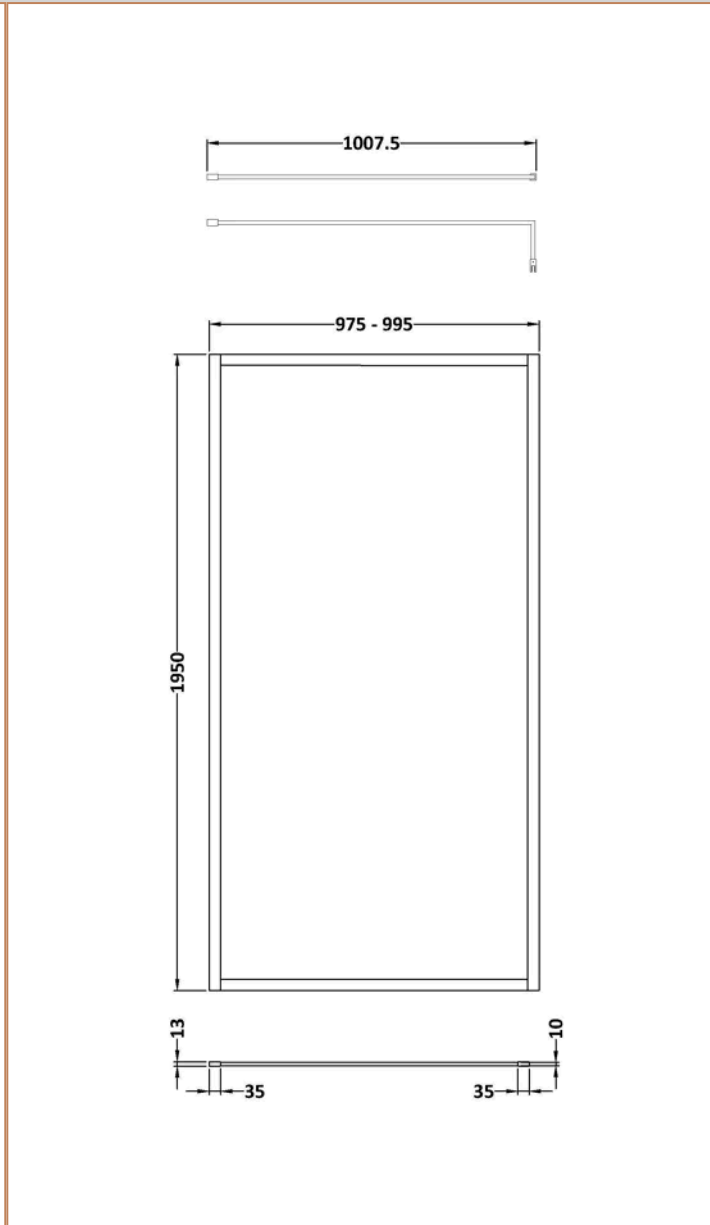

Sales Code: NWFF10BB

Barcode: 5056883735220

Brand: nuie

Description: nuie 1000mm Brushed Brass Wetroom Panel

Product Dimensions

Product	1950 x 1000 x 1000mm (H x W x D)
Packaged	550 x 550 x 550mm (H x W x D)
Nett Weight	0 kg
Packaged Weight	0 kg

Sales Code: FIX025

Barcode: 5056462611884

Brand: nuie

Description: Brushed Brass Wetroom Screen Support Arm

Product Dimensions

Product	15 x 150 x 1000mm (H x W x D)
Packaged	35 x 160 x 1020mm (H x W x D)
Nett Weight	0.67 kg
Packaged Weight	0.7 kg

Product	1950 x 1000 x 8mm (H x W x D)
Packaged	2070 x 1050 x 60mm (H x W x D)
Nett Weight	44.8 kg
Packaged Weight	44.8 kg

Product Details

Country of Origin	China
Easy Clean	No
Ce Certified	Yes
Easy Fit	No
Enclosure Design	Frameless
Glass Thickness	8 mm

Product Dimensions

Product	45 x 185 x 1970mm (H x W x D)
Packaged	400 x 50 x 1970mm (H x W x D)
Nett Weight	0.8 kg
Packaged Weight	0.8 kg

Product Details

Country of Origin	China
Product Material	Aluminium
Colour/Finish	Brushed Brass
Style	Contemporary