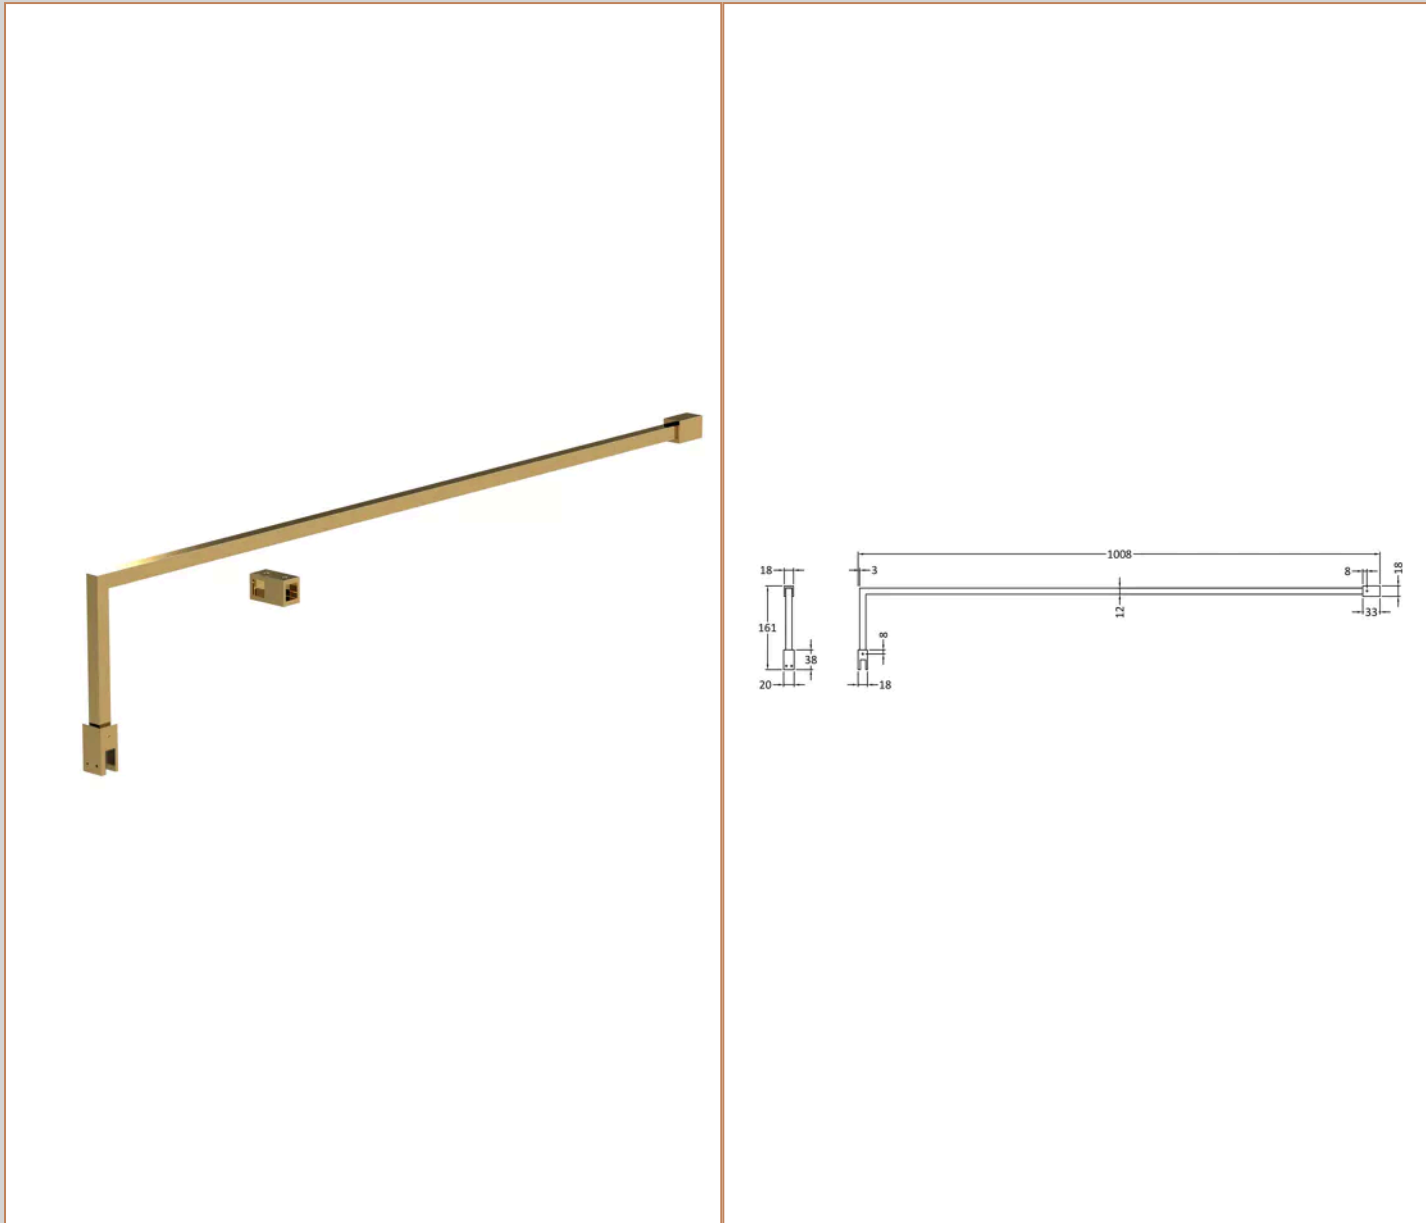

Sales Code: FIX025

Barcode: 5056462611884

Brand: nuie

Description: Brushed Brass Wetroom Screen Support Arm

Product Dimensions

Product	15 x 150 x 1000mm (H x W x D)
Packaged	35 x 160 x 1020mm (H x W x D)
Nett Weight	0.67 kg
Packaged Weight	0.7 kg

Product Details

Country of Origin	China
Product Material	Stainless Steel
Colour/Finish	Brushed Brass
Style	Contemporary