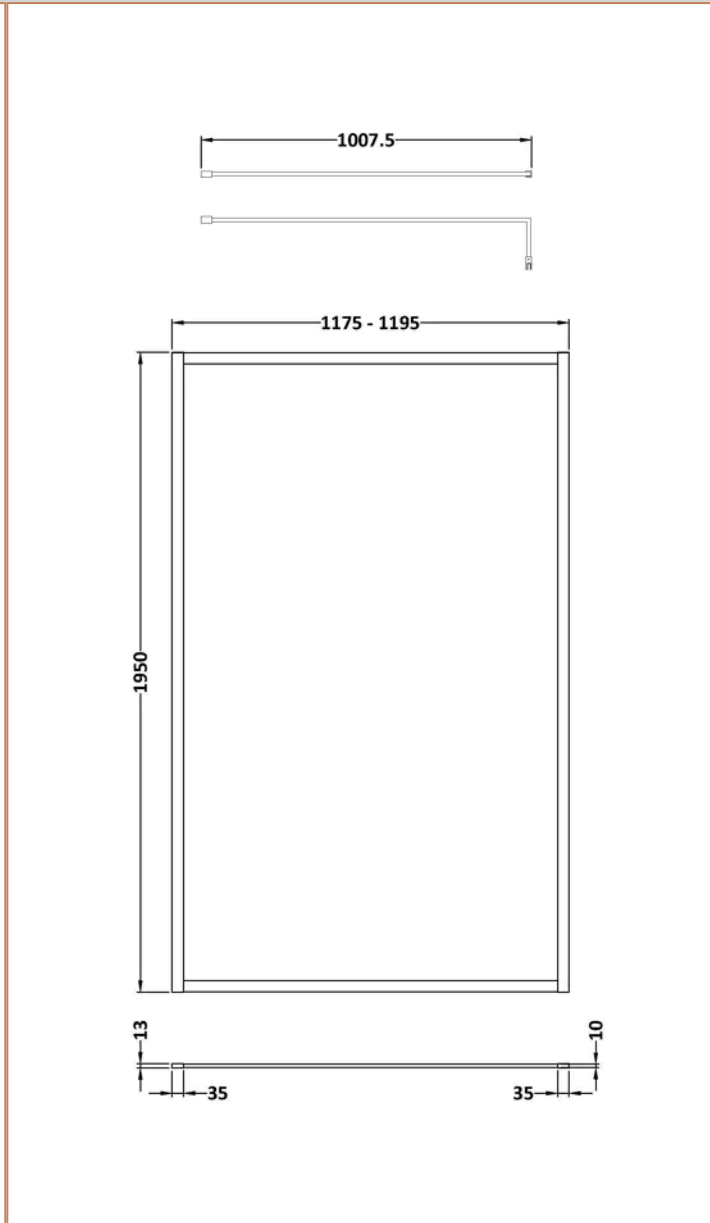

Sales Code: NWFF12BB

Barcode: 5056883735268

Brand: nuie

Description: nuie 1200mm Brushed Brass Wetroom Panel

Product Dimensions

Product	1950 x 1200 x 1000mm (H x W x D)
Packaged	550 x 550 x 550mm (H x W x D)
Nett Weight	0 kg
Packaged Weight	0 kg

Sales Code: FIX025

Barcode: 5056462611884

Brand: nuie

Description: Brushed Brass Wetroom Screen Support Arm

Product Dimensions

Product	15 x 150 x 1000mm (H x W x D)
Packaged	35 x 160 x 1020mm (H x W x D)
Nett Weight	0.67 kg
Packaged Weight	0.7 kg

Product	1950 x 1200 x 8mm (H x W x D)
Packaged	2070 x 1250 x 60mm (H x W x D)
Nett Weight	53.2 kg
Packaged Weight	53.2 kg

Product Details

Country of Origin	China
Easy Clean	No
Ce Certified	Yes
Easy Fit	No
Enclosure Design	Frameless
Glass Thickness	8 mm

Product Dimensions

Product	45 x 185 x 1970mm (H x W x D)
Packaged	400 x 50 x 1970mm (H x W x D)
Nett Weight	0.8 kg
Packaged Weight	0.8 kg

Product Details

Country of Origin	China
Product Material	Aluminium
Colour/Finish	Brushed Brass
Style	Contemporary