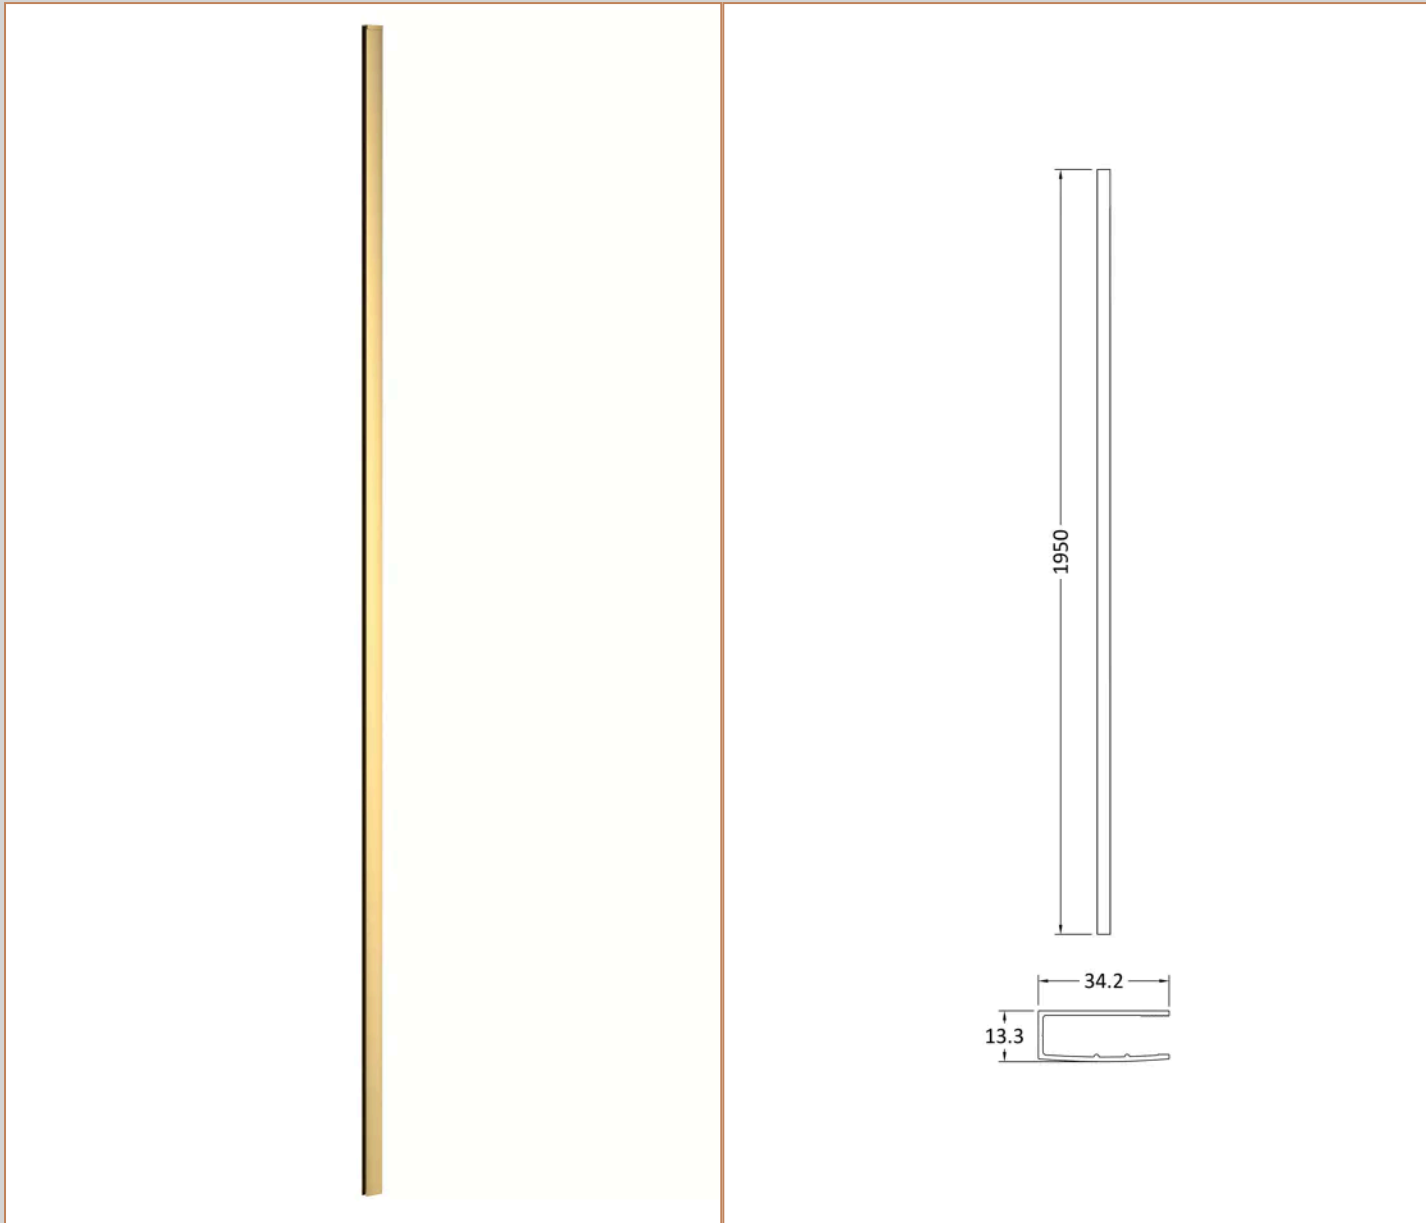

Product Details

Country of Origin	China
Product Material	Stainless Steel
Colour/Finish	Brushed Brass
Style	Contemporary

Sales Code: WRSB1200G

Barcode: 5056462620770

Brand: OEM

Description: Missing title

Product Dimensions

Product	1950 x 1200 x 8mm (H x W x D)
Packaged	2070 x 1250 x 60mm (H x W x D)
Nett Weight	53.2 kg
Packaged Weight	53.2 kg

Product Details

Country of Origin	China
Easy Clean	No
Ce Certified	Yes
Easy Fit	No
Enclosure Design	Frameless
Glass Thickness	8 mm

Sales Code: WRSF015

Barcode: 5056462611860

Brand: Hudson Reed

Description: Brushed Brass 1950mm Wetroom Wall Channel

Product Dimensions

Product	1950 x 34 x 13mm (H x W x D)
Packaged	400 x 50 x 1970mm (H x W x D)
Nett Weight	0.8 kg
Packaged Weight	0.8 kg

Product Dimensions

Product	45 x 185 x 1970mm (H x W x D)
Packaged	400 x 50 x 1970mm (H x W x D)
Nett Weight	0.8 kg
Packaged Weight	0.8 kg

Product Details

Country of Origin	China
Product Material	Aluminium
Colour/Finish	Brushed Brass
Style	Contemporary