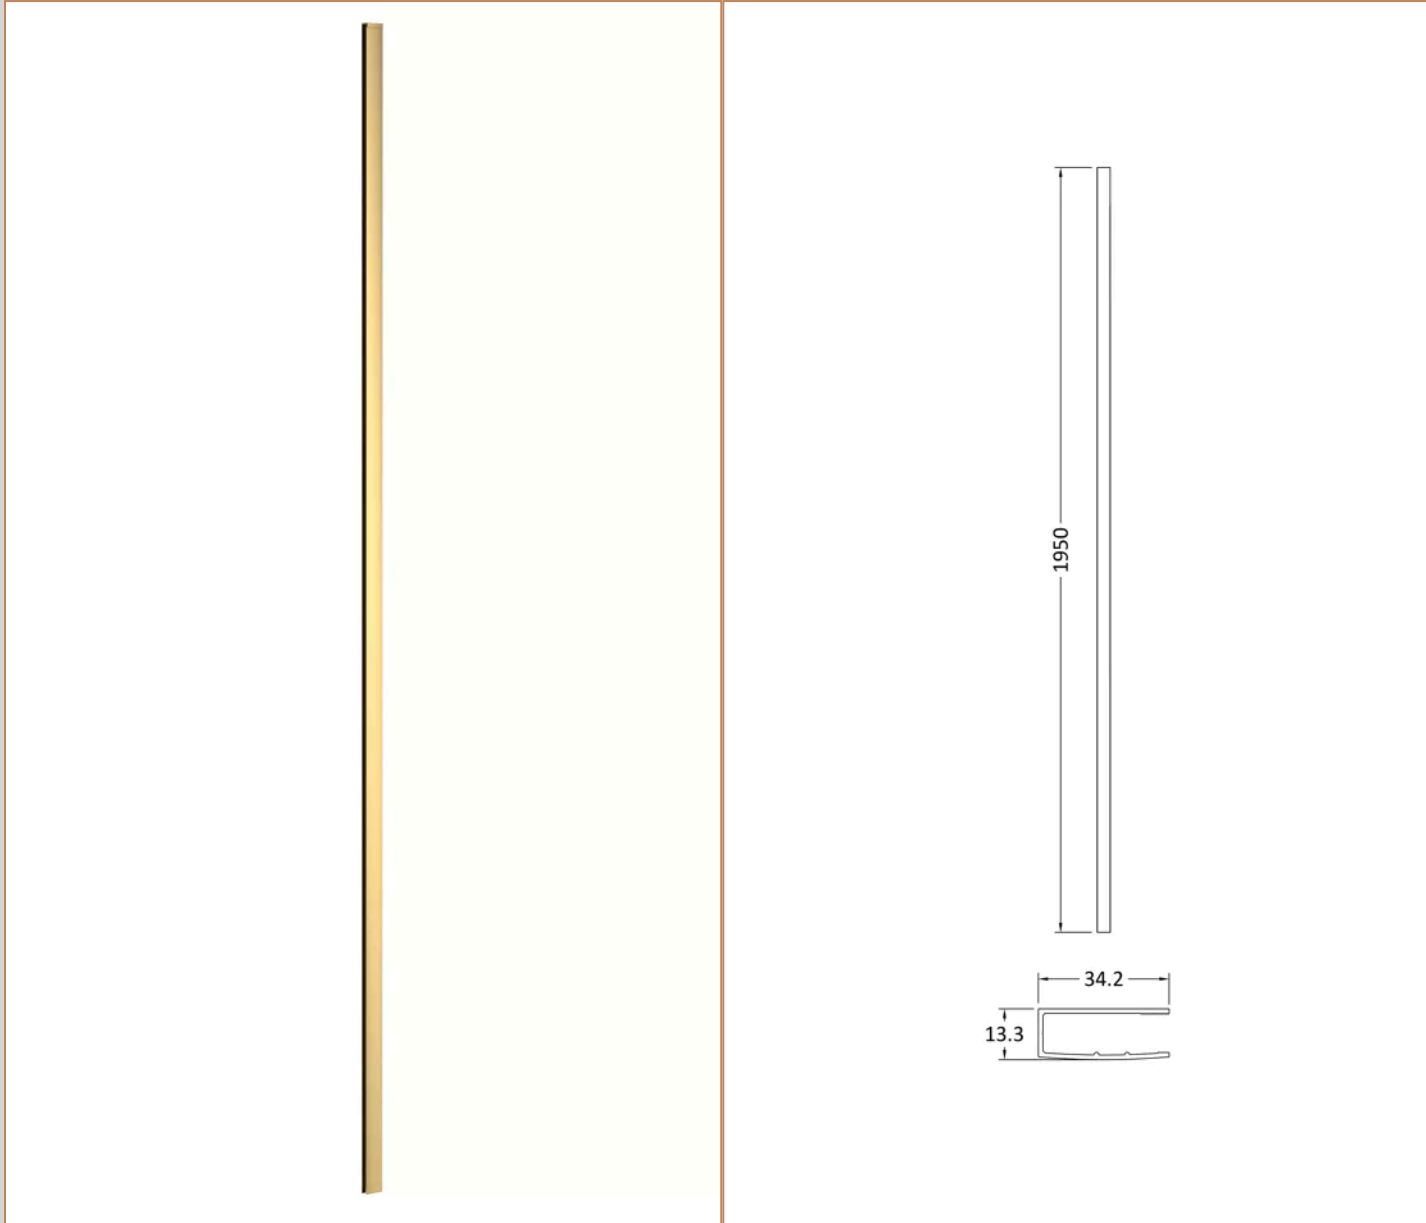

Product Details

Country of Origin	China
Product Material	Stainless Steel
Colour/Finish	Brushed Brass
Style	Contemporary

Sales Code: WRSB1100G

Barcode: 5056462620763

Brand: OEM

Description: Glass Only 1100 x 1950 x 8mm

Product Dimensions

Product	1950 x 1100 x 8mm (H x W x D)
Packaged	2070 x 1150 x 60mm (H x W x D)
Nett Weight	48.8 kg
Packaged Weight	48.8 kg

Product Details

Country of Origin	China
Easy Clean	No
Ce Certified	Yes
Easy Fit	No
Enclosure Design	Frameless
Glass Thickness	8 mm

Sales Code: WRSF015

Barcode: 5056462611860

Brand: Hudson Reed

Description: Brushed Brass 1950mm Wetroom Wall Channel

Product Dimensions

Product	1950 x 34 x 13mm (H x W x D)
Packaged	400 x 50 x 1970mm (H x W x D)
Nett Weight	0.8 kg
Packaged Weight	0.8 kg

Product Dimensions

Product	45 x 185 x 1970mm (H x W x D)
Packaged	400 x 50 x 1970mm (H x W x D)
Nett Weight	0.8 kg
Packaged Weight	0.8 kg

Product Details

Country of Origin	China
Product Material	Aluminium
Colour/Finish	Brushed Brass
Style	Contemporary