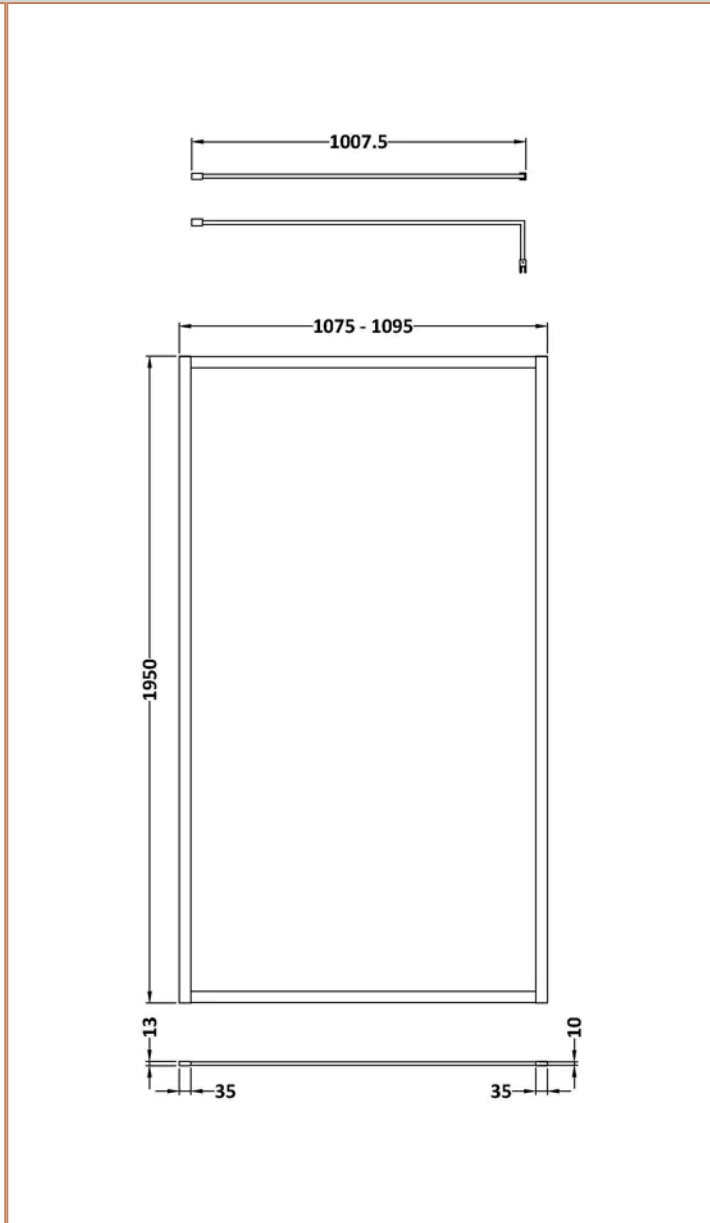

Sales Code: NWFF11BB

Barcode: 5056883735244

Brand: nuie

Description: nuie 1100mm Brushed Brass Wetroom Panel

Product Dimensions

Product	1950 x 1100 x 1000mm (H x W x D)
Packaged	550 x 550 x 550mm (H x W x D)
Nett Weight	0 kg
Packaged Weight	0 kg

Sales Code: FIX025

Barcode: 5056462611884

Brand: nuie

Description: Brushed Brass Wetroom Screen Support Arm

Product Dimensions

Product	15 x 150 x 1000mm (H x W x D)
Packaged	35 x 160 x 1020mm (H x W x D)
Nett Weight	0.67 kg
Packaged Weight	0.7 kg

Product Dimensions

Product	1950 x 1100 x 8mm (H x W x D)
Packaged	2070 x 1150 x 60mm (H x W x D)
Nett Weight	48.8 kg
Packaged Weight	48.8 kg

Product Details

Country of Origin	China
Easy Clean	No
Ce Certified	Yes
Easy Fit	No
Enclosure Design	Frameless
Glass Thickness	8 mm

Product Dimensions

Product	45 x 185 x 1970mm (H x W x D)
Packaged	400 x 50 x 1970mm (H x W x D)
Nett Weight	0.8 kg
Packaged Weight	0.8 kg

Product Details

Country of Origin	China
Product Material	Aluminium
Colour/Finish	Brushed Brass
Style	Contemporary